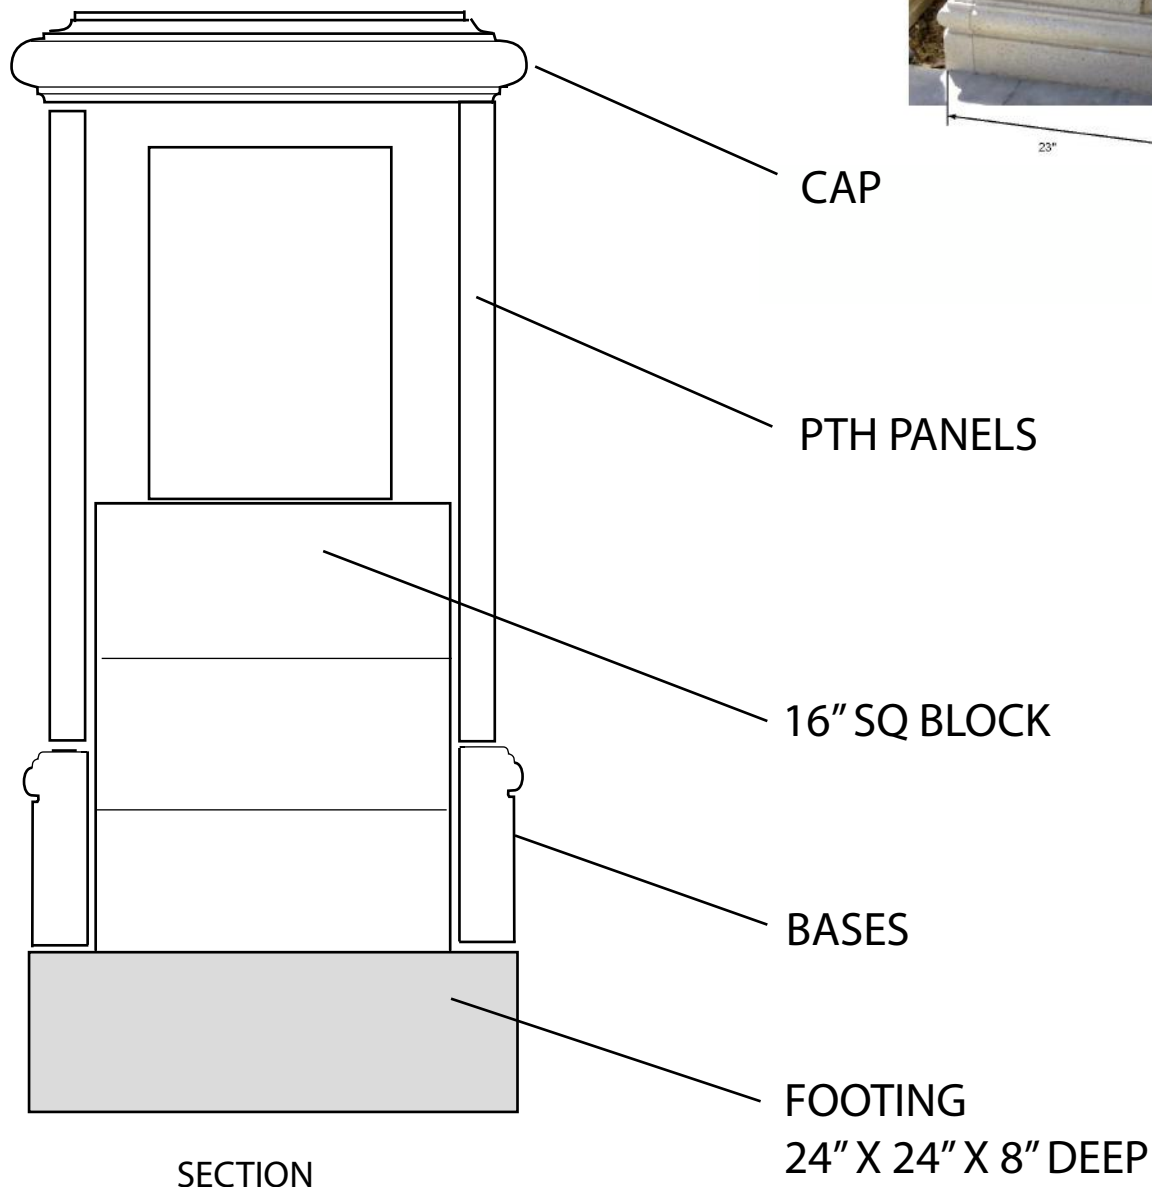

MAIL BOX-23  
10 PC KIT (INCLUDES COPPER MAILBOX)

# MB 23 INSTALLATION GUIDE

SECTION

ALL PRECAST TO BE INSTALLED  
WITH THIN SET

NOTE: TO BE INSTALLED BY A QUALIFIED MASON