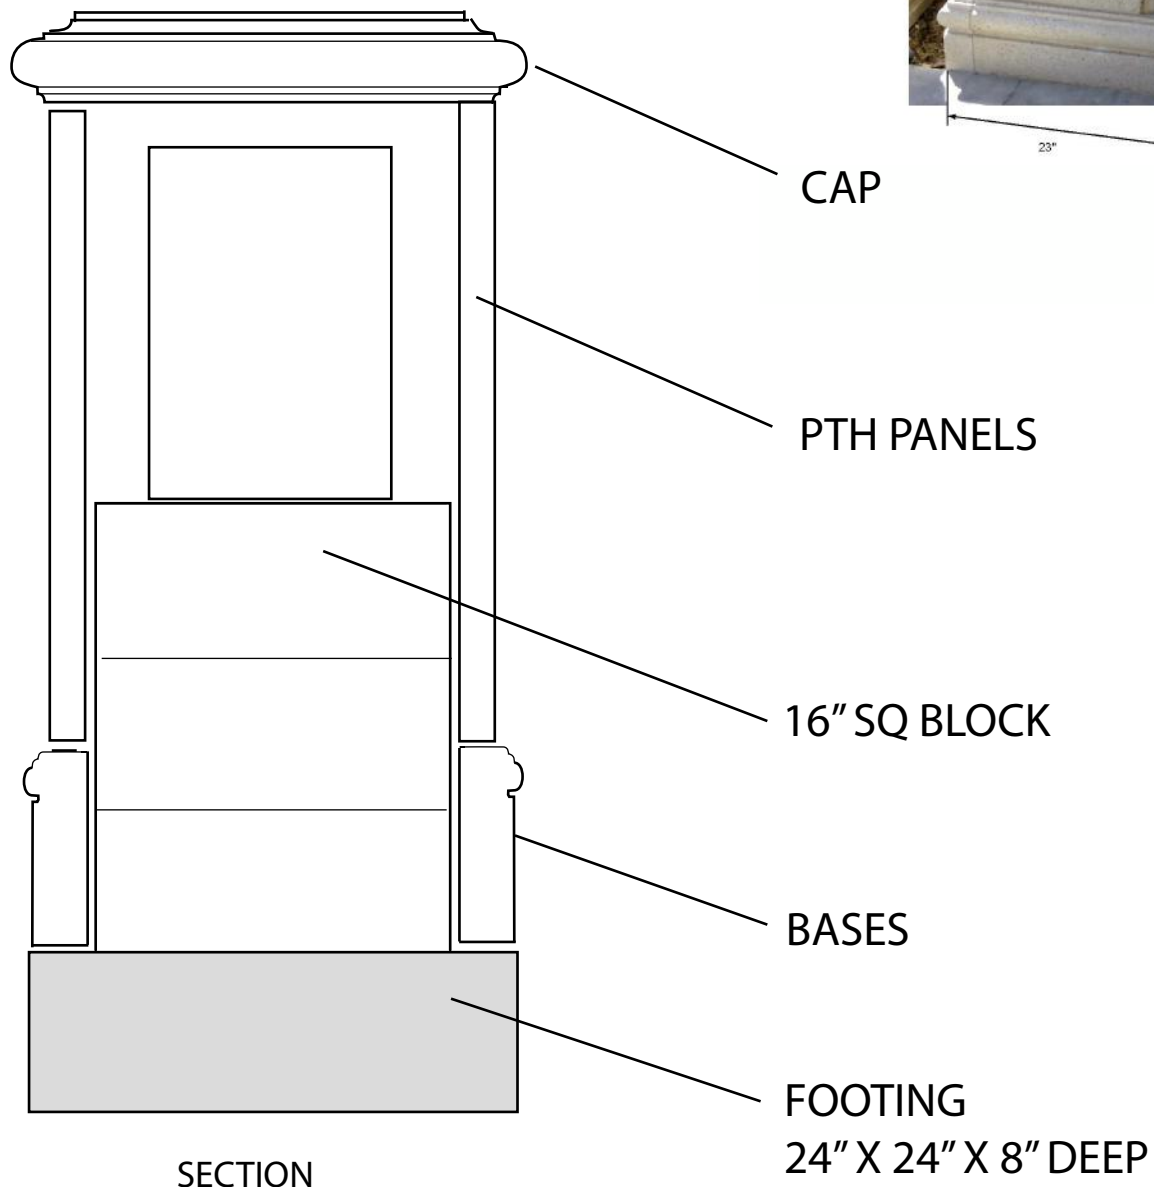

MAIL BOX-23
10 PC KIT (INCLUDES COPPER MAILBOX)

MB 23 INSTALLATION GUIDE

SECTION

ALL PRECAST TO BE INSTALLED
WITH THIN SET

NOTE: TO BE INSTALLED BY A QUALIFIED MASON