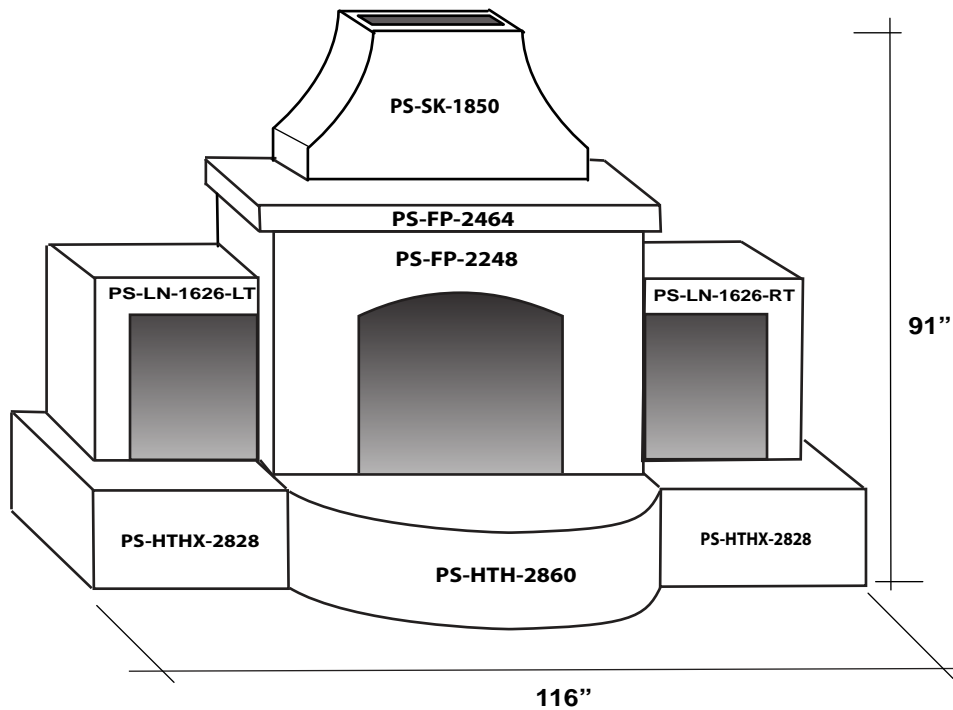

TORREY PINES

SALINAS

KIT INCLUDES:
MACHINE BOLTS, WASHERS AND NUTS
GAS VALVE

OPTIONS:
REFRACTORY PANELS (SIDES)
FIRE BRICK (QTY 20 FOR BOTTOM)
PRECAST TRIM

GAS BURNING FIREPLACE COMBINATIONS

PISMO

EL MORRO

GAS BURNING FIREPLACE COMBINATIONS

INSTALL ON A 6" SLAB
READY TO APPLY FINISH
EASY ASSEMBLY

LUNADA

SONOMA

OUTDOOR FIREPLACE ACCESSORIES

PS-HTHX-2424

PS-HTHX-2828

PS-HTHX-2436

PS-HTHX-3636

COMBINATIONS

PS-O-SALINA	36"W X 91"H X 60"L	
PS-O-TORREY PINES	36"W X 77"H X 68"L	
PS-O-LUNADA	36"W X 85"H X 116"L	
PS-O-SONOMA	36"W X 91"H X 116"L	
PS-O-EL MORRO	36"W X 88"H X 140"L	
PS-O-PISMO	36"W X 78"H X 140"L	