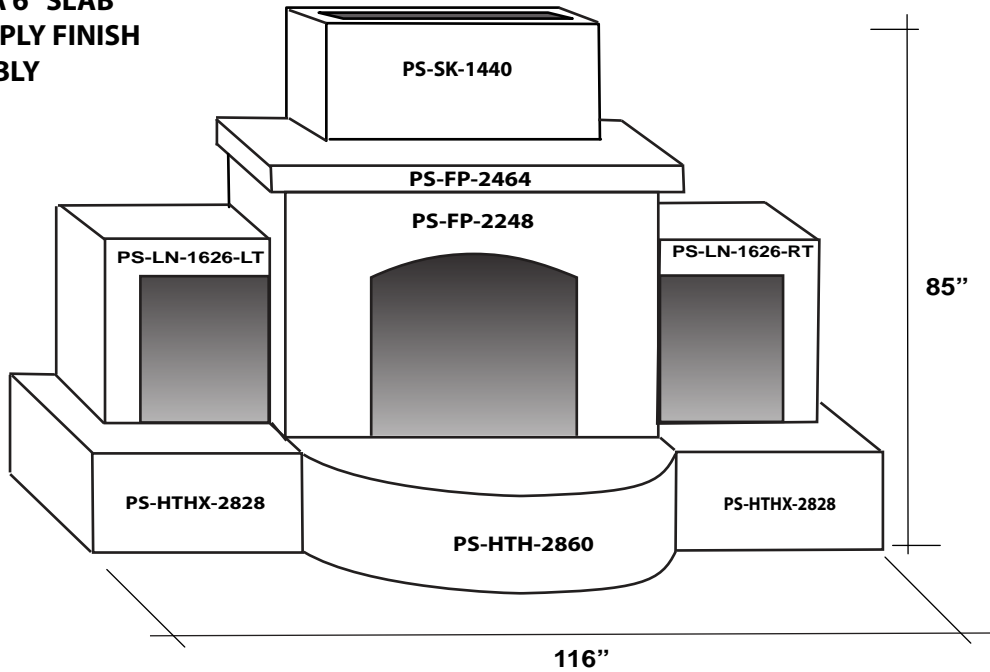

TORREY PINES

SALINAS

KIT INCLUDES:
MACHINE BOLTS, WASHERS AND NUTS
GAS VALVE

OPTIONS:
REFRACTORY PANELS (SIDES)
FIRE BRICK (QTY 20 FOR BOTTOM)
PRECAST TRIM

GAS BURNING FIREPLACE COMBINATIONS

PISMO

EL MORRO

GAS BURNING FIREPLACE COMBINATIONS

INSTALL ON A 6" SLAB
READY TO APPLY FINISH
EASY ASSEMBLY

LUNADA

SONOMA

OUTDOOR FIREPLACE ACCESSORIES

PS-HTHX-2424

PS-HTHX-2828

PS-HTHX-2436

PS-HTHX-3636

COMBINATIONS

PS-O-SALINA	36"W X 91"H X 60"L	
PS-O-TORREY PINES	36"W X 77"H X 68"L	
PS-O-LUNADA	36"W X 85"H X 116"L	
PS-O-SONOMA	36"W X 91"H X 116"L	
PS-O-EL MORRO	36"W X 88"H X 140"L	
PS-O-PISMO	36"W X 78"H X 140"L	