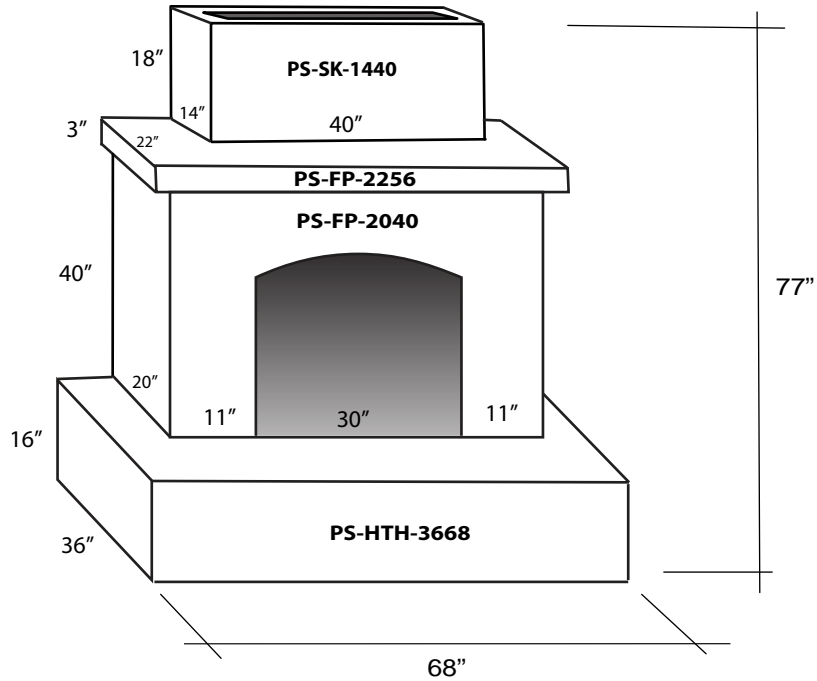

GAS BURNING FIREPLACE COMBINATIONS

**INSTALL ON A 6" SLAB
READY TO APPLY FINISH
EASY ASSEMBLY**

TORREY PINES