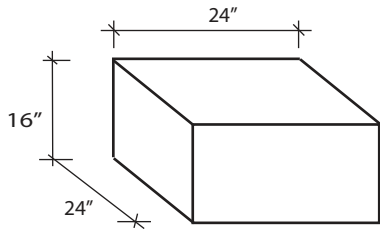

OUTDOOR FIREPLACE ACCESSORIES

PS-HTHX-2424