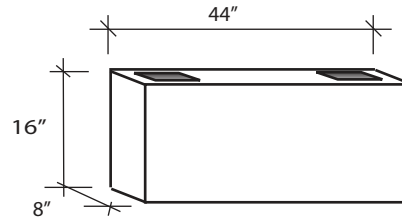

OUTDOOR FIREPLACE ACCESSORIES

PS-SB-844

KIT INCLUDES:
MACHINE BOLTS, WASHERS AND NUTS
GAS VALVE

OPTIONS:
REFRACTORY PANELS (SIDES)
FIRE BRICK (QTY 20 FOR BOTTOM)
PRECAST TRIM