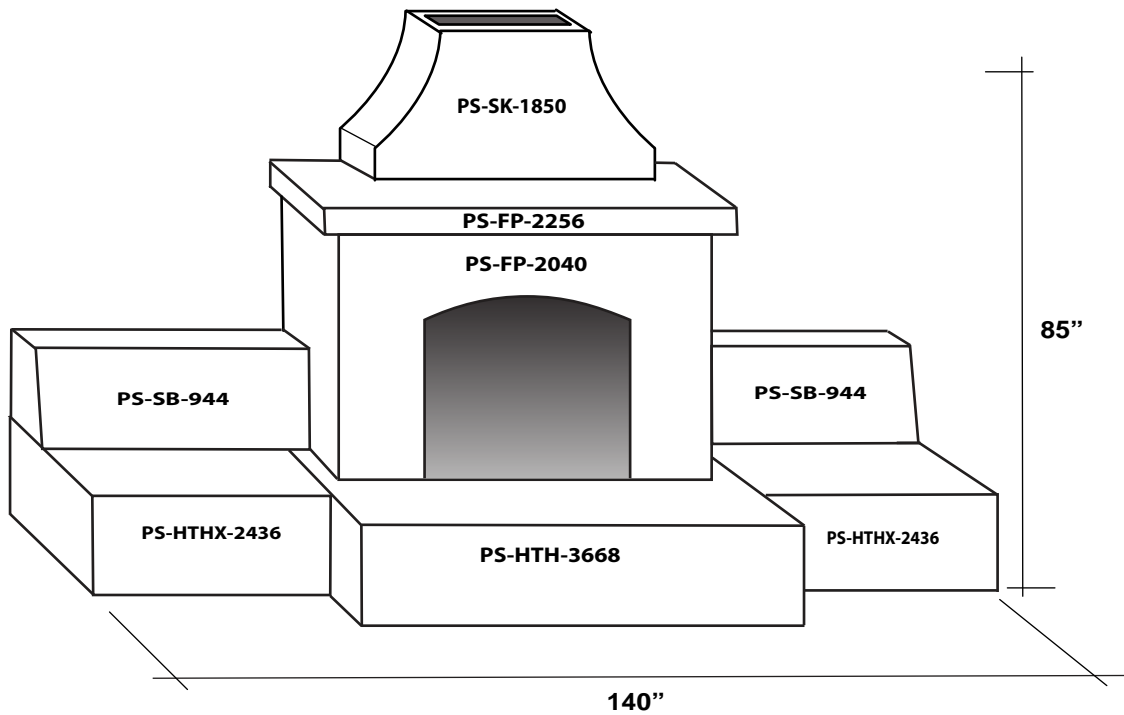

TORREY PINES

SALINAS

KIT INCLUDES:
MACHINE BOLTS, WASHERS AND NUTS
GAS VALVE

OPTIONS:
REFRACTORY PANELS (SIDES)
FIRE BRICK (QTY 20 FOR BOTTOM)
PRECAST TRIM

GAS BURNING FIREPLACE COMBINATIONS

PISMO

EL MORRO

GAS BURNING FIREPLACE COMBINATIONS

INSTALL ON A 6" SLAB
READY TO APPLY FINISH
EASY ASSEMBLY

LUNADA

SONOMA

OUTDOOR FIREPLACE ACCESSORIES

PS-HTHX-2424

PS-HTHX-2828

PS-HTHX-2436

PS-HTHX-3636

COMBINATIONS

PS-O-SALINA	36"W X 91"H X 60"L	
PS-O-TORREY PINES	36"W X 77"H X 68"L	
PS-O-LUNADA	36"W X 85"H X 116"L	
PS-O-SONOMA	36"W X 91"H X 116"L	
PS-O-EL MORRO	36"W X 88"H X 140"L	
PS-O-PISMO	36"W X 78"H X 140"L	