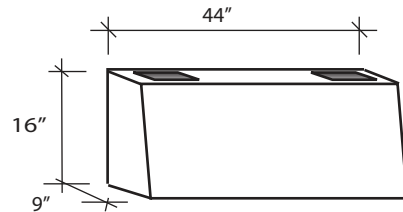

PS-SB-944

KIT INCLUDES:
MACHINE BOLTS, WASHERS AND NUTS
GAS VALVE

OPTIONS:
REFRACTORY PANELS (SIDES)
FIRE BRICK (QTY 20 FOR BOTTOM)
PRECAST TRIM