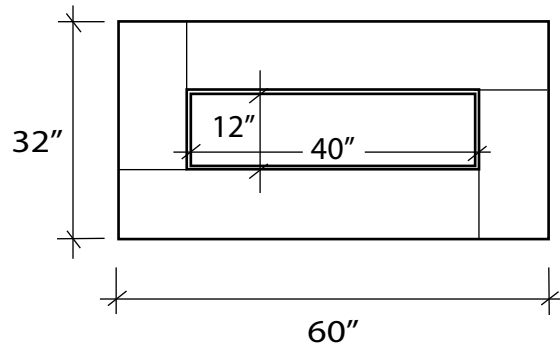

CUBIX 60

TOP VIEW

CONTEMPO 60

* NO BLOCK REQUIRED

ONLY USE LAVA ROCK OR FIRE GLASS

GAS VALVE INCLUDED

SS PAN, BURNER, FLEX HOSE, FIREGLASS SOLD SEPARATELY

INSTALL ON 4" SLAB

Product		Weight
CUBIX-60	4 PCS 60" SQ. x 16" HEIGHT	480