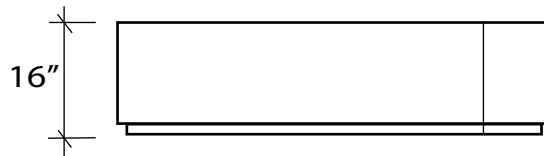

CONTEMPO 60