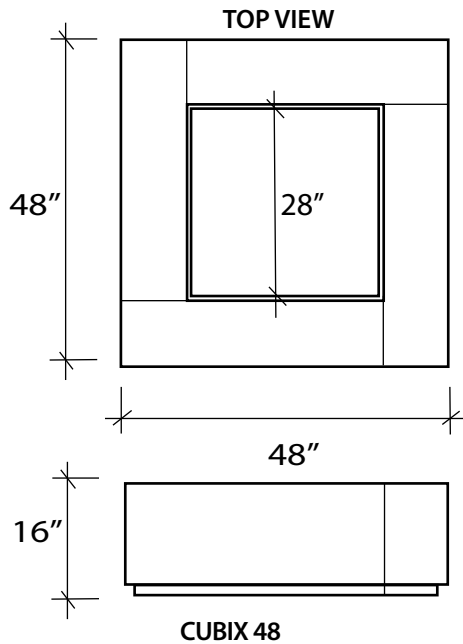

CUBIX 48

* NO BLOCK REQUIRED
SS PAN, BURNER, FLEX HOSE, FIREGLASS SOLD SEPARATELY

ONLY USE LAVA ROCK OR FIRE GLASS

GAS VALVE INCLUDED
INSTALL ON 4" SLAB

| Product | | Weight |
|----------|----------------------------|--------|
| CUBIX-48 | 4 PCS 48" SQ. x 16" HEIGHT | 480 |