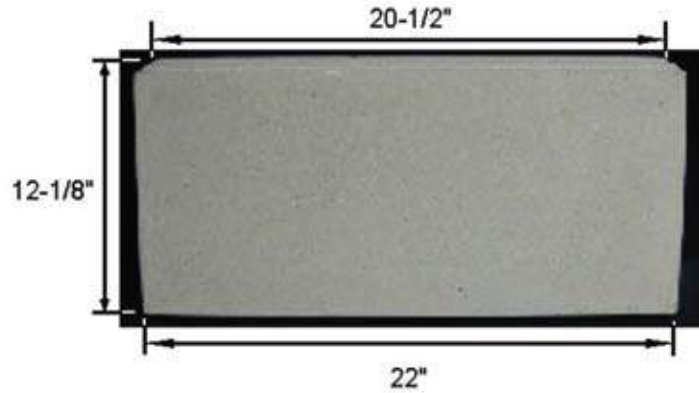

Wall Bases

WB-1222RT-LT, 2027RT-LT

WB-1222RT-LT
Side View

WB-1222RT-LT

WB-2027RT-LT
Side View

WB-2027RT-LT

*All pieces have a tolerance of +/- 1/4"

Product	Dimensions	Weight
WB-1222RT-LT	RIGHT LEFT WALL BASE 12-1/8" W x 1-1/2" TH x 22" L	32
WB-2027RT-LT	RIGHT LEFT WALL BASE 20" W x 1-1/2" TH x 27-3/8" L	64