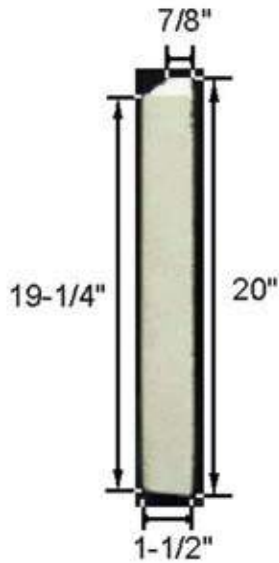

Wall Bases

WB-1222RT-LT, 2027RT-LT

WB-1222RT-LT
Side View

WB-1222RT-LT

WB-2027RT-LT
Side View

WB-2027RT-LT

*All pieces have a tolerance of +/- 1/4"

Product	Dimensions	Weight
WB-1222RT-LT	RIGHT LEFT WALL BASE 12-1/8" W x 1-1/2" TH x 22" L	32
WB-2027RT-LT	RIGHT LEFT WALL BASE 20" W x 1-1/2" TH x 27-3/8" L	64