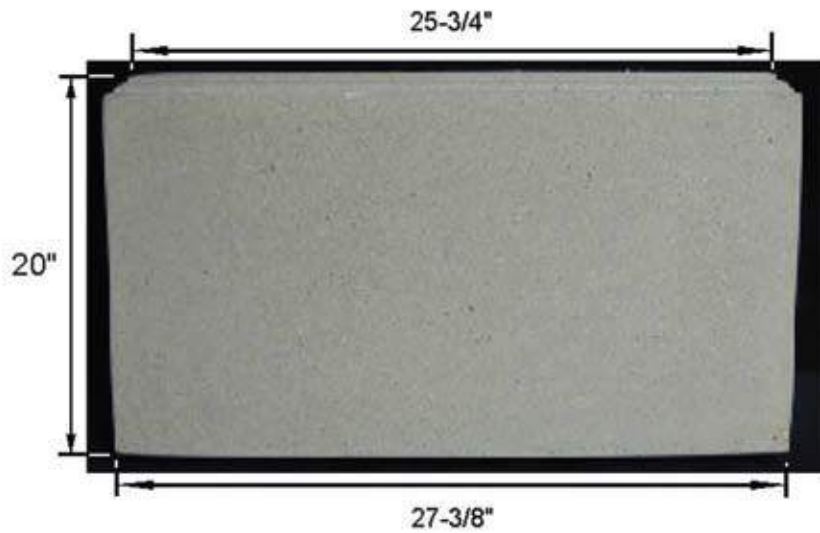

Wall Bases

WB-1222RT-LT, 2027RT-LT

WB-1222RT-LT
Side View

WB-1222RT-LT

WB-2027RT-LT
Side View

WB-2027RT-LT

*All pieces have a tolerance of +/- 1/4"

Product	Dimensions	Weight
WB-1222RT-LT	RIGHT LEFT WALL BASE 12-1/8" W x 1-1/2" TH x 22" L	32
WB-2027RT-LT	RIGHT LEFT WALL BASE 20" W x 1-1/2" TH x 27-3/8" L	64