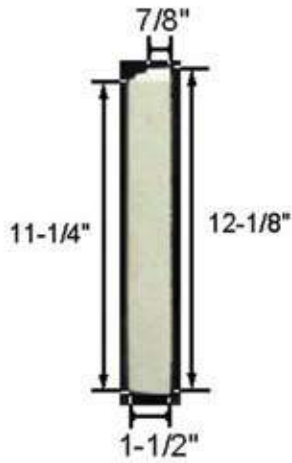

Wall Bases

WB-1222RT-LT, 2027RT-LT

WB-1222RT-LT
Side View

WB-1222RT-LT

WB-2027RT-LT
Side View

WB-2027RT-LT

*All pieces have a tolerance of +/- 1/4"

Product	Dimensions	Weight
WB-1222RT-LT	RIGHT LEFT WALL BASE 12-1/8" W x 1-1/2" TH x 22" L	32
WB-2027RT-LT	RIGHT LEFT WALL BASE 20" W x 1-1/2" TH x 27-3/8" L	64