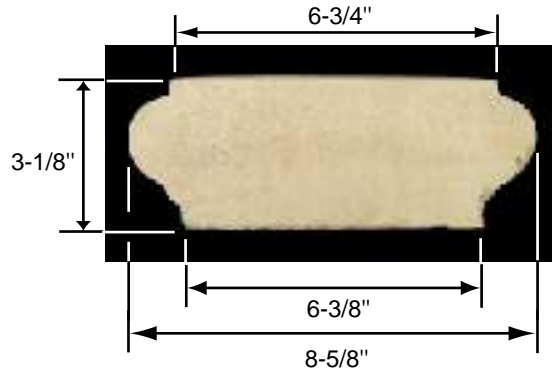

**Wall Cap
WC-911
Chula Vista**

**WC-911-6
Side View**

**WC-911-6S
Straight (S)**

**WC-911-6T
Terminal (T)**

**WC-911-6C
Corner (C)**

*Radius measured on the inside
**WC-911-6R
Radius (R)**

*All pieces have a tolerance of +/- 1/4"

Wall Cap
WC-911
Chula Vista

Product	Dimensions	Weight (lbs.)
WC-911-6C	CORNER 6-3/8" B x 3-1/8" TH x 6" L (INSIDE)	36
WC-911-6R.36	36" RADIUS 6-3/8" B x 3-1/8" TH x 18-5/8" L	39
WC-911-6R.48	48" RADIUS 6-3/8" B x 3-1/8" TH x 24-3/4" L	46
WC-911-6R.72	72" RADIUS 6-3/8" B x 3-1/8" TH x 24-3/4" L	46
WC-911-6R.96	96" RADIUS 6-3/8" B x 3-1/8" TH x 24-3/4" L	46
WC-911-6R144	144" RADIUS 6-3/8" B x 3-1/8" TH x 24-3/4" L	46
WC-911-6R240	240" RADIUS 6-3/8" B x 3-1/8" TH x 24-3/4" L	46
WC-911-6S	STRAIGHT 6-3/8" B x 3-1/8" TH x 23-5/8" L	42
WC-911-6T	TERMINAL 6-3/8" B x 3-1/8" TH x 22-5/8" L	44