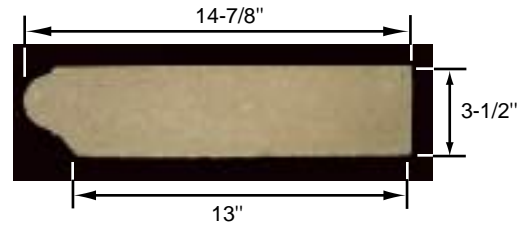

Stair Tread / Coping
ST-910
El Cajon

ST-910-18
Side View

ST-910-13
Side View

ST-910-24
Side View

Straight (S)

Corner (C)

Radius measured on the base of the bullnose

Radius (R)
Bullnose Inside (B.I)