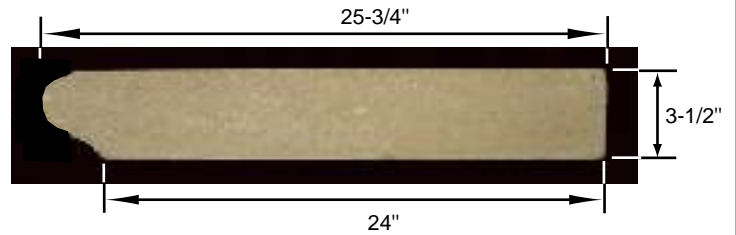

Stair Tread / Coping
ST-910
El Cajon

ST-910-18
Side View

ST-910-13
Side View

ST-910-24
Side View

Straight (S)

Corner (C)

Radius measured on the base of the bullnose

Radius (R)
Bullnose Inside (B.I)