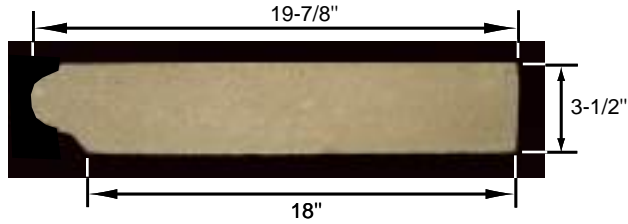

Stair Tread / Coping
ST-910
El Cajon

ST-910-18
Side View

ST-910-13
Side View

ST-910-24
Side View

Straight (S)

Corner (C)

Radius measured on the base of the bullnose

Radius (R)
Bullnose Inside (B.I)