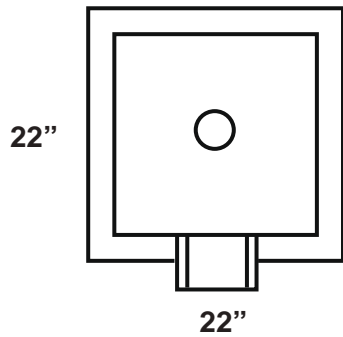

SQUARE BOWL

TOP VIEW

PT-822

26"
TOP VIEW

PT-1026

TOP VIEW

PT-822 W/SPILL

26"
TOP VIEW
PT-1026 W/SPILL