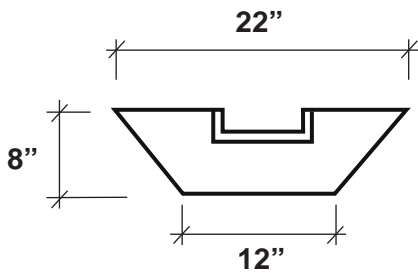

SQUARE BOWL

TOP VIEW

PT-822

26"
TOP VIEW

PT-1026

TOP VIEW

PT-822 W/SPILL

26"
TOP VIEW
PT-1026 W/SPILL