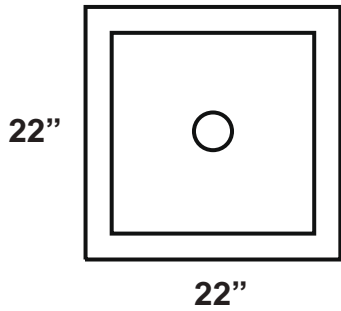

SQUARE BOWL

TOP VIEW

PT-822

26"
TOP VIEW

PT-1026

TOP VIEW

PT-822 W/SPILL

26"
TOP VIEW
PT-1026 W/SPILL