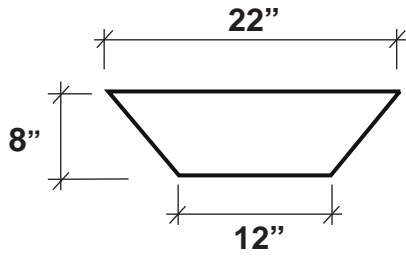

SQUARE BOWL

TOP VIEW

PT-822

26"
TOP VIEW

PT-1026

TOP VIEW

PT-822 W/SPILL

26"
TOP VIEW
PT-1026 W/SPILL