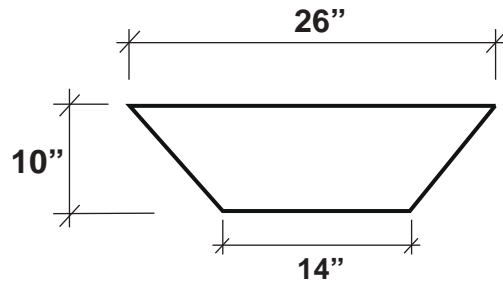

SQUARE BOWL

TOP VIEW

PT-822

26"
TOP VIEW

PT-1026

TOP VIEW

PT-822 W/SPILL

26"
TOP VIEW
PT-1026 W/SPILL