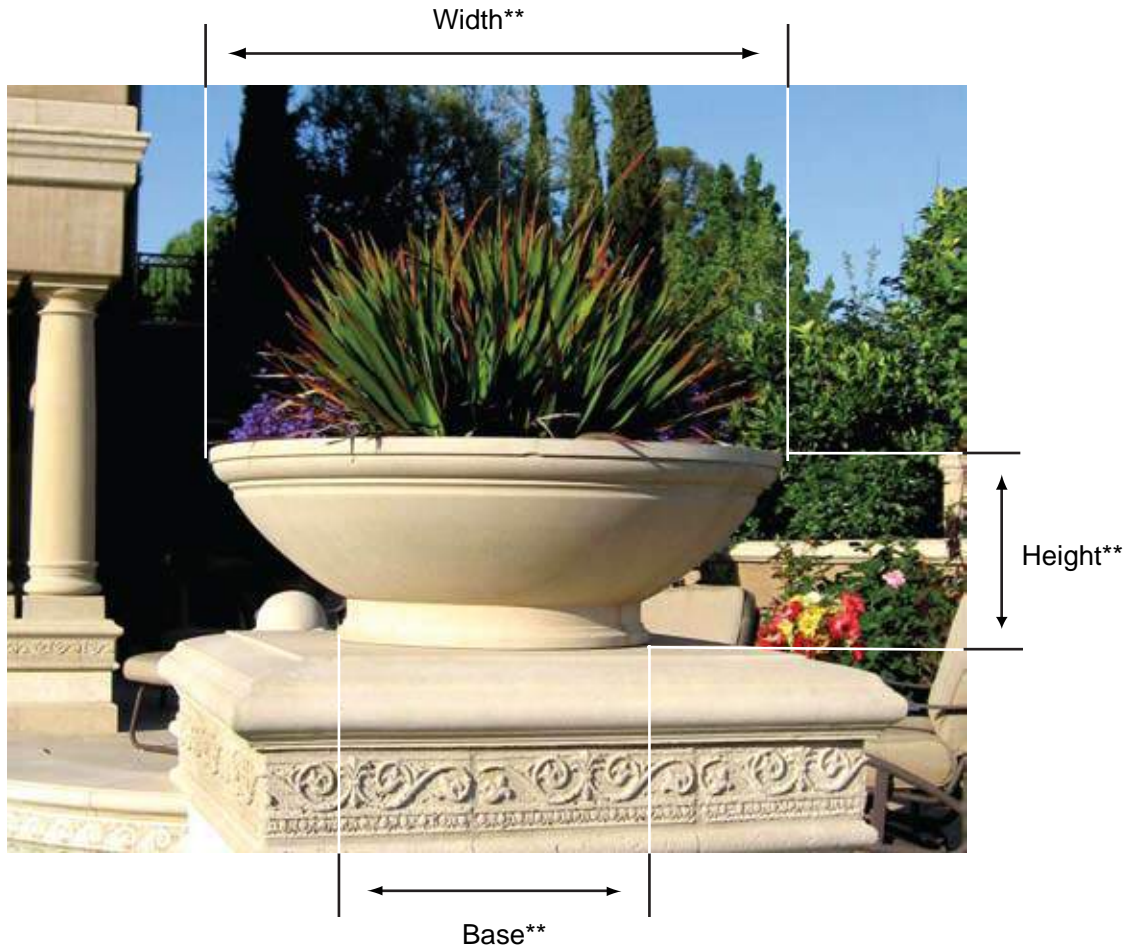

Bowls

PT-818, PT-824, PT-1028, PT-1236

*All pieces have a tolerance of +/- 1/4"

Product	Dimensions	Weight
PT-818	SMALL BOWL 7-3/4" H x 17-3/4" W x 8-1/4" BASE	26
PT-824	SMALL BOWL 8-3/4" H x 24-1/4" W x 12-1/4" BASE	52
PT-1028	MEDIUM BOWL 10" H x 28" W x 14-1/4" BASE	71
PT-1236	LARGE BOWL 12" H x 36" W x 20" BASE	134