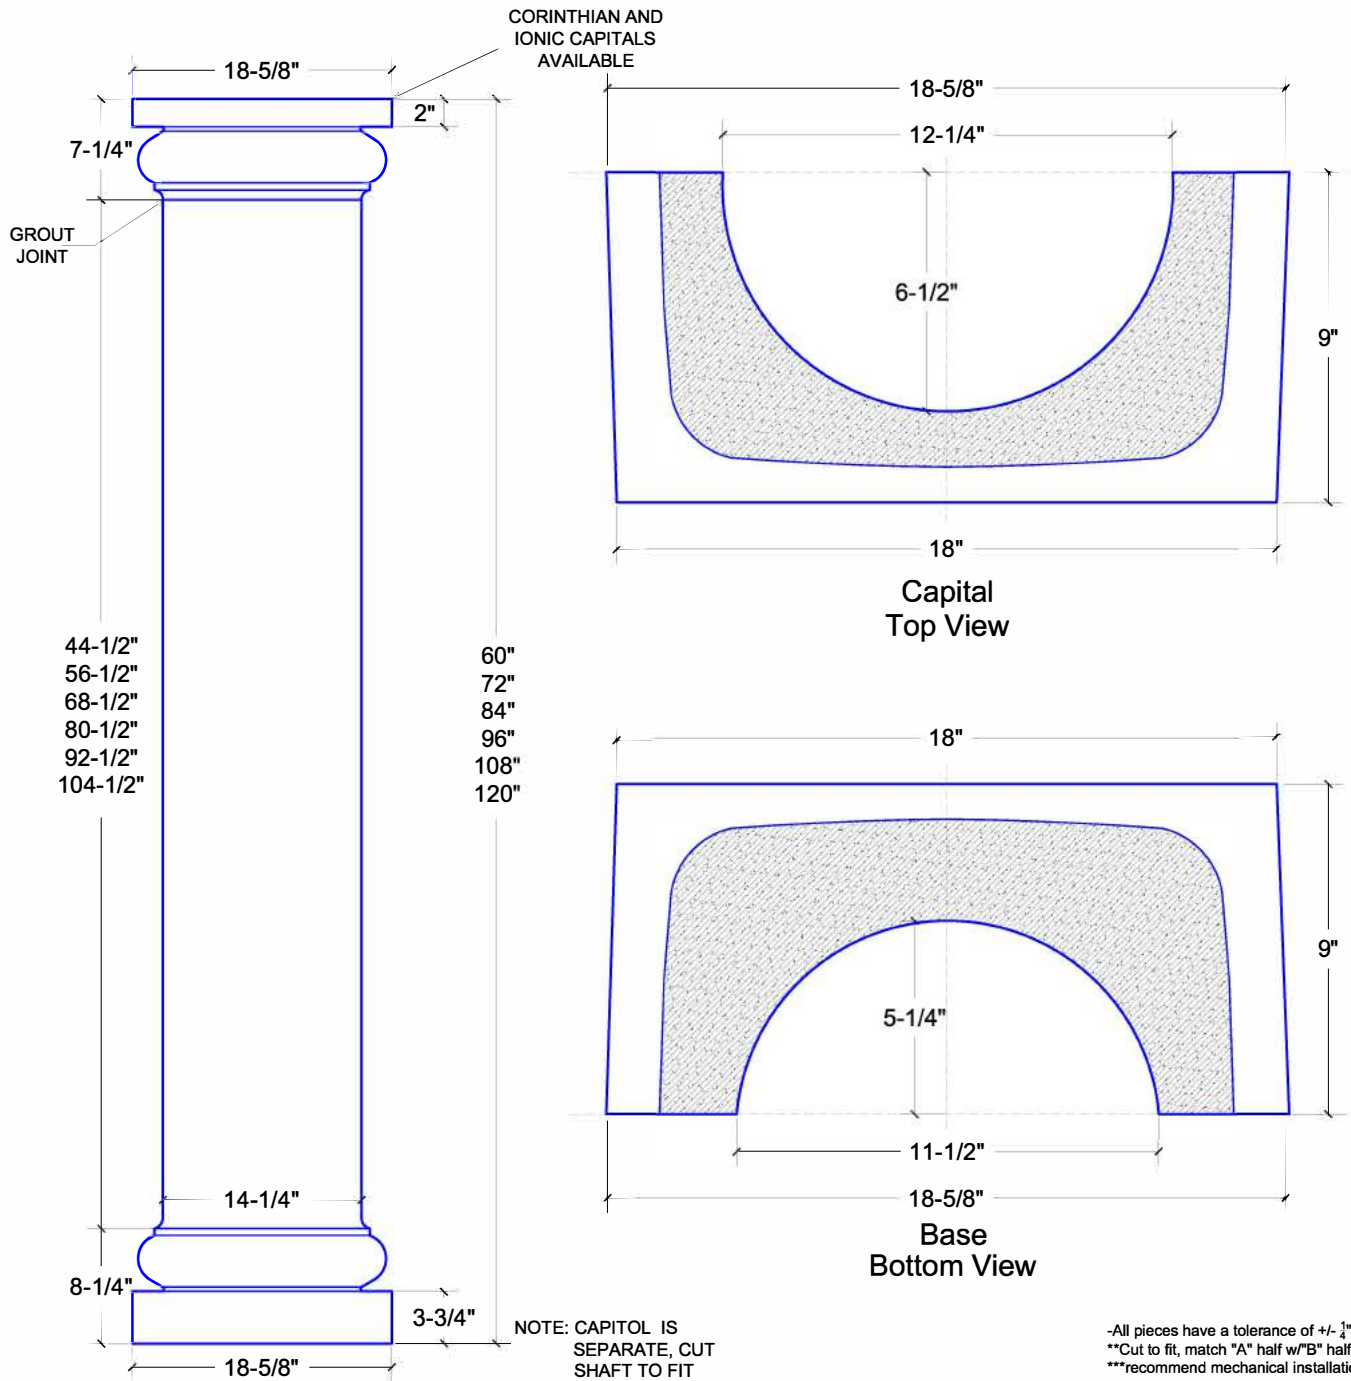

## Mediterranean Column 14" Diameter

Product	Dimensions	Weight
SC-60-14	MED. COL. 1/2 MEDIAL SPLIT W / CAPITAL 14-1/4" DIA x 18-5/8" B x 60" H	125
SC-72-14	MED. COL. 1/2 MEDIAL SPLIT W / CAPITAL 14-1/4" DIA x 18-5/8" B x 72" H	140
SC-84-14	MED. COL. 1/2 MEDIAL SPLIT W / CAPITAL 14-1/4" DIA x 18-5/8" B x 84" H	155
SC-96-14	MED. COL. 1/2 MEDIAL SPLIT W / CAPITAL 14-1/4" DIA x 18-5/8" B x 96" H	170
SC-108-14	MED. COL. 1/2 MEDIAL SPLIT W / CAPITAL 14-1/4" DIA x 18-5/8" B x 108" H	185
SC-120-14	MED. COL. 1/2 MEDIAL SPLIT W / CAPITAL 14-1/4" DIA x 18-5/8" B x 120" H	200