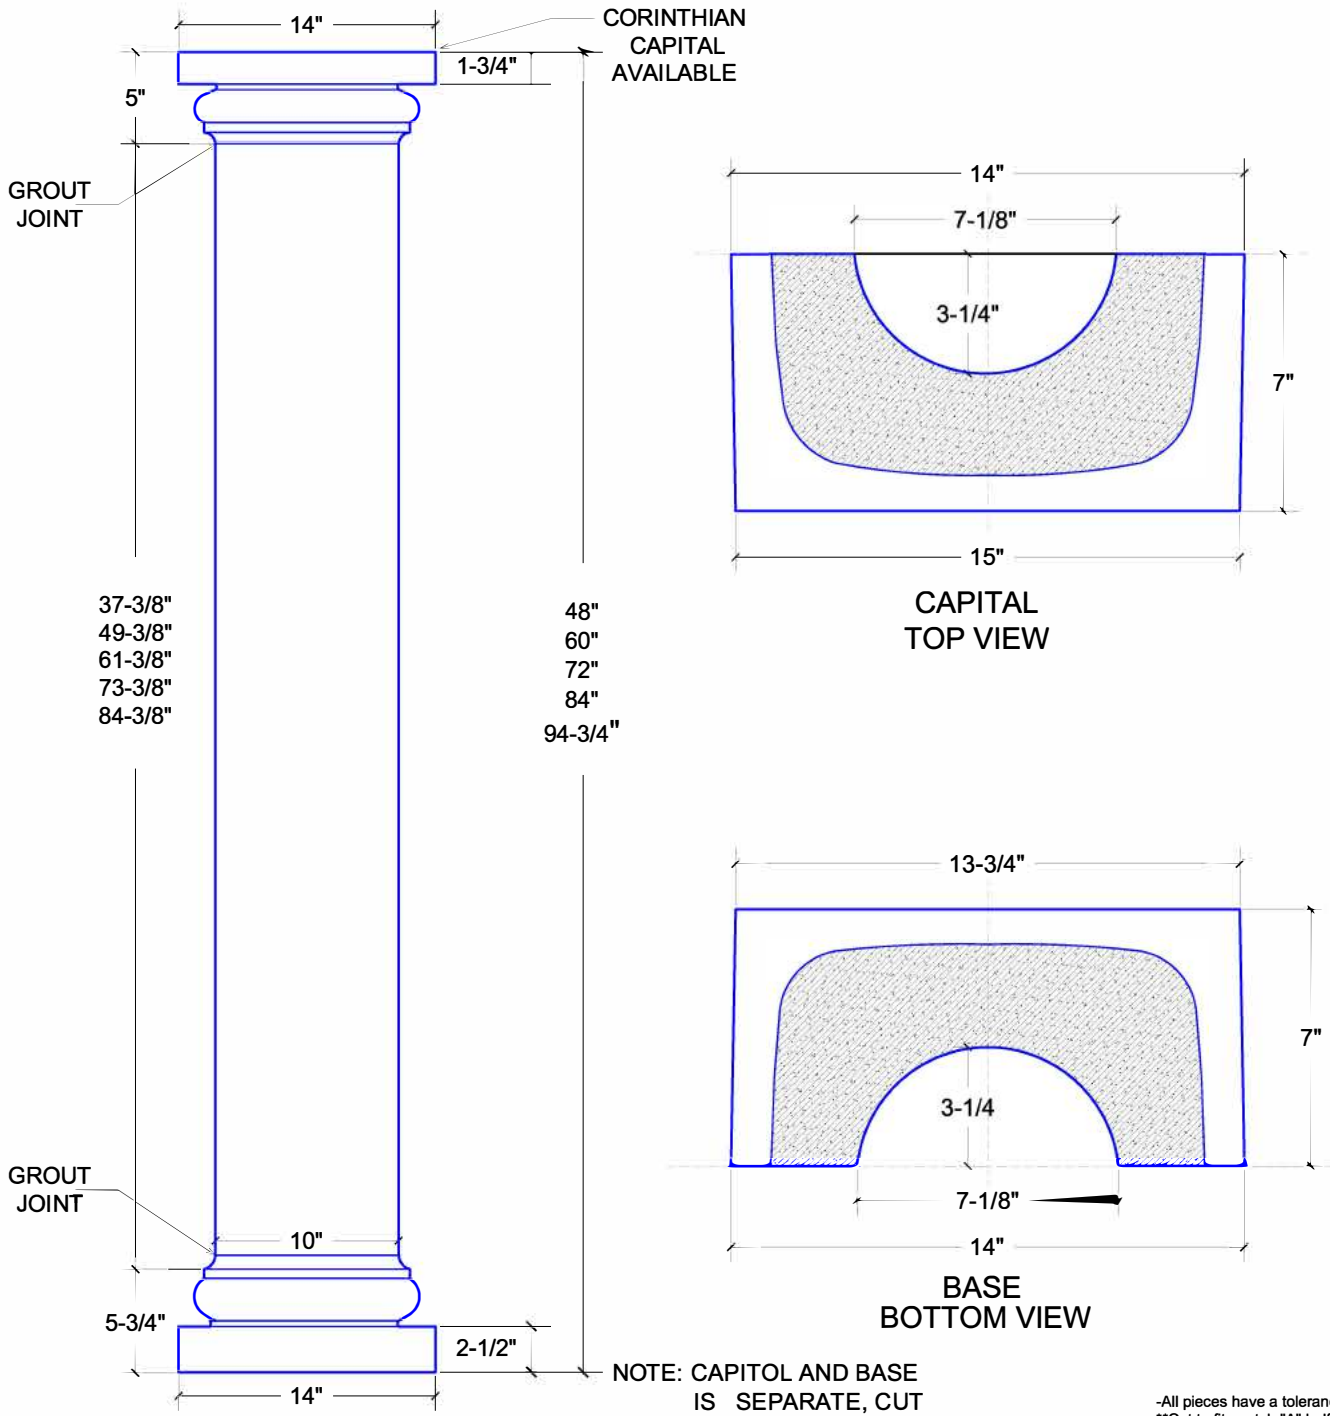

## Mediterranean Column 10" Diameter

NOTE: CAPITOL AND BASE IS SEPARATE, CUT SHAFT TO FIT

-All pieces have a tolerance of +/- 1/4"  
\*\*Cut to fit, match "A" half w/"B" half  
\*\*\*recommend mechanical installation kit

Product	Dimensions	Weight
SC-48-10	MED. COL. 1/2 MEDIAL SPLIT W / BASE & CAPITAL 10" DIA x 14" B x 48" H	80
SC-60-10	MED. COL. 1/2 MEDIAL SPLIT W / BASE & CAPITAL 10" DIA x 14" B x 60" H	89
SC-72-10	MED. COL. 1/2 MEDIAL SPLIT W / BASE & CAPITAL 10" DIA x 14" B x 72" H	97
SC-84-10	MED. COL. 1/2 MEDIAL SPLIT W / BASE & CAPITAL 10" DIA x 14" B x 84" H	103
SC-96-10	MED. COL. 1/2 MEDIAL SPLIT W / BASE & CAPITAL 10" DIA x 14" B x 94-1/2" H	109