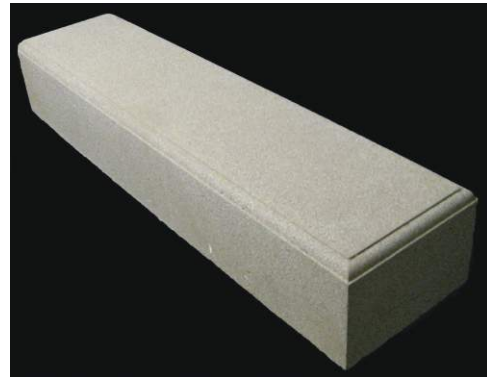

## Base

BB-400  
Laguna Base

**Straight (S)**

**Side**

**Corner (C)**

**Terminal (T)**

Radius measured on the inside base  
**Radius (R)**

<b>Product</b>	<b>BASES</b>
BB-400C	CORNER 9" W x 17-5/8" x 6" H
BB-400R.18	18" RADIUS 9" W x 6" H x 35-5/8" L
BB-400R.36	72" RADIUS 8-7/8" W x 5-7/8" H x 32-3/4" L
BB-400R.48	48" RADIUS 9" NW x 6" H x 35-5/8" L
BB-400R.60	60" RADIUS 9" W x 6" TH x 35-5/8" L
BB-400R.72	72" RADIUS 8-7/8" W x 5-7/8" H x 35-3/4" L
BB-400R.96	96" RADIUS 9" W x 6" H x 35-5/8" L
BB-400R120	120" RADIUS 9" W x 35-5/8" L x 6" H
BB-400R144	144" RADIUS x 9" W x 6" H x 35-5/8" L
BB-400R216	216" RADIUS 9" W x 35-5/8" L x 6" TH
BB-400R320	320" RADIUS 9" W x 35-5/8" L x 6" H
BB-400S	STRAIGHT 9" W x 35 5/8" L x 6" H
BB-400T	TERMINAL 9" W x 35 5/8" x 6" H