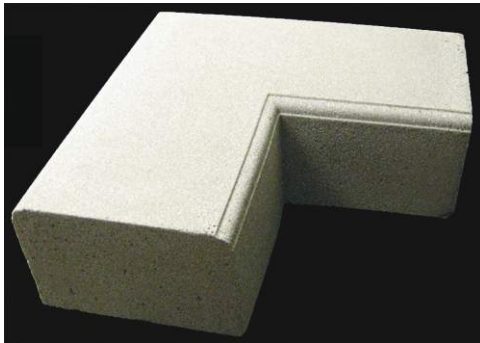

## Base

BB-400  
Laguna Base

**Straight (S)**

**Side**

**Corner (C)**

**Terminal (T)**

Radius measured on the inside base  
**Radius (R)**

<b>Product</b>	<b>BASES</b>
BB-400C	CORNER 9" W x 17-5/8" x 6" H
BB-400R.18	18" RADIUS 9" W x 6" H x 35-5/8" L
BB-400R.36	72" RADIUS 8-7/8" W x 5-7/8" H x 32-3/4" L
BB-400R.48	48" RADIUS 9" NW x 6" H x 35-5/8" L
BB-400R.60	60" RADIUS 9" W x 6" TH x 35-5/8" L
BB-400R.72	72" RADIUS 8-7/8" W x 5-7/8" H x 35-3/4" L
BB-400R.96	96" RADIUS 9" W x 6" H x 35-5/8" L
BB-400R120	120" RADIUS 9" W x 35-5/8" L x 6" H
BB-400R144	144" RADIUS x 9" W x 6" H x 35-5/8" L
BB-400R216	216" RADIUS 9" W x 35-5/8" L x 6" TH
BB-400R320	320" RADIUS 9" W x 35-5/8" L x 6" H
BB-400S	STRAIGHT 9" W x 35 5/8" L x 6" H
BB-400T	TERMINAL 9" W x 35 5/8" x 6" H