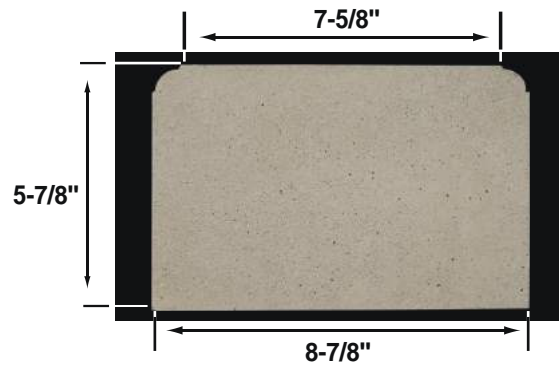

## Base

BB-400  
Laguna Base

**Straight (S)**

**Side**

**Corner (C)**

**Terminal (T)**

Radius measured on the inside base  
**Radius (R)**

<b>Product</b>	<b>BASES</b>
BB-400C	CORNER 9" W x 17-5/8" x 6" H
BB-400R.18	18" RADIUS 9" W x 6" H x 35-5/8" L
BB-400R.36	72" RADIUS 8-7/8" W x 5-7/8" H x 32-3/4" L
BB-400R.48	48" RADIUS 9" NW x 6" H x 35-5/8" L
BB-400R.60	60" RADIUS 9" W x 6" TH x 35-5/8" L
BB-400R.72	72" RADIUS 8-7/8" W x 5-7/8" H x 35-3/4" L
BB-400R.96	96" RADIUS 9" W x 6" H x 35-5/8" L
BB-400R120	120" RADIUS 9" W x 35-5/8" L x 6" H
BB-400R144	144" RADIUS x 9" W x 6" H x 35-5/8" L
BB-400R216	216" RADIUS 9" W x 35-5/8" L x 6" TH
BB-400R320	320" RADIUS 9" W x 35-5/8" L x 6" H
BB-400S	STRAIGHT 9" W x 35 5/8" L x 6" H
BB-400T	TERMINAL 9" W x 35 5/8" x 6" H