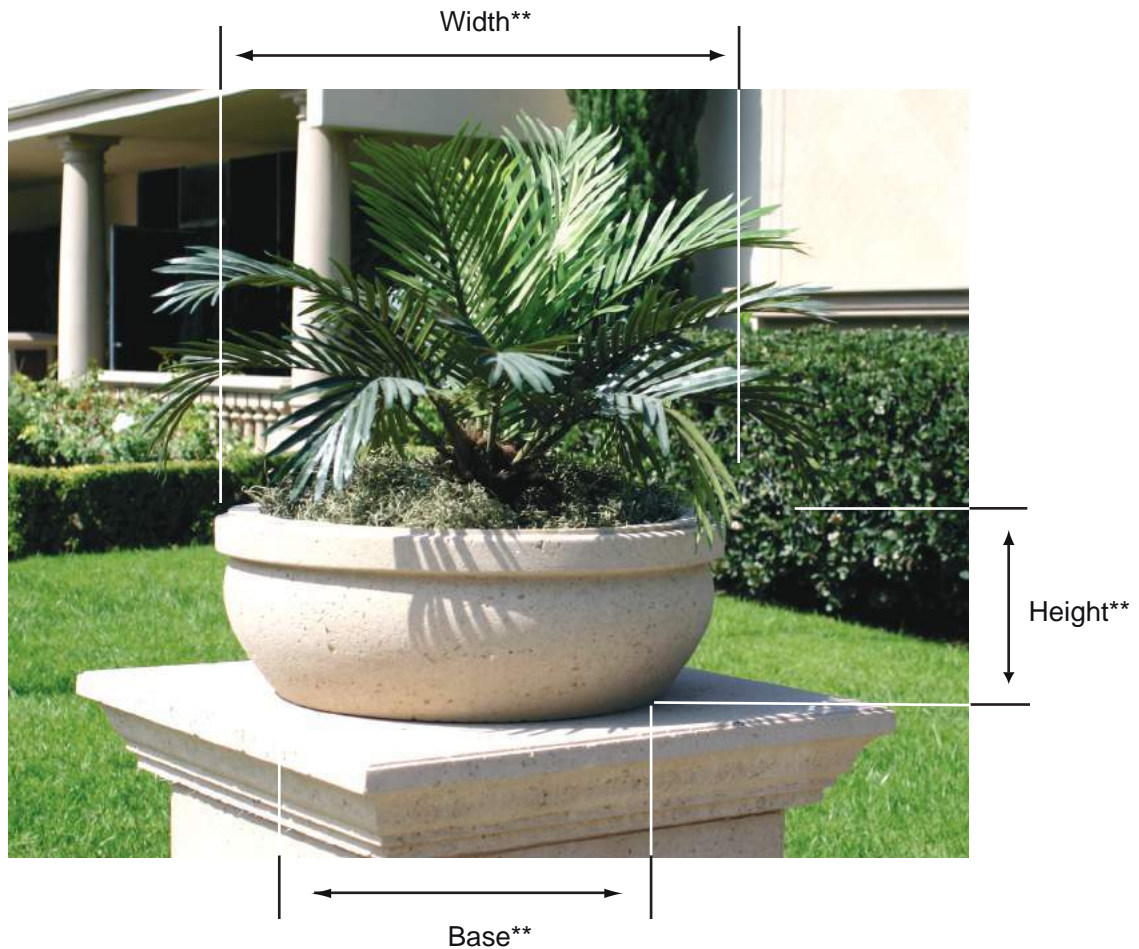

Color Bowls PT-821, PT-1132

*All pieces have a tolerance of +/- 1/4"

Product	Dimensions	Weight
PT-821	MEDIUM COLOR BOWL 7-3/4" H x 21" W x 15-3/4" BASE	52
PT-1132	LARGE COLOR BOWL 11" H x 32" W x 26-3/4" BASE	