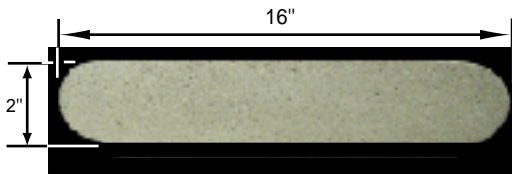

Product Catalog

WC-200

Pacific Series

WC-200-12
Side View

WC-200-12S: 24" Long
WC-200-12T: 24" Long
WC-200-12R.42: 21.75" Long
WC-200-12R.48: 24.75" Long

Straight (S)

WC-200-12S: 24" Long
WC-200-14S: 24" Long
WC-200-16S: 24" Long
WC-200-18S: 24" Long

WC-200-14
Side View

WC-200-14S: 24" Long
WC-200-14T: 24" Long
WC-200-14R.42: 21.75" Long
WC-200-14R.48: 24.75" Long

Terminal (T)

WC-200-12T: 24" Long
WC-200-14T: 24" Long
WC-200-16T: 24" Long
WC-200-18T: 24" Long

WC-200-16
Side View

WC-200-16S: 24" Long
WC-200-16T: 24"
WC-200-16R.42: 21.75" Long
WC-200-16R.48: 24.75" Long

*Radius measured on the inside base

Radius (R)

WC-200-12R.42: 21.75" Long
WC-200-12R.48: 24.75" Long

WC-200-18S: 24" Long
WC-200-18T: 24" Long
WC-200-18R.42: 21.75" Long
WC-200-18R.48: 24.75" Long

Radius measured on the inside base

****Radius Double Terminal (TT)**

**Available in limited sizes

*All pieces have a tolerance of +/- 1/4"