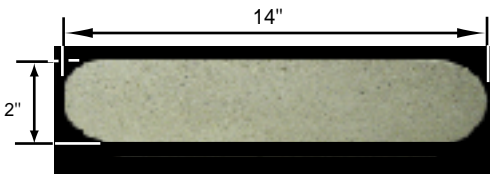

Product Catalog

WC-200

Pacific Series

WC-200-12
Side View

WC-200-12S: 24" Long
WC-200-12T: 24" Long
WC-200-12R.42: 21.75" Long
WC-200-12R.48: 24.75" Long

Straight (S)

WC-200-12S: 24" Long
WC-200-14S: 24" Long
WC-200-16S: 24" Long
WC-200-18S: 24" Long

WC-200-14
Side View

WC-200-14S: 24" Long
WC-200-14T: 24" Long
WC-200-14R.42: 21.75" Long
WC-200-14R.48: 24.75" Long

Terminal (T)

WC-200-12T: 24" Long
WC-200-14T: 24" Long
WC-200-16T: 24" Long
WC-200-18T: 24" Long

WC-200-16
Side View

WC-200-16S: 24" Long
WC-200-16T: 24"
WC-200-16R.42: 21.75" Long
WC-200-16R.48: 24.75" Long

*Radius measured on the inside base

Radius (R)

WC-200-12R.42: 21.75" Long
WC-200-12R.48: 24.75" Long

WC-200-18S: 24" Long
WC-200-18T: 24" Long
WC-200-18R.42: 21.75" Long
WC-200-18R.48: 24.75" Long

Radius measured on the inside base

****Radius Double Terminal (TT)**

**Available in limited sizes

*All pieces have a tolerance of +/- 1/4"