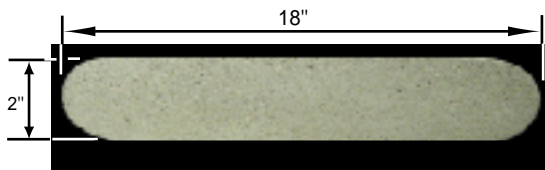

WC-200-14
Side View

WC-200-14S: 24" Long
WC-200-14T: 24" Long
WC-200-14R.42: 21.75" Long
WC-200-14R.48: 24.75" Long

Terminal (T)

WC-200-12T: 24" Long
WC-200-14T: 24" Long
WC-200-16T: 24" Long
WC-200-18T: 24" Long

WC-200-16
Side View

WC-200-16S: 24" Long
WC-200-16T: 24"
WC-200-16R.42: 21.75" Long
WC-200-16R.48: 24.75" Long

*Radius measured on the inside base

Radius (R)

WC-200-12R.42: 21.75" Long
WC-200-12R.48: 24.75" Long

WC-200-14R.42: 21.75" Long
WC-200-14R.48: 24.75" Long

WC-200-16R.42: 21.75" Long
WC-200-16R.48: 24.75" Long

WC-200-18R.42: 21.75" Long
WC-200-18R.48: 24.75" Long

** 8 Pieces = 360 degrees

WC-200-18
Side View

WC-200-18S: 24" Long
WC-200-18T: 24" Long
WC-200-18R.42: 21.75" Long
WC-200-18R.48: 24.75" Long

Radius measured on the inside base

****Radius Double Terminal (TT)**

**Available in limited sizes

*All pieces have a tolerance of +/- 1/4"