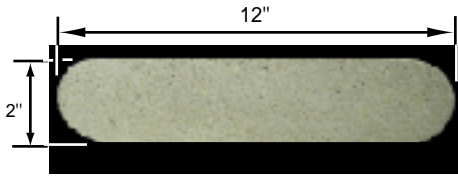

Product Catalog

WC-200

Pacific Series

WC-200-12
Side View

WC-200-12S: 24" Long
WC-200-12T: 24" Long
WC-200-12R.42: 21.75" Long
WC-200-12R.48: 24.75" Long

Straight (S)

WC-200-12S: 24" Long
WC-200-14S: 24" Long
WC-200-16S: 24" Long
WC-200-18S: 24" Long

WC-200-14
Side View

WC-200-14S: 24" Long
WC-200-14T: 24" Long
WC-200-14R.42: 21.75" Long
WC-200-14R.48: 24.75" Long

Terminal (T)

WC-200-12T: 24" Long
WC-200-14T: 24" Long
WC-200-16T: 24" Long
WC-200-18T: 24" Long

WC-200-16
Side View

WC-200-16S: 24" Long
WC-200-16T: 24"
WC-200-16R.42: 21.75" Long
WC-200-16R.48: 24.75" Long

*Radius measured on the inside base

Radius (R)

WC-200-12R.42: 21.75" Long
WC-200-12R.48: 24.75" Long

WC-200-18S: 24" Long
WC-200-18T: 24" Long
WC-200-18R.42: 21.75" Long
WC-200-18R.48: 24.75" Long

Radius measured on the inside base

****Radius Double Terminal (TT)**

**Available in limited sizes

*All pieces have a tolerance of +/- 1/4"