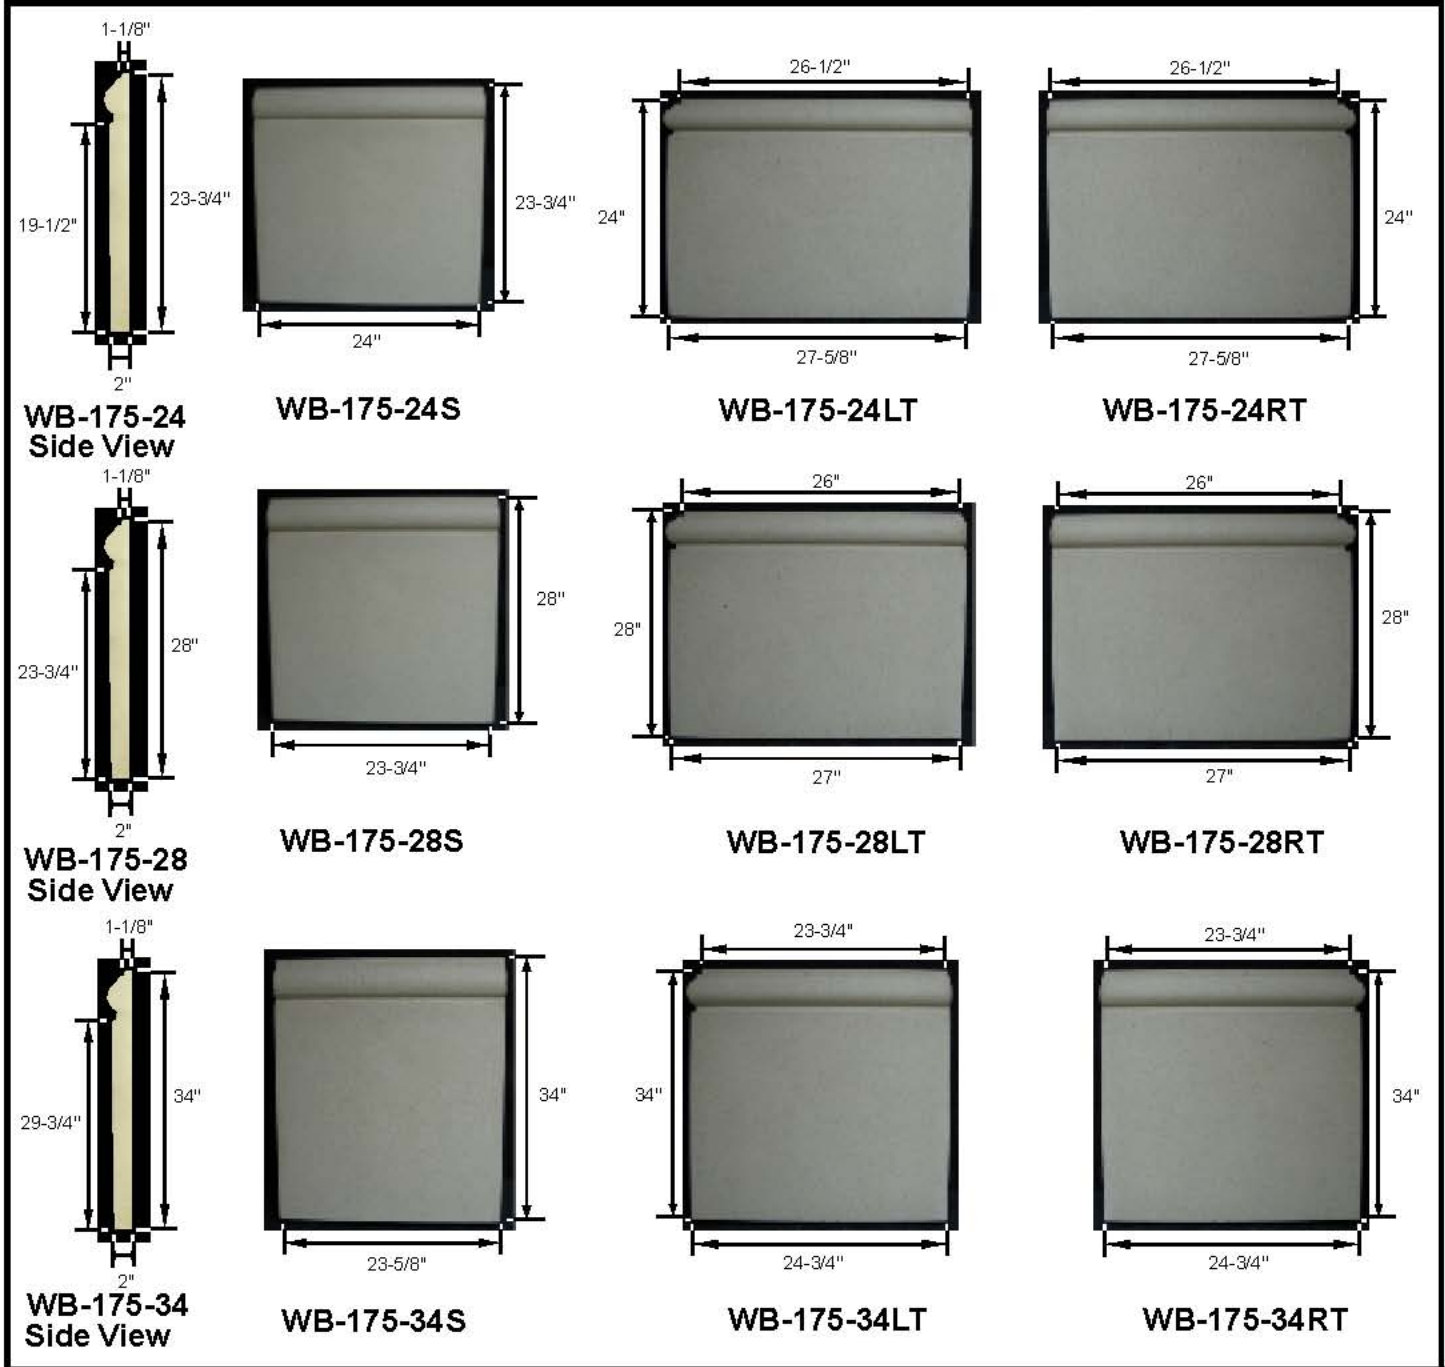

## Product Catalog

### WB-175-24, 175-28, 175-34

Product Code & Description	WT.
<b>WB-175-24S</b> Straight Wall Base 23-3/4" W x 2" TH x 24" L	32 lbs.
<b>WB-175-24RT</b> Right Wall Base 24" W x 2" TH x 27-5/8" L	64 lbs.
<b>WB-175-24LT</b> Left Wall Base 24" W x 2" TH x 27-5/8" L	103 lbs.
<b>WB-175-28S</b> Straight Wall Base 28" W x 2" TH x 23-3/4" L	106 lbs.
<b>WB-175-28RT</b> Right Wall Base 28" W x 2" TH x 27" L	123 lbs.
<b>WB-175-28LT</b> Left Wall Base 28" W x 2" TH x 27" L	123 lbs.
<b>WB-175-34S</b> Straight Wall Base 34" W x 2" TH x 23-5/8" L	128 lbs.
<b>WB-175-34RT</b> Right Wall Base 34" W x 2" TH x 24-3/4" L	133 lbs.
<b>WB-175-34LT</b> Left Wall Base 34" W x 2" TH x 24-3/4" L	133 lbs.