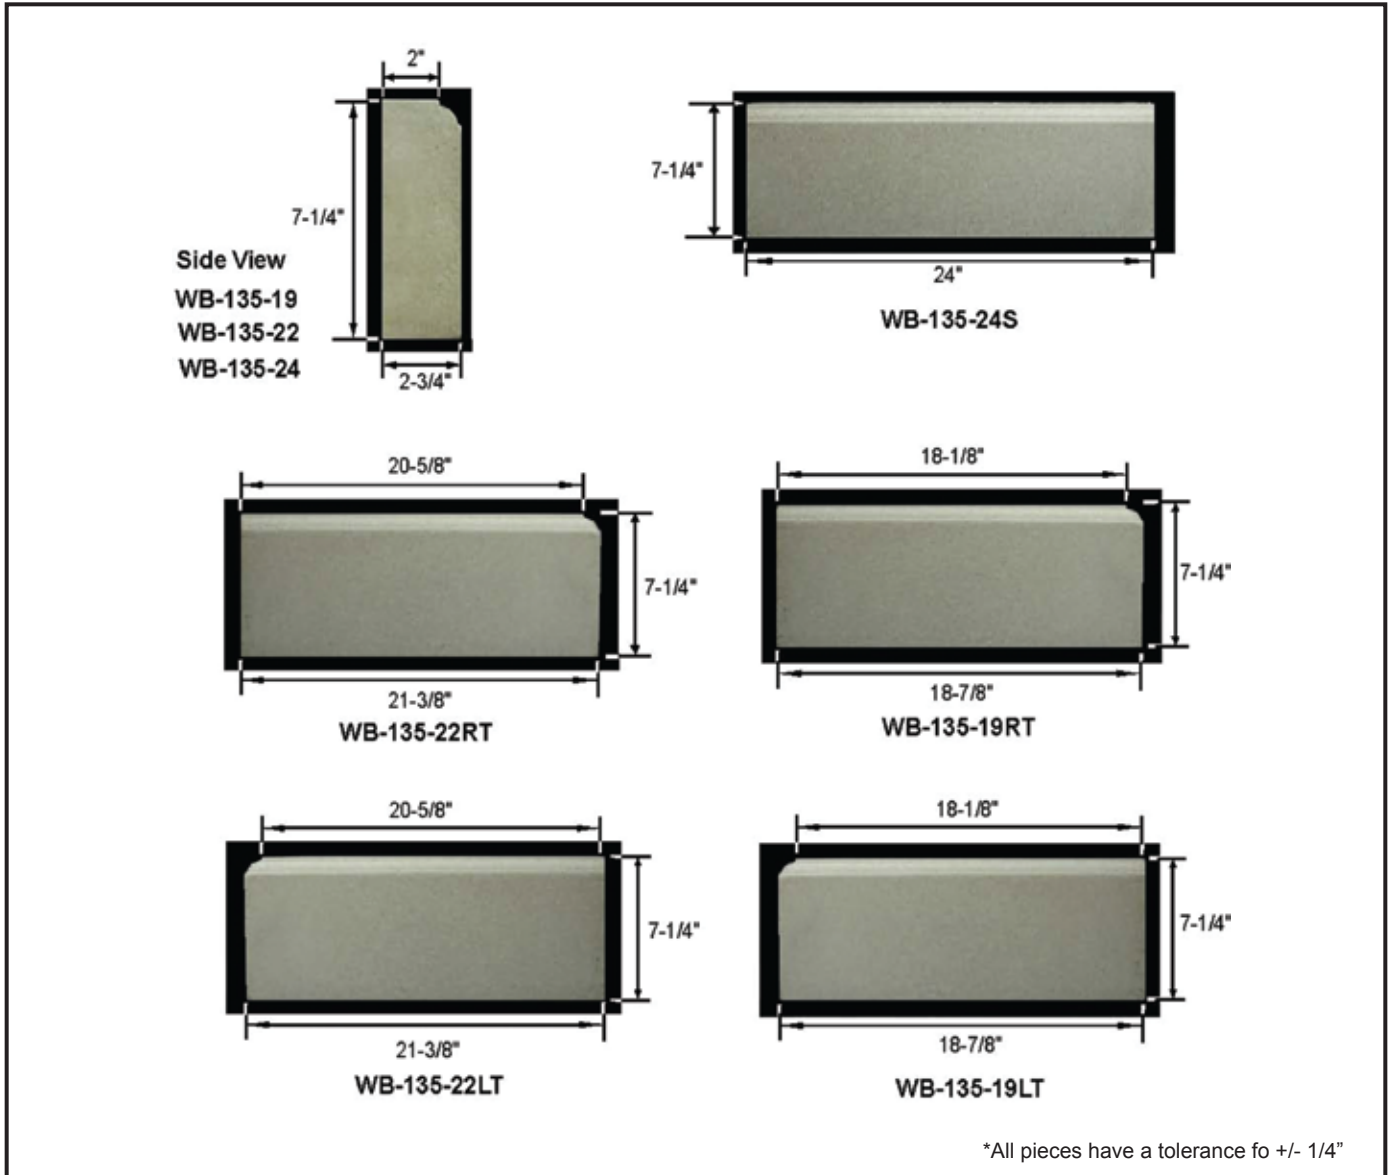

Wall Base

WB-135-19, 135-22, 135-24

Product	Dimensions	Weight
WB-135-19LT	LEFT WALL BASE 7-1/4" W x 2-3/4" TH x 18-7/8" L	29
WB-135-19RT	RIGHT WALL BASE 7-1/4" W x 2-3/4" TH x 18-7/8" L	29
WB-135-22LT	LEFT WALL BASE 7-1/4" W x 2-3/4" TH x 21-3/8" L	33
WB-135-22RT	RIGHT WALL BASE 7-1/4" W x 2-3/4" TH x 21-3/8" L	33
WB-135-24S	STRAIGHT WALL BASE 7-1/4" W x 2-3/4" TH x 24" L	37