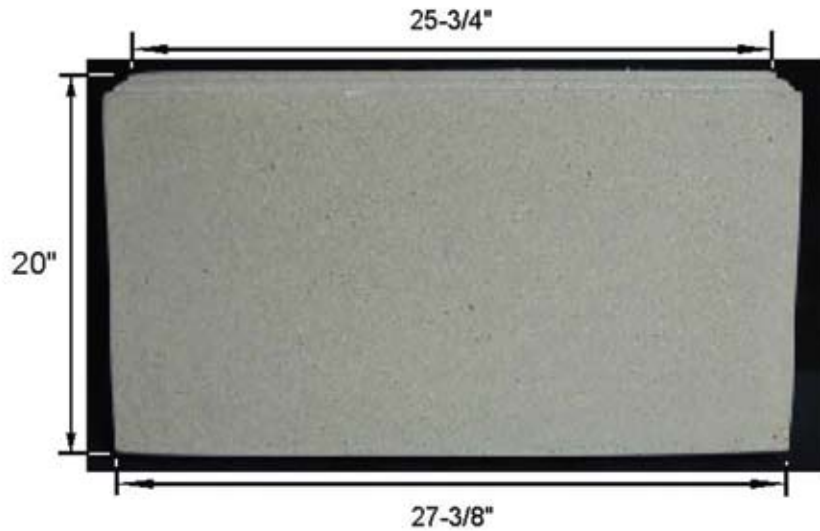

## WB-1222RT-LT, 2027RT-LT

**WB-1222RT-LT**  
Side View

**WB-1222RT-LT**

**WB-2027RT-LT**  
Side View

**WB-2027RT-LT**

\*All pieces have a tolerance of +/- 1/4"

Product	Dimensions	Weight
WB-1222RT-LT	RIGHT LEFT WALL BASE 12-1/8" W x 1-1/2" TH x 22" L	32
WB-2027RT-LT	RIGHT LEFT WALL BASE 20" W x 1-1/2" TH x 27-3/8" L	64