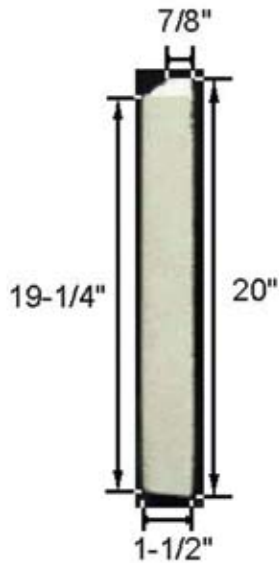

# Wall Bases

## WB-1222RT-LT, 2027RT-LT

**WB-1222RT-LT**  
Side View

**WB-1222RT-LT**

**WB-2027RT-LT**  
Side View

**WB-2027RT-LT**

\*All pieces have a tolerance of +/- 1/4"

Product	Dimensions	Weight
WB-1222RT-LT	RIGHT LEFT WALL BASE 12-1/8" W x 1-1/2" TH x 22" L	32
WB-2027RT-LT	RIGHT LEFT WALL BASE 20" W x 1-1/2" TH x 27-3/8" L	64