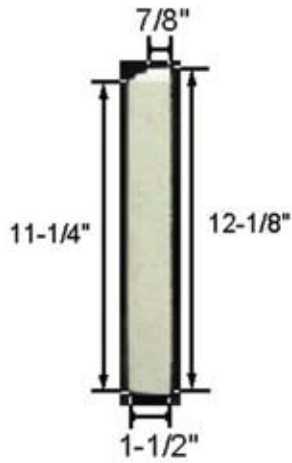

# Wall Bases

## WB-1222RT-LT, 2027RT-LT

**WB-1222RT-LT**  
Side View

**WB-1222RT-LT**

**WB-2027RT-LT**  
Side View

**WB-2027RT-LT**

\*All pieces have a tolerance of +/- 1/4"

Product	Dimensions	Weight
WB-1222RT-LT	RIGHT LEFT WALL BASE 12-1/8" W x 1-1/2" TH x 22" L	32
WB-2027RT-LT	RIGHT LEFT WALL BASE 20" W x 1-1/2" TH x 27-3/8" L	64