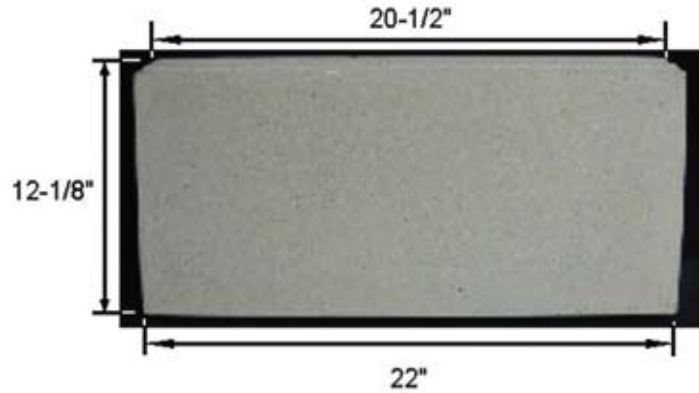

# Wall Bases

## WB-1222RT-LT, 2027RT-LT

**WB-1222RT-LT**  
Side View

**WB-1222RT-LT**

**WB-2027RT-LT**  
Side View

**WB-2027RT-LT**

\*All pieces have a tolerance of +/- 1/4"

Product	Dimensions	Weight
WB-1222RT-LT	RIGHT LEFT WALL BASE 12-1/8" W x 1-1/2" TH x 22" L	32
WB-2027RT-LT	RIGHT LEFT WALL BASE 20" W x 1-1/2" TH x 27-3/8" L	64