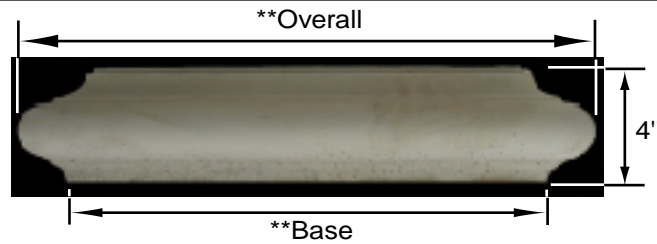

Pilaster Cap PC-950

La Jolla

PC-950 **See Base and Overall Dimensions Below
Side View

PC-950-__

PC-950-__R

PC-950-__-1

*All pieces have a tolerance of +/- 1/4"

Product	Dimensions	Base	Overall	Wt. (lbs.)
PC-950-12	PILASTER CAP 12" SQ. BASE x 4" TH	12	14-3/4"	54
PC-950-12-1	PILASTER CAP (W/ 1" PYRAMID) 12" SQ. BASE x 5" TH	12	14-7/8"	62
PC-950-14	PILASTER CAP 14" SQ. BASE x 4" TH	14	16-3/4"	74
PC-950-14-1	PILASTER CAP (W/ 1" PYRAMID) 14" SQ. BASE x 5" TH	14	16-7/8"	80
PC-950-16	PILASTER CAP 16" SQ. BASE x 4" TH	16	18-3/4"	94
PC-950-16-1	PILASTER CAP (W/ 1" PYRAMID) 16" SQ. BASE x 5" TH	16	18-7/8"	101
PC-950-18	PILASTER CAP 18" SQ. BASE x 4" TH	18	20-3/4"	116
PC-950-18-1	PILASTER CAP (W/ 1" PYRAMID) 18" SQ. BASE x 5" TH	18	20-7/8"	127
PC-950-21	PILASTER CAP 21" SQ. BASE x 4" TH	21	23-3/4"	154
PC-950-21-1	PILASTER CAP (W/ 1" PYRAMID) 21" SQ. BASE x 5" TH	21	23-7/8"	171
PC-950-22	PILASTER CAP 22" SQ. BASE x 4" TH	22	24-3/4"	168
PC-950-24	PILASTER CAP 24" SQ. BASE x 4" TH	24	26-3/4"	197
PC-950-24-1	PILASTER CAP (W/ 1" PYRAMID) 24" SQ. BASE x 5" TH	24	26-7/8"	222
PC-950-26	PILASTER CAP 26" SQ. BASE x 4" TH	26	28-3/4"	229
PC-950-26-1	PILASTER CAP (W/ 1" PYRAMID) 26" SQ. BASE x 5" TH	26	28-7/8"	260
PC-950-26R	ROUND PILASTER CAP 26" DIA. BASE x 4" TH	26	28-3/4"	213
PC-950-28	PILASTER CAP 28" SQ. BASE x 4" TH	28	30-3/4"	263
PC-950-28-1	PILASTER CAP (W/ 1" PYRAMID) 28" SQ. BASE x 5" TH	28	30-7/8"	290
PC-950-30	PILASTER CAP 30" SQ. BASE x 4" TH	30	32-3/4"	300
PC-950-33-1	PILASTER CAP (W/ 1" PYRAMID) 33" SQ. BASE x 5" TH	33	35-7/8"	352