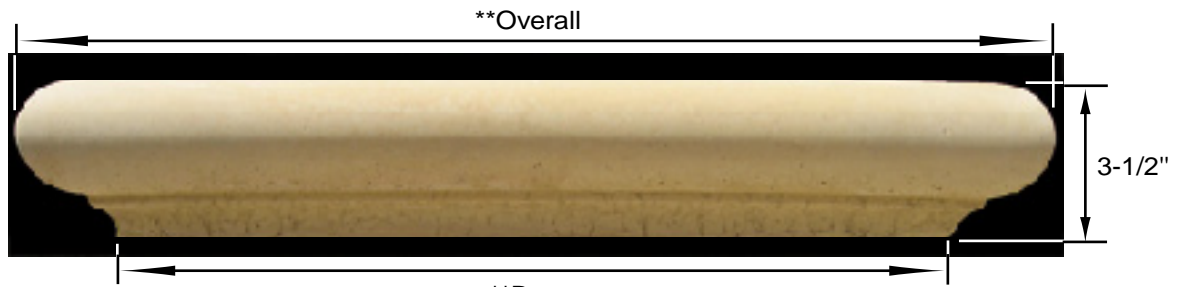

Pilaster Cap
PC-900
Monterey

**Base

**See Base and Overall Dimensions Below

PC-900
Side View

PC-900-__

PC-900-__R

*All pieces have a tolerance of +/- 1/4"

Product	Dimensions	Base	Overall	Wt. (lbs.)
PC-900-12	PILASTER CAP 12" SQ. BASE x 3-1/2" TH	12"	15-1/2"	56
PC-900-12R	ROUND PILASTER CAP 12" DIA. BASE x 3-1/2" TH	12"	15-1/2"	43
PC-900-14	PILASTER CAP 14" SQ. BASE x 3-1/2" TH	14"	17-1/2"	72
PC-900-18	PILASTER CAP 18" SQ. BASE x 3-1/2" TH	18"	21-1/2"	111
PC-900-19	PILASTER CAP 19" SQ. BASE x 3-1/2" TH	19"	22-1/2"	122
PC-900-21	PILASTER CAP 21" SQ. BASE x 3-1/2" TH	21"	24-1/2"	146
PC-900-22	PILASTER CAP 22" SQ. BASE x 3-1/2" TH	22"	25-1/2"	159
PC-900-24	PILASTER CAP 24" SQ. BASE x 3-1/2" TH	24"	27-1/2"	185
PC-900-26	PILASTER CAP 26" SQ. BASE x 3-1/2" TH	26"	29-1/2"	214
PC-900-32R	ROUND PILASTER CAP 32" DIA. BASE x 3-1/2" TH	32"	35-1/2"	281
PC-900-36R	ROUND PILASTER CAP 36" DIA. BASE x 3-1/2" TH	36"	39-1/2"	353