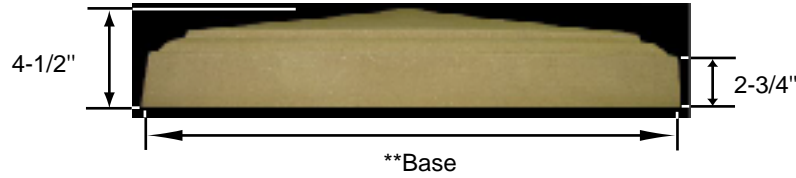

**Pilaster Cap**  
**PC-500**  
Santa Rosa

\*\*See Base Dimension Below

**PC-500**  
**Side View**

**PC-500-\_\_**

\*All pieces have a tolerance of +/- 1/4"

Product	Dimensions	Base	Wt. (lbs.)
PC-500-14	PILASTER CAP 14" SQ. BASE x 4-1/2" TH	14"	68
PC-500-18	PILASTER CAP 18" SQ. BASE x 4-1/2" TH	18"	99
PC-500-24	PILASTER CAP 24" SQ. BASE x 4-1/2" TH	24"	182
PC-500-30	PILASTER CAP 30" SQ. BASE x 4-1/2" TH	30"	283