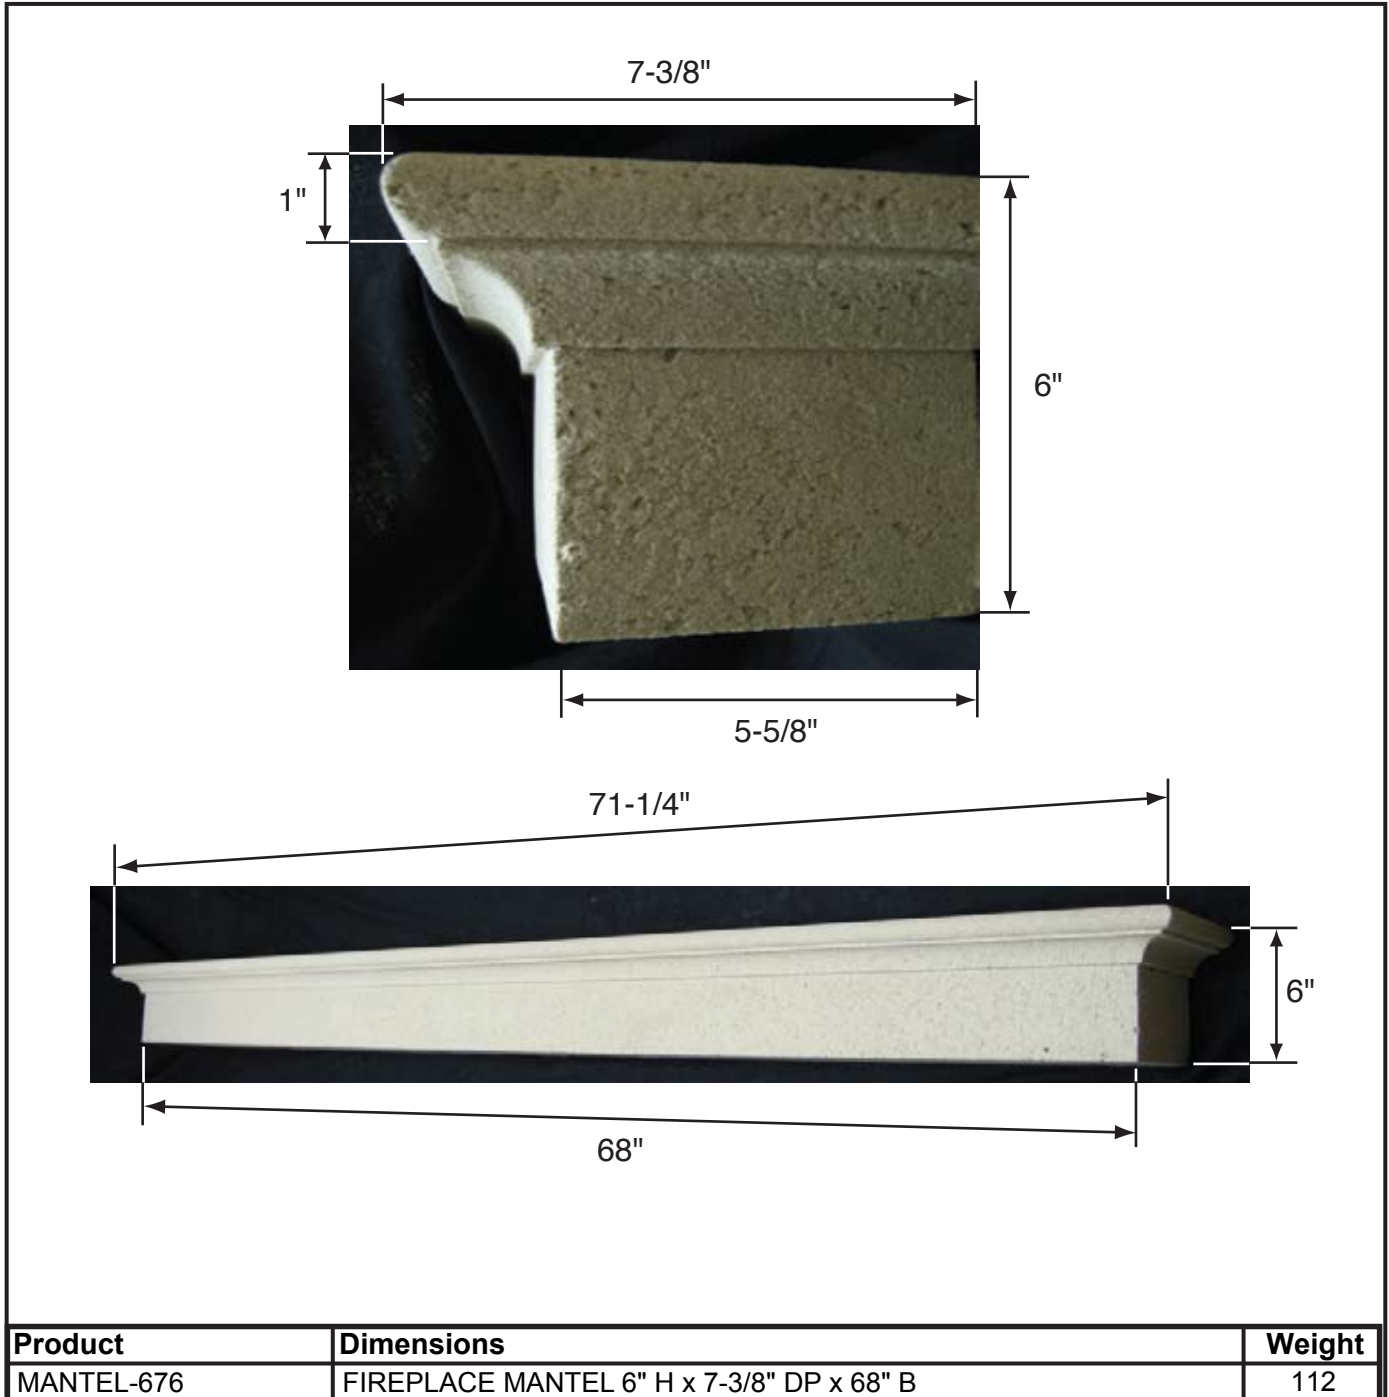

Mantel MANTEL-180-10

Product	Dimensions	Weight
MANTEL-180-10	FIREPLACE MANTEL 7" H x 10" DP x 72" B	145

Mantel MANTEL-676

Mantel MANTEL-768

Product	Dimensions	Weight
MANTEL-768	FIREPLACE MANTEL 2" H x 8" DP x 67-5/8" B	77

Mantel MANTEL-800-12

Product	Dimensions	Weight
MANTEL-800-12	FIREPLACE MANTEL 12" H x 12" DP x 78" B	255

Mantel MANTEL-1014

Mantel MANTEL-1216

Product	Dimensions	Weight
MANTEL-1216	FIREPLACE MANTEL 12" H x 16" DP x 75-1/2" B	300

Mantel MANTEL-8571

Product	Dimensions	Weight
MANTEL-8571	FIREPLACE MANTEL 4-1/2" H x 18-3/8" DP x 68-1/2" B	135