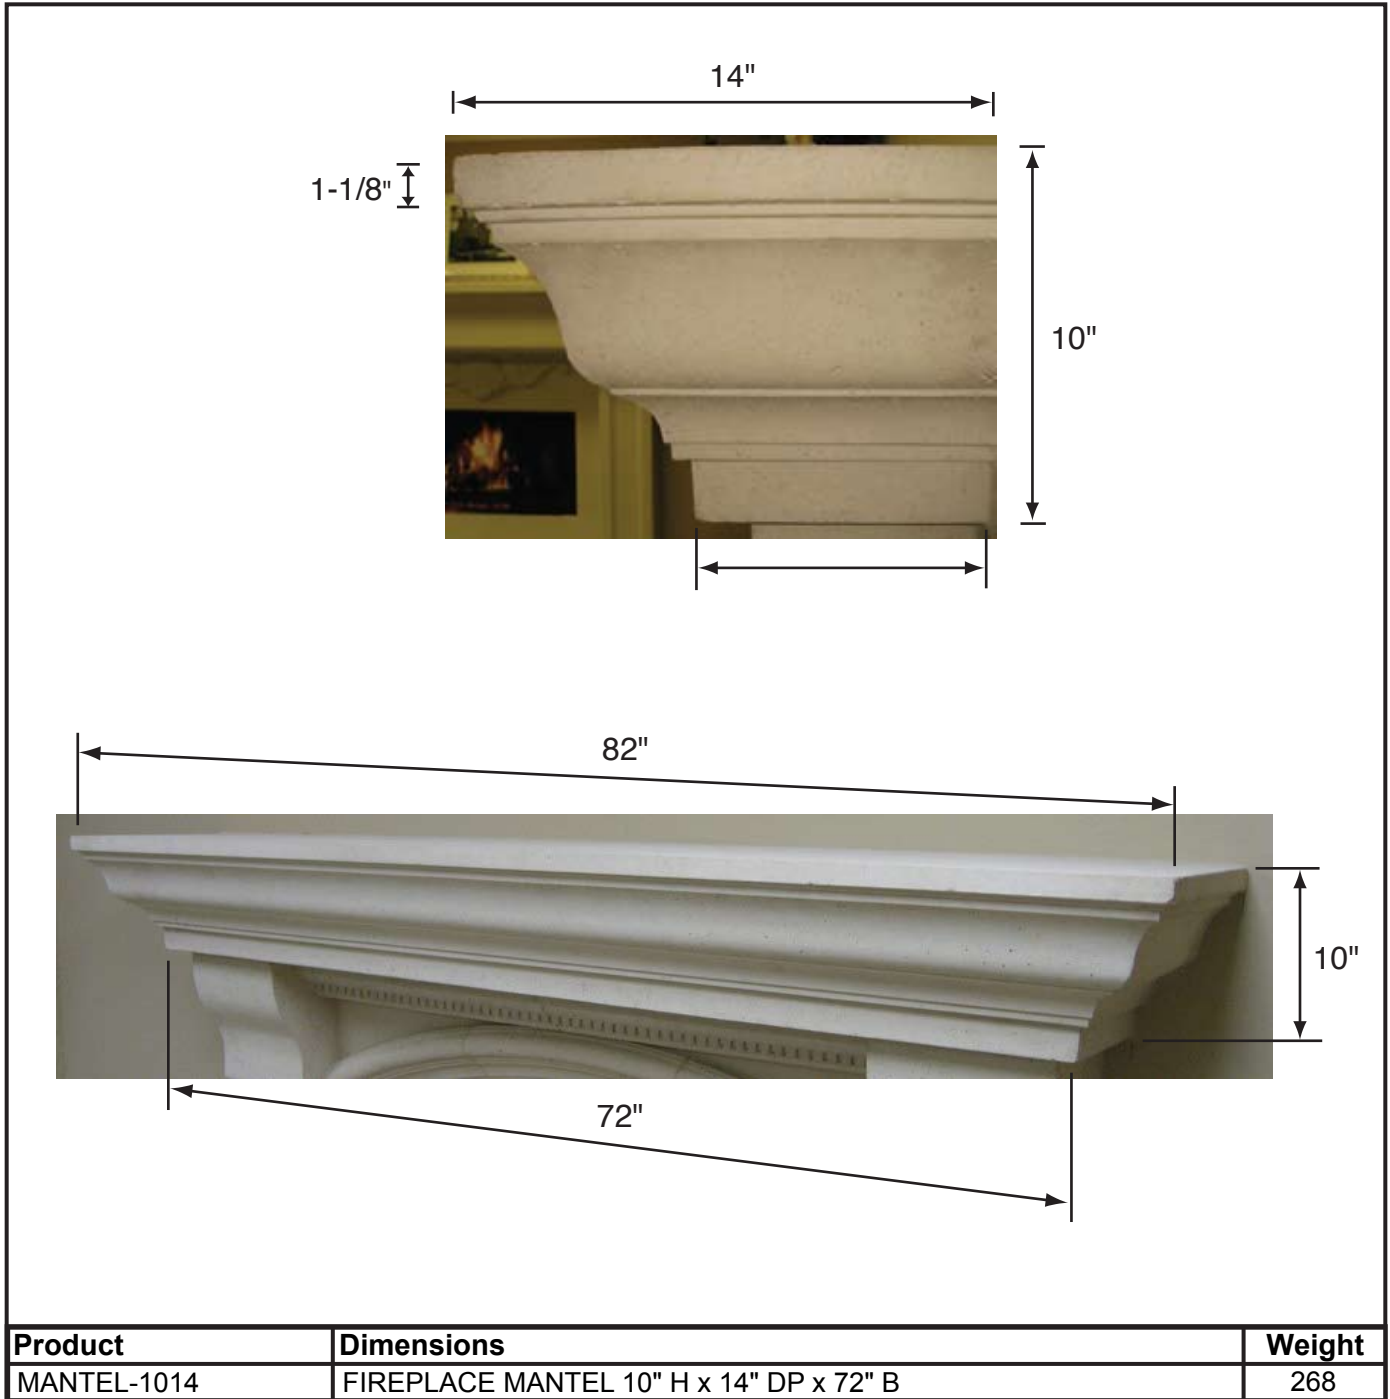

Mantel MANTEL-180-10

Product	Dimensions	Weight
MANTEL-180-10	FIREPLACE MANTEL 7" H x 10" DP x 72" B	145

Mantel MANTEL-676

Mantel MANTEL-768

Product	Dimensions	Weight
MANTEL-768	FIREPLACE MANTEL 2" H x 8" DP x 67-5/8" B	77

Mantel MANTEL-800-12

Product	Dimensions	Weight
MANTEL-800-12	FIREPLACE MANTEL 12" H x 12" DP x 78" B	255

Mantel MANTEL-1014

Mantel MANTEL-1216

Product	Dimensions	Weight
MANTEL-1216	FIREPLACE MANTEL 12" H x 16" DP x 75-1/2" B	300

Mantel MANTEL-8571

Product	Dimensions	Weight
MANTEL-8571	FIREPLACE MANTEL 4-1/2" H x 18-3/8" DP x 68-1/2" B	135