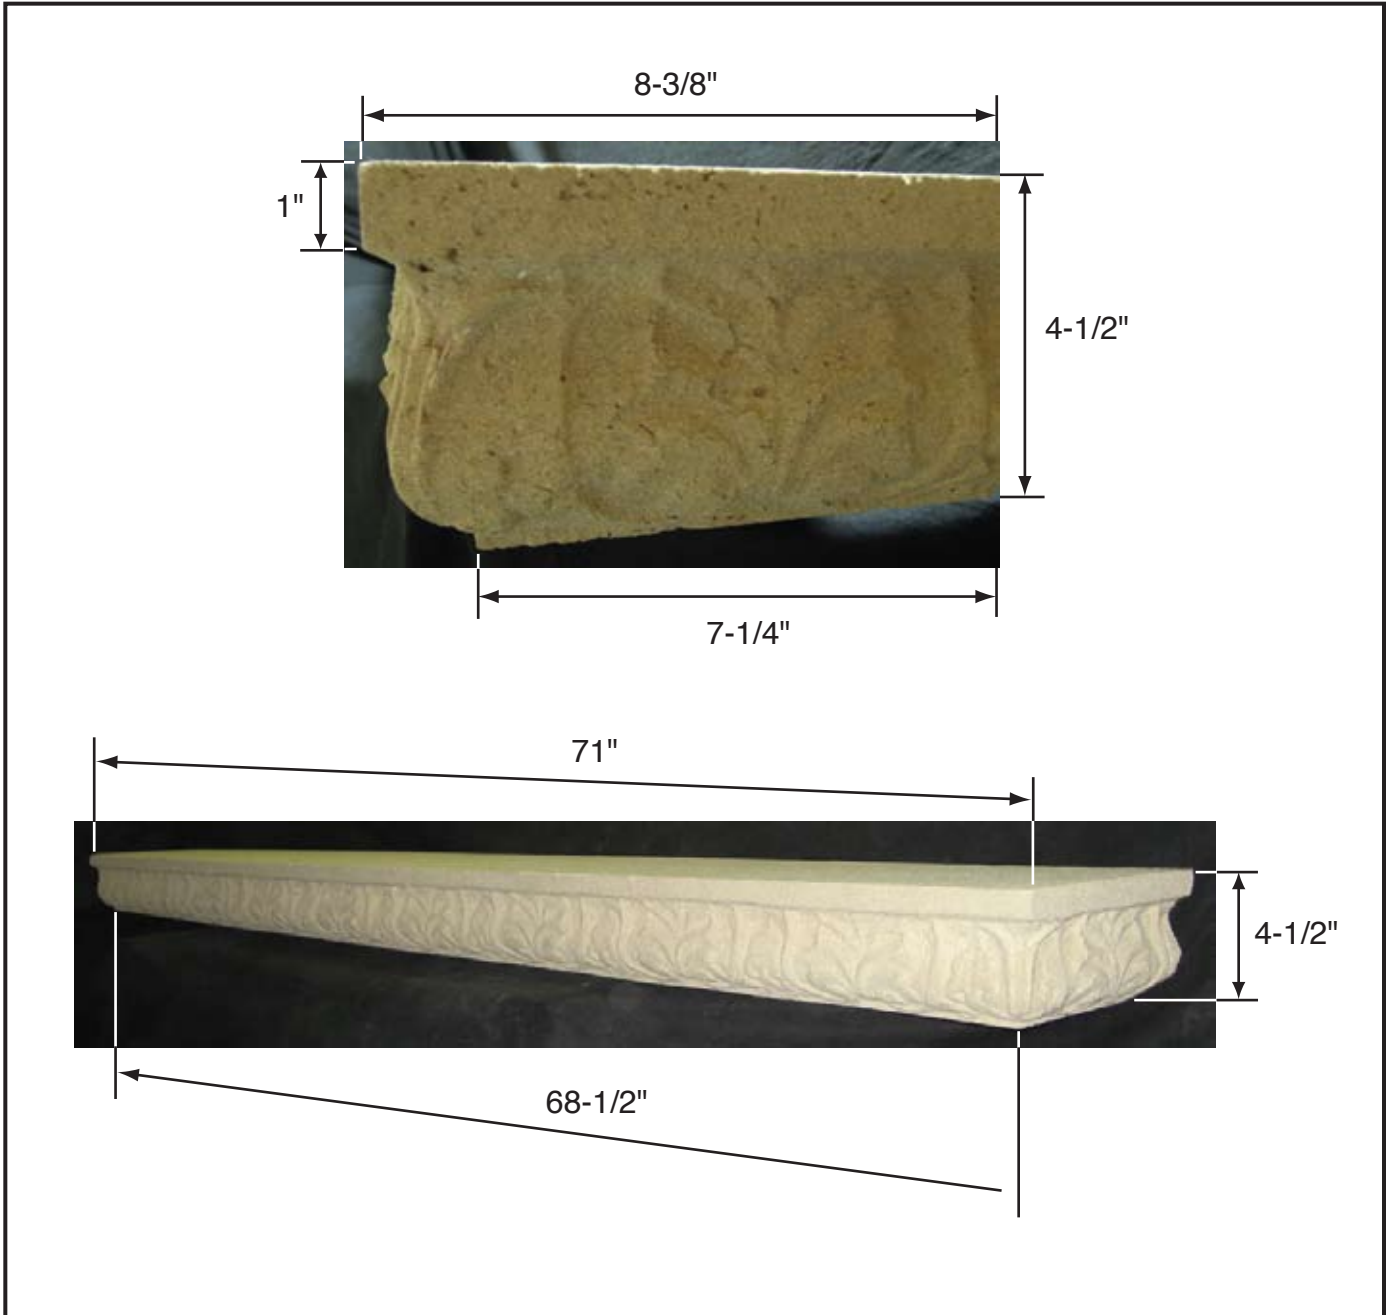

Mantel MANTEL-180-10

Product	Dimensions	Weight
MANTEL-180-10	FIREPLACE MANTEL 7" H x 10" DP x 72" B	145

Mantel MANTEL-676

Mantel MANTEL-768

Product	Dimensions	Weight
MANTEL-768	FIREPLACE MANTEL 2" H x 8" DP x 67-5/8" B	77

Mantel MANTEL-800-12

Product	Dimensions	Weight
MANTEL-800-12	FIREPLACE MANTEL 12" H x 12" DP x 78" B	255

Mantel MANTEL-1014

Mantel MANTEL-1216

Product	Dimensions	Weight
MANTEL-1216	FIREPLACE MANTEL 12" H x 16" DP x 75-1/2" B	300

Mantel MANTEL-8571

Product	Dimensions	Weight
MANTEL-8571	FIREPLACE MANTEL 4-1/2" H x 18-3/8" DP x 68-1/2" B	135