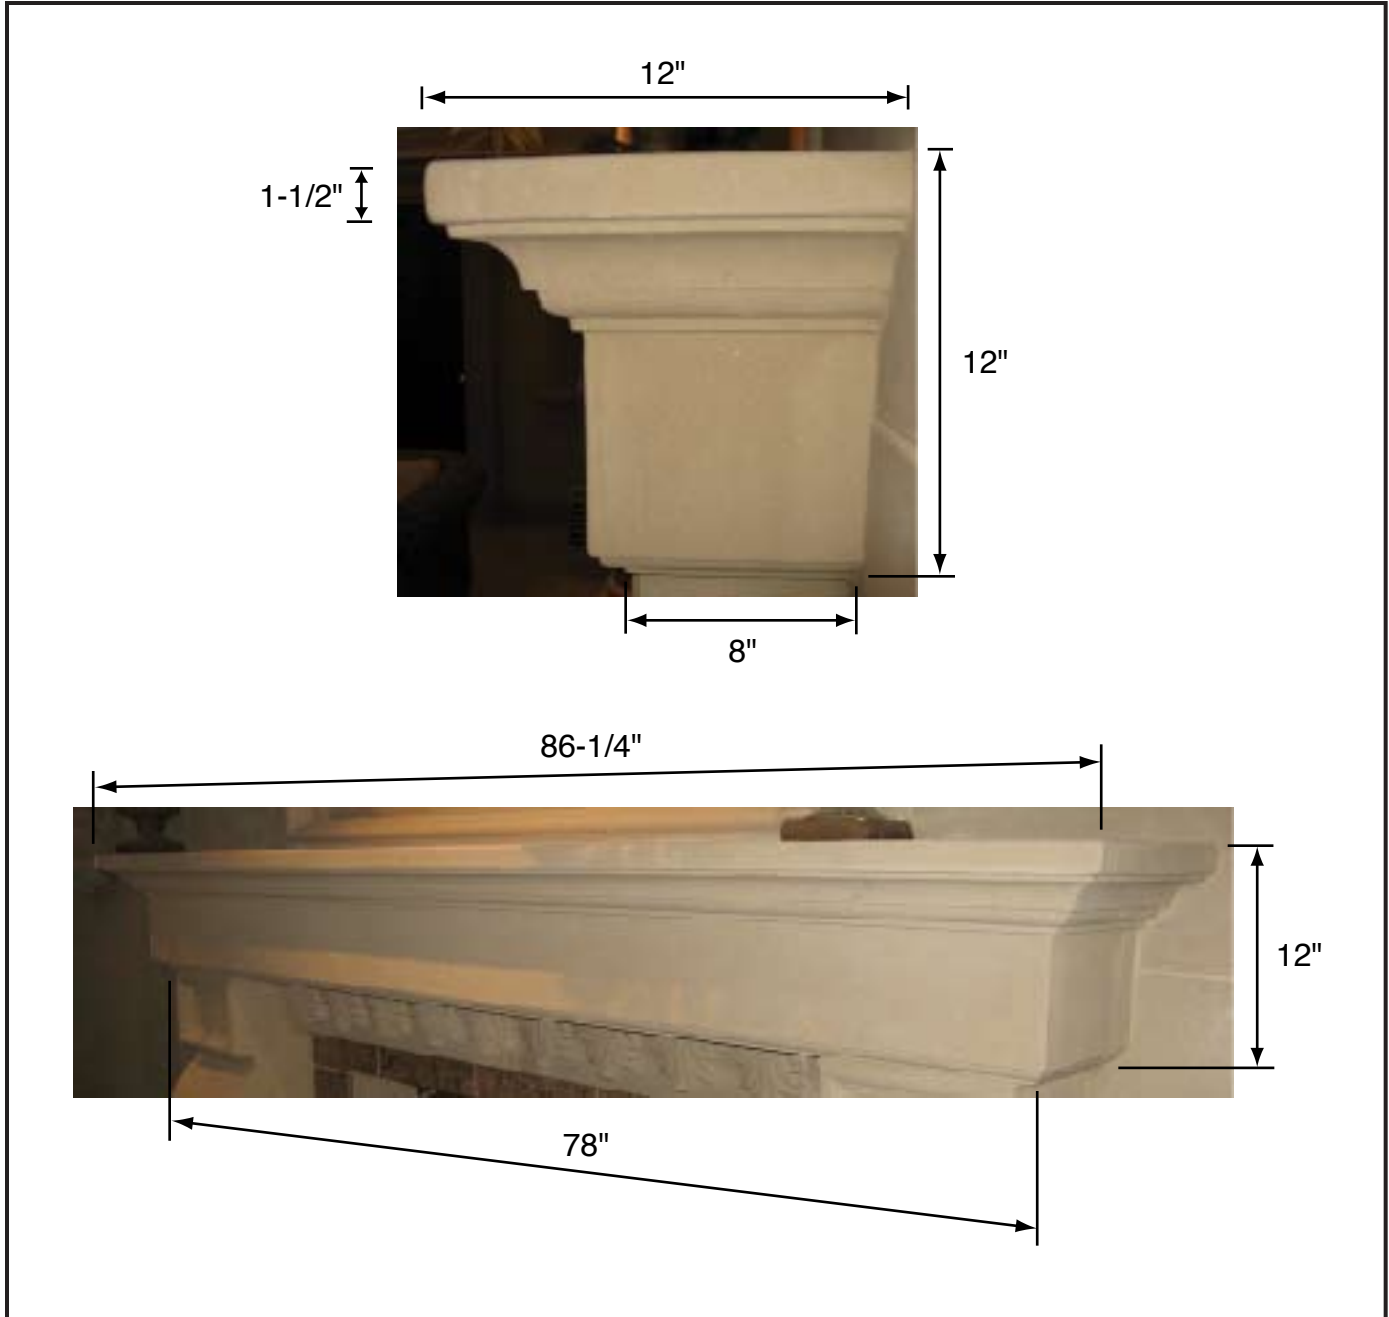

Mantel MANTEL-180-10

Product	Dimensions	Weight
MANTEL-180-10	FIREPLACE MANTEL 7" H x 10" DP x 72" B	145

Mantel MANTEL-676

Mantel MANTEL-768

Product	Dimensions	Weight
MANTEL-768	FIREPLACE MANTEL 2" H x 8" DP x 67-5/8" B	77

Mantel MANTEL-800-12

Product	Dimensions	Weight
MANTEL-800-12	FIREPLACE MANTEL 12" H x 12" DP x 78" B	255

Mantel MANTEL-1014

Mantel MANTEL-1216

Product	Dimensions	Weight
MANTEL-1216	FIREPLACE MANTEL 12" H x 16" DP x 75-1/2" B	300

Mantel MANTEL-8571

Product	Dimensions	Weight
MANTEL-8571	FIREPLACE MANTEL 4-1/2" H x 18-3/8" DP x 68-1/2" B	135