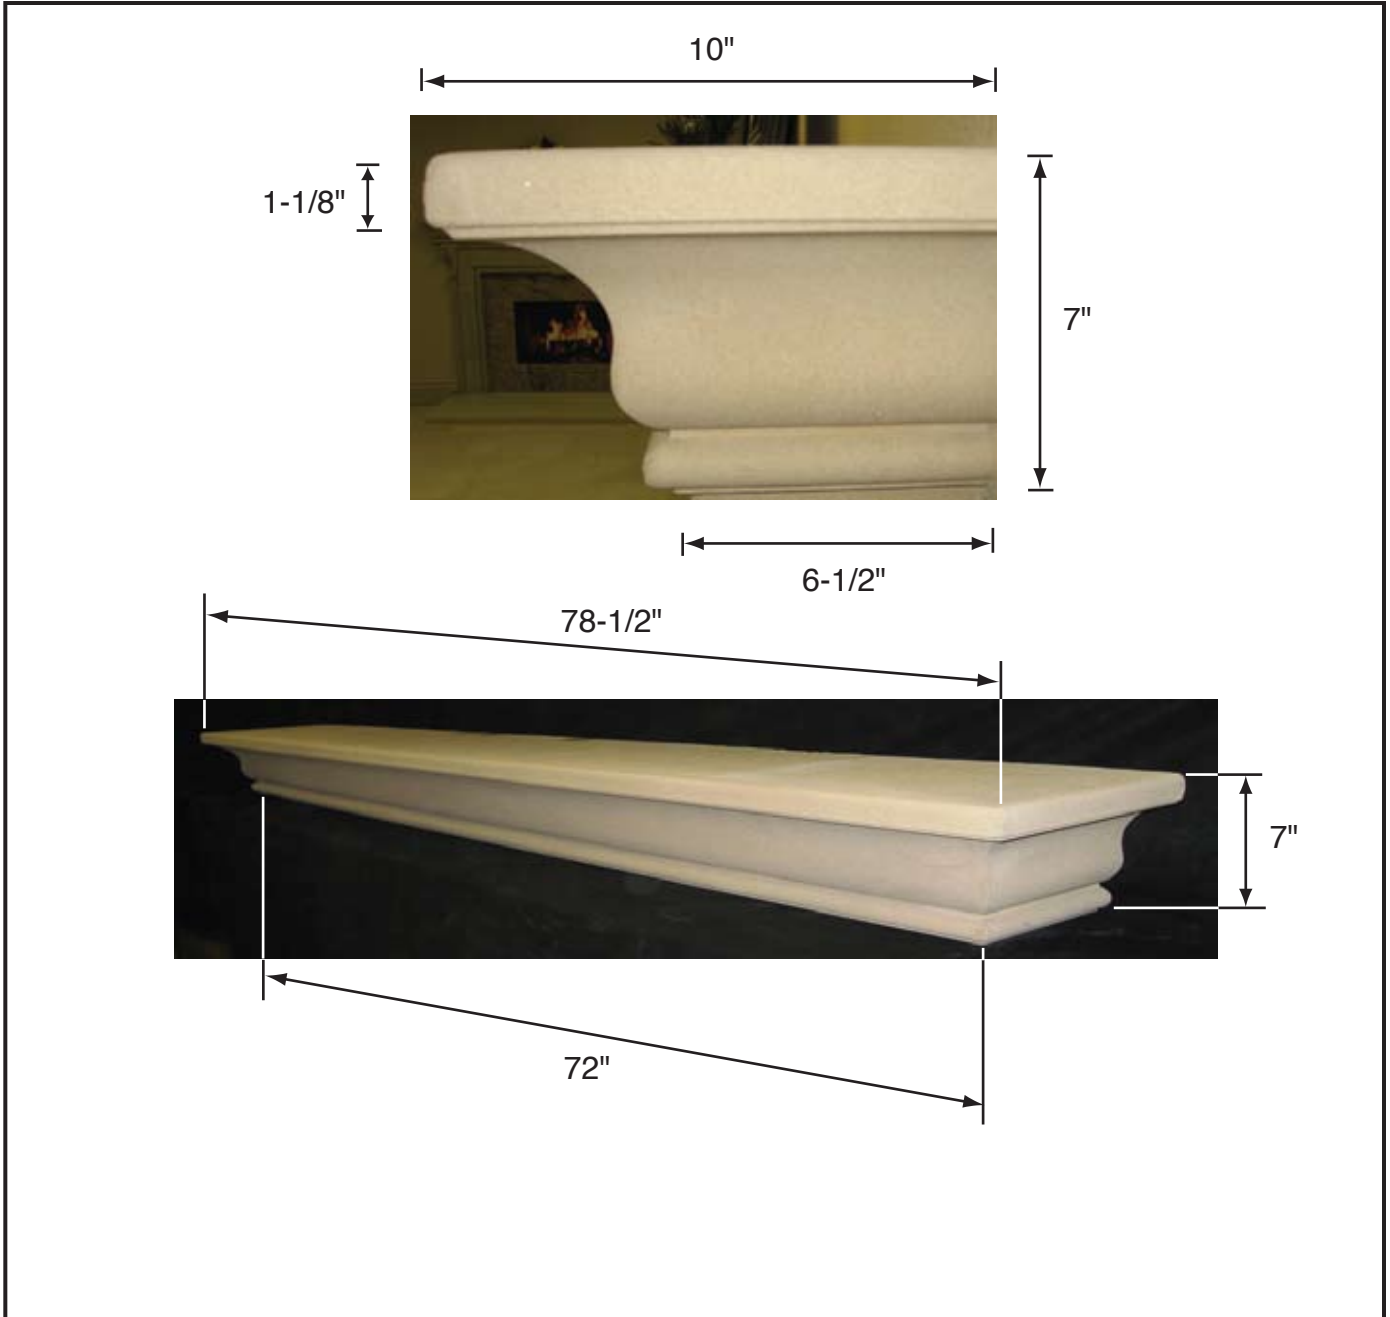

Mantel MANTEL-180-10

Product	Dimensions	Weight
MANTEL-180-10	FIREPLACE MANTEL 7" H x 10" DP x 72" B	145

Mantel MANTEL-676

Mantel MANTEL-768

Product	Dimensions	Weight
MANTEL-768	FIREPLACE MANTEL 2" H x 8" DP x 67-5/8" B	77

Mantel MANTEL-800-12

Product	Dimensions	Weight
MANTEL-800-12	FIREPLACE MANTEL 12" H x 12" DP x 78" B	255

Mantel MANTEL-1014

Mantel MANTEL-1216

Product	Dimensions	Weight
MANTEL-1216	FIREPLACE MANTEL 12" H x 16" DP x 75-1/2" B	300

Mantel MANTEL-8571

Product	Dimensions	Weight
MANTEL-8571	FIREPLACE MANTEL 4-1/2" H x 18-3/8" DP x 68-1/2" B	135