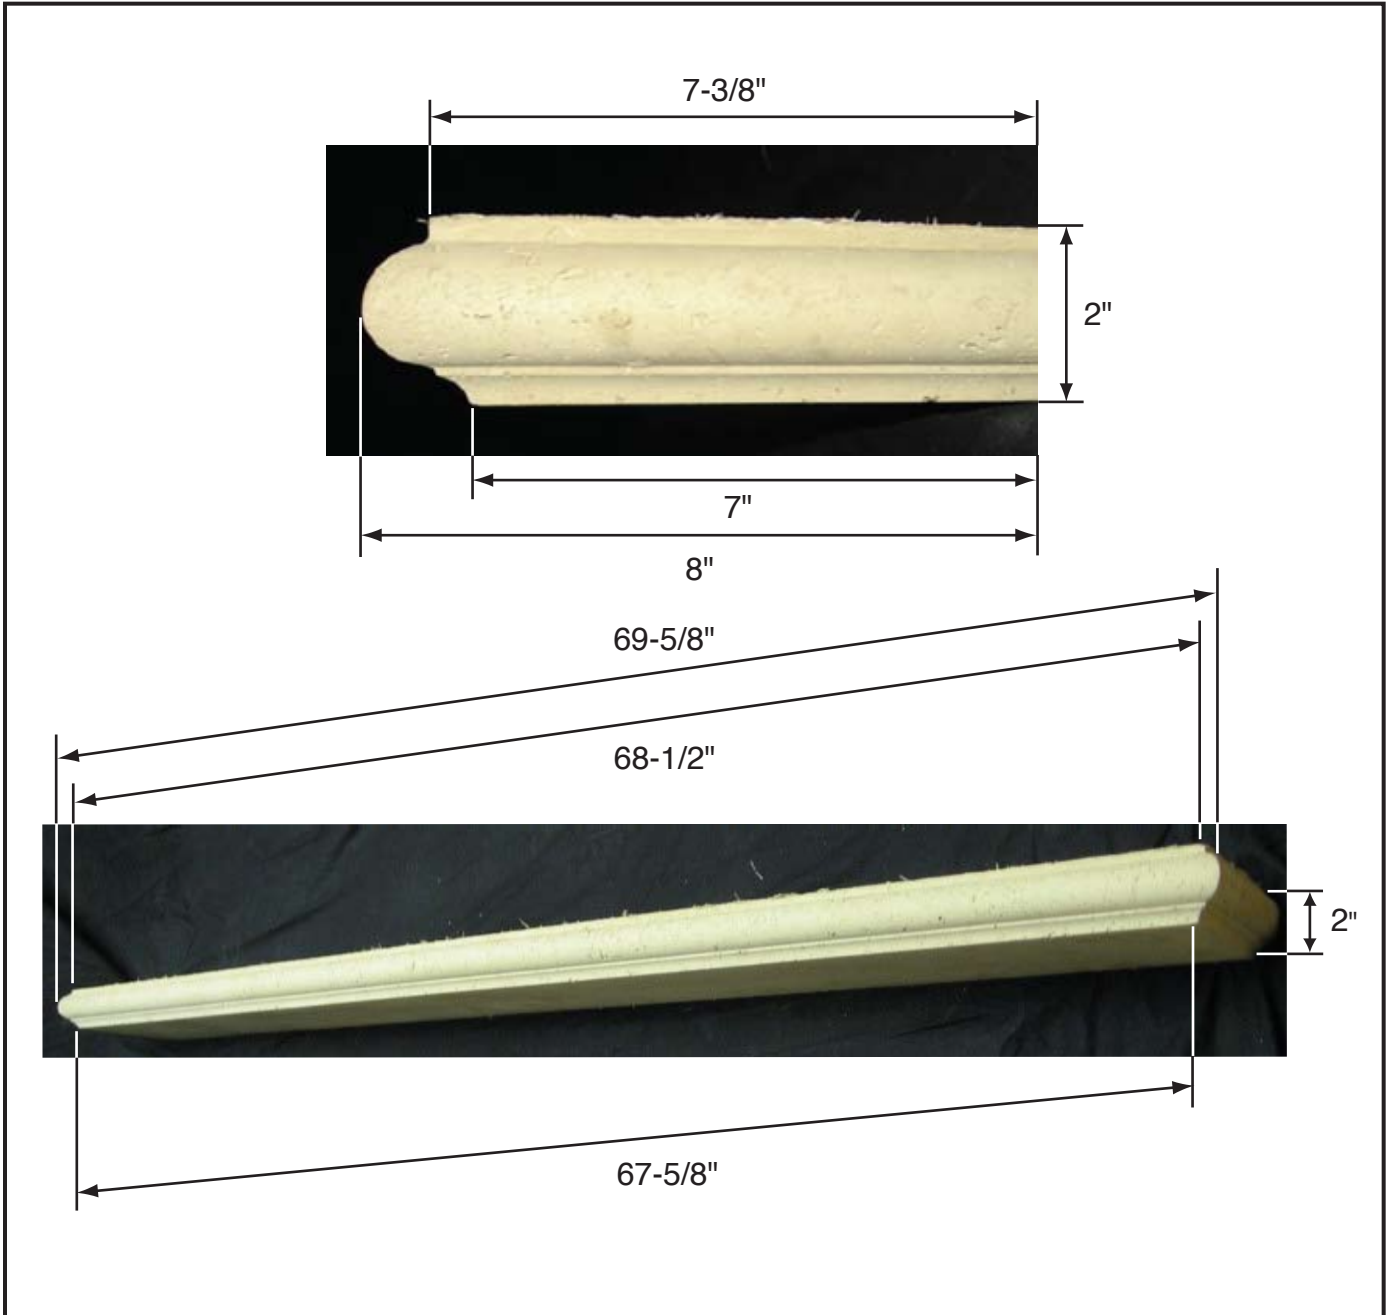

Mantel MANTEL-180-10

Product	Dimensions	Weight
MANTEL-180-10	FIREPLACE MANTEL 7" H x 10" DP x 72" B	145

Mantel MANTEL-676

Mantel MANTEL-768

Product	Dimensions	Weight
MANTEL-768	FIREPLACE MANTEL 2" H x 8" DP x 67-5/8" B	77

Mantel MANTEL-800-12

Product	Dimensions	Weight
MANTEL-800-12	FIREPLACE MANTEL 12" H x 12" DP x 78" B	255

Mantel MANTEL-1014

Mantel MANTEL-1216

Product	Dimensions	Weight
MANTEL-1216	FIREPLACE MANTEL 12" H x 16" DP x 75-1/2" B	300

Mantel MANTEL-8571

Product	Dimensions	Weight
MANTEL-8571	FIREPLACE MANTEL 4-1/2" H x 18-3/8" DP x 68-1/2" B	135