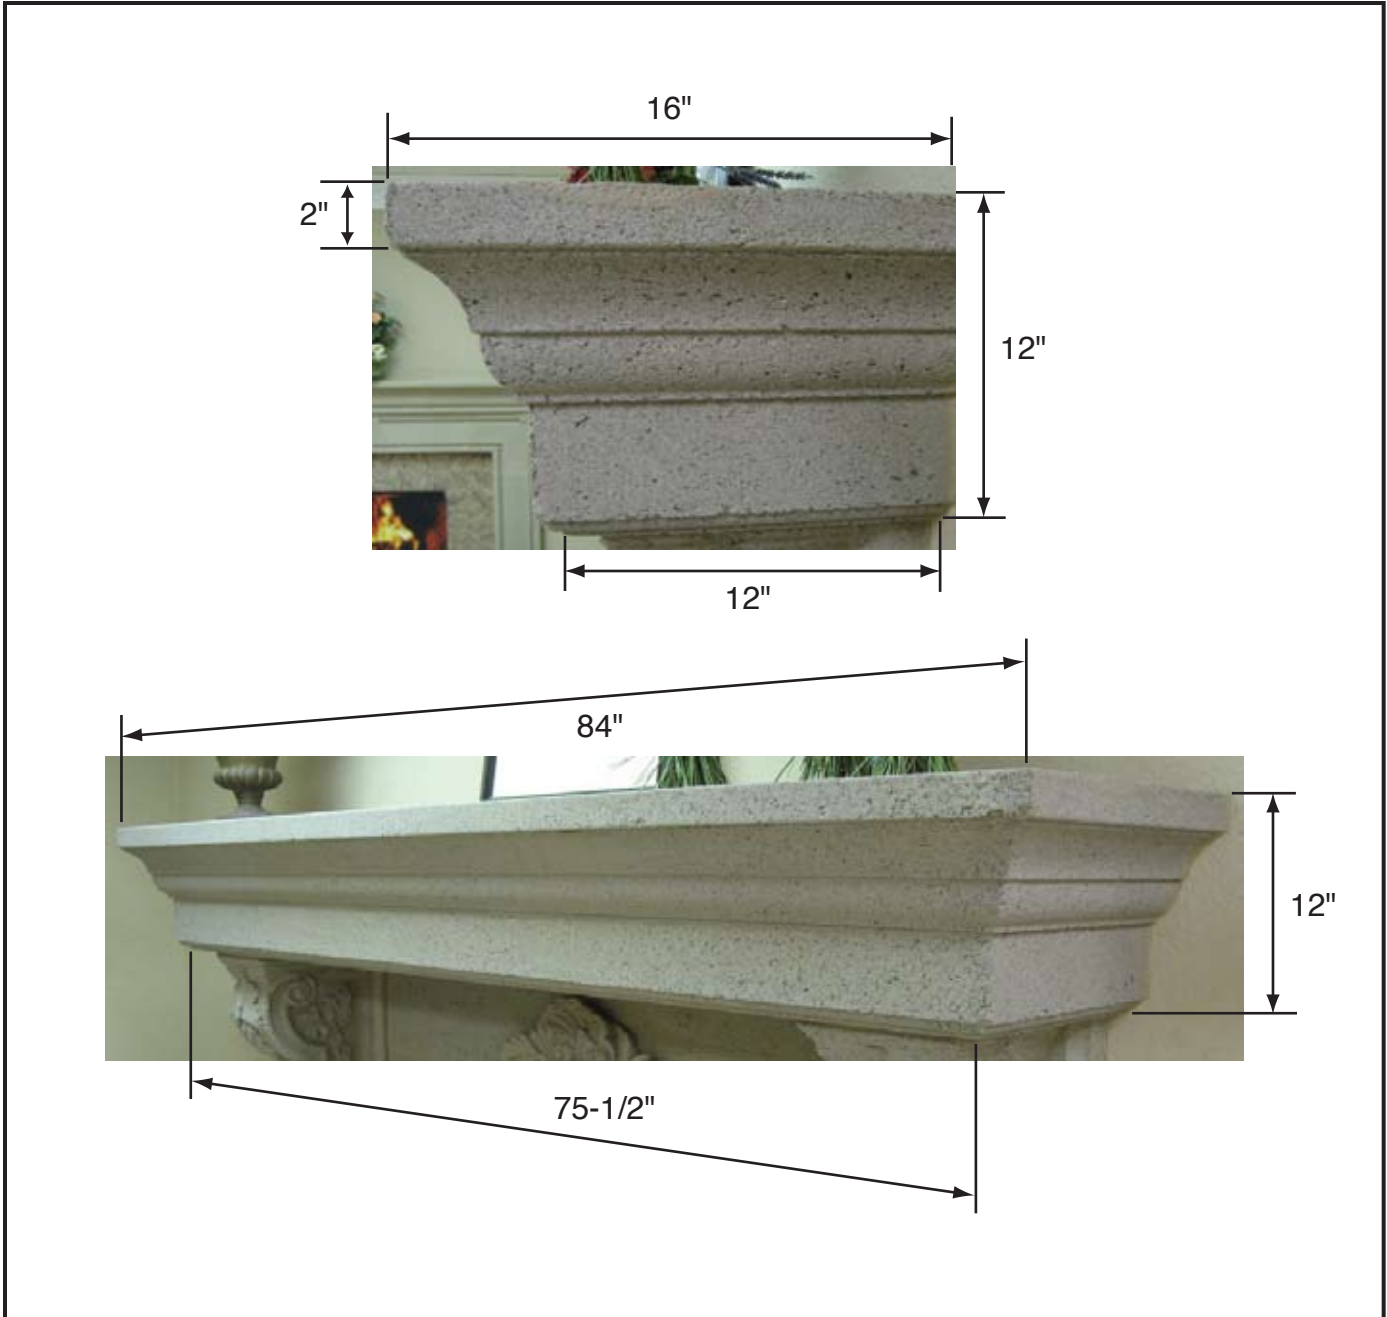

Mantel MANTEL-180-10

Product	Dimensions	Weight
MANTEL-180-10	FIREPLACE MANTEL 7" H x 10" DP x 72" B	145

Mantel MANTEL-676

Mantel MANTEL-768

Product	Dimensions	Weight
MANTEL-768	FIREPLACE MANTEL 2" H x 8" DP x 67-5/8" B	77

Mantel MANTEL-800-12

Product	Dimensions	Weight
MANTEL-800-12	FIREPLACE MANTEL 12" H x 12" DP x 78" B	255

Mantel MANTEL-1014

Mantel MANTEL-1216

Product	Dimensions	Weight
MANTEL-1216	FIREPLACE MANTEL 12" H x 16" DP x 75-1/2" B	300

Mantel MANTEL-8571

Product	Dimensions	Weight
MANTEL-8571	FIREPLACE MANTEL 4-1/2" H x 18-3/8" DP x 68-1/2" B	135