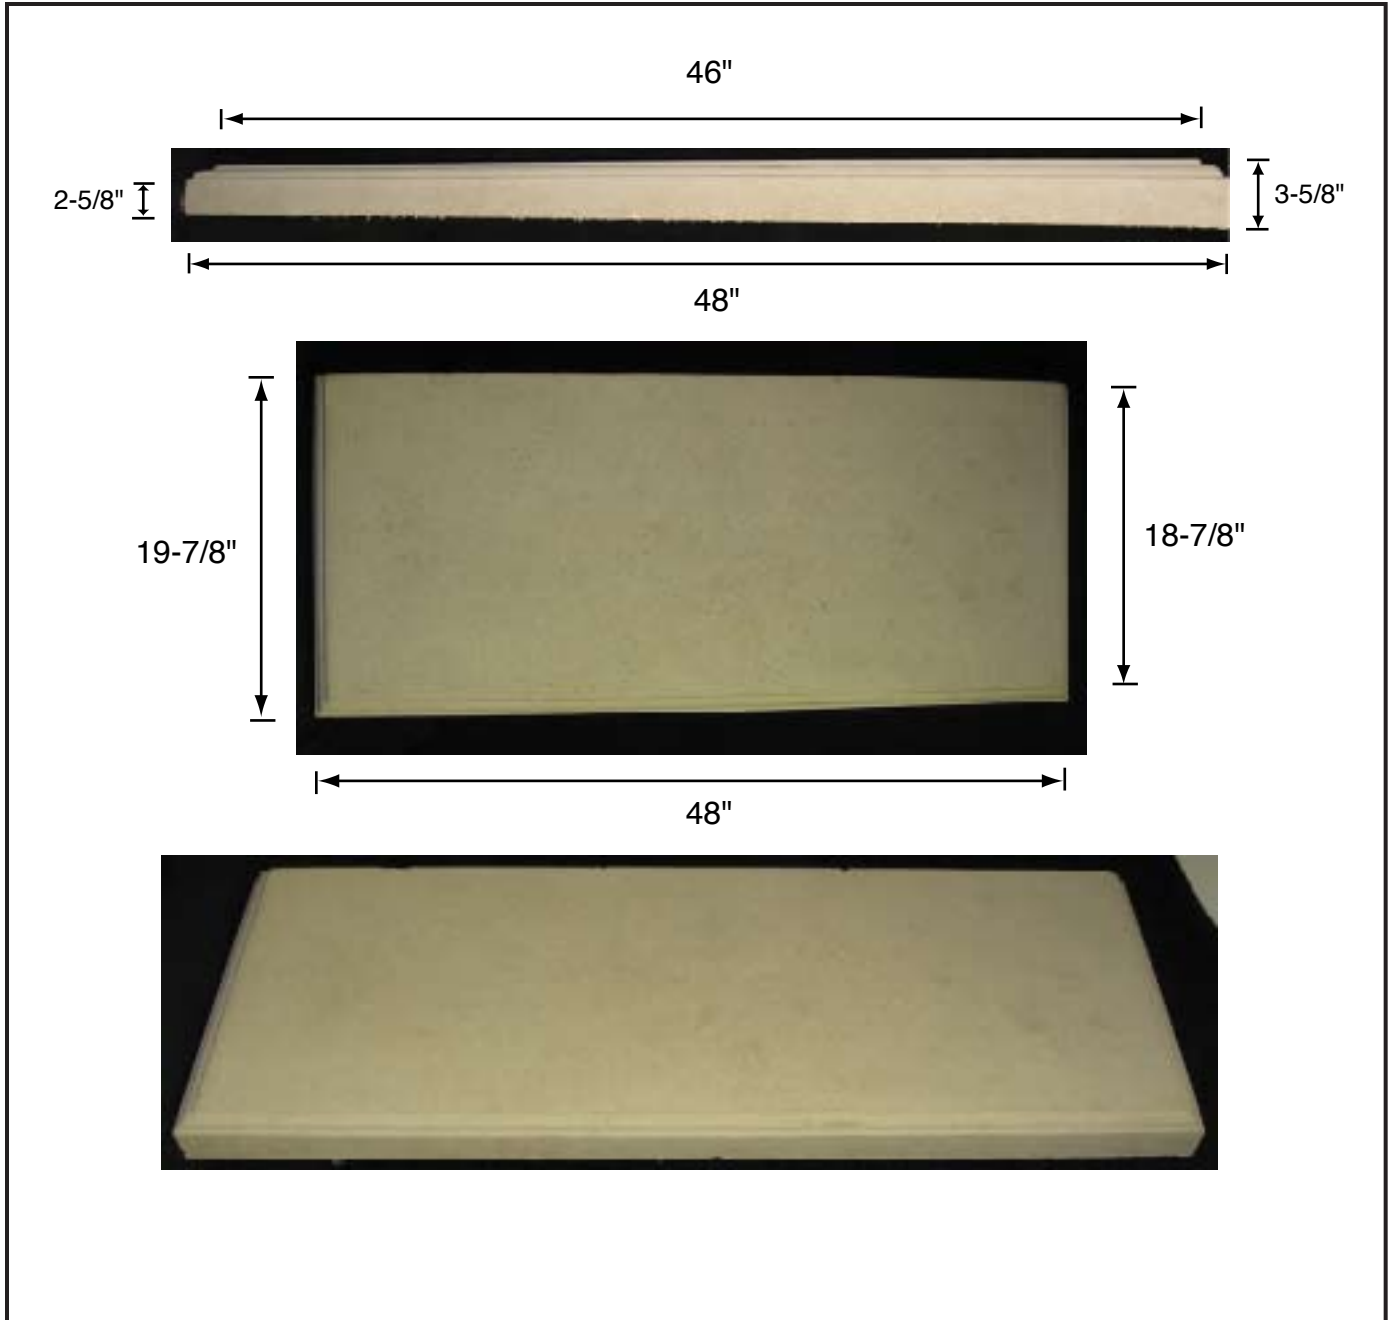

Hearth HTH-2048

Product	Dimensions	Weight
HTH-2048	HEARH (finished on three sides) 19-7/8" W x 3-5/8" TH x 48" L	97

Hearth HTH-2076

Product	Dimensions	Weight
HTH-2076	HEARH (finished on three sides) 19-7/8" W x 3-5/8" TH x 76" L	156