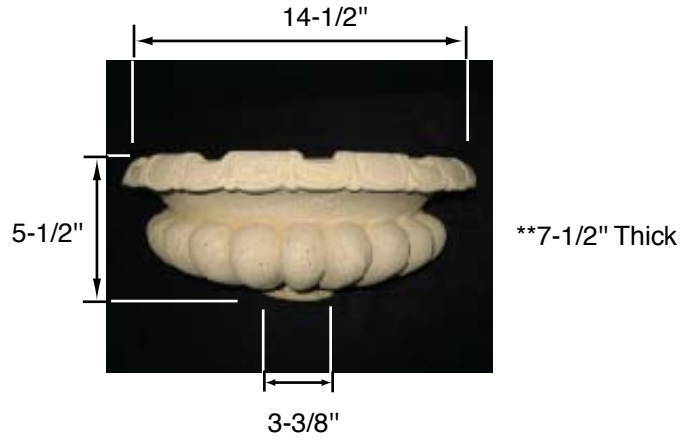

## Fountain Bowls FBL-14, FBL-28

FBL-14

FBL-28

Product	Dimensions	Weight
FBL-14	FOUNTAIN BOWLS 5-1/2" W x 7-1/2" TH x 14-5/8" L	12
FBL-28	FOUNTAIN BOWLS 17" W x 10-1/8" TH x 28" L	48