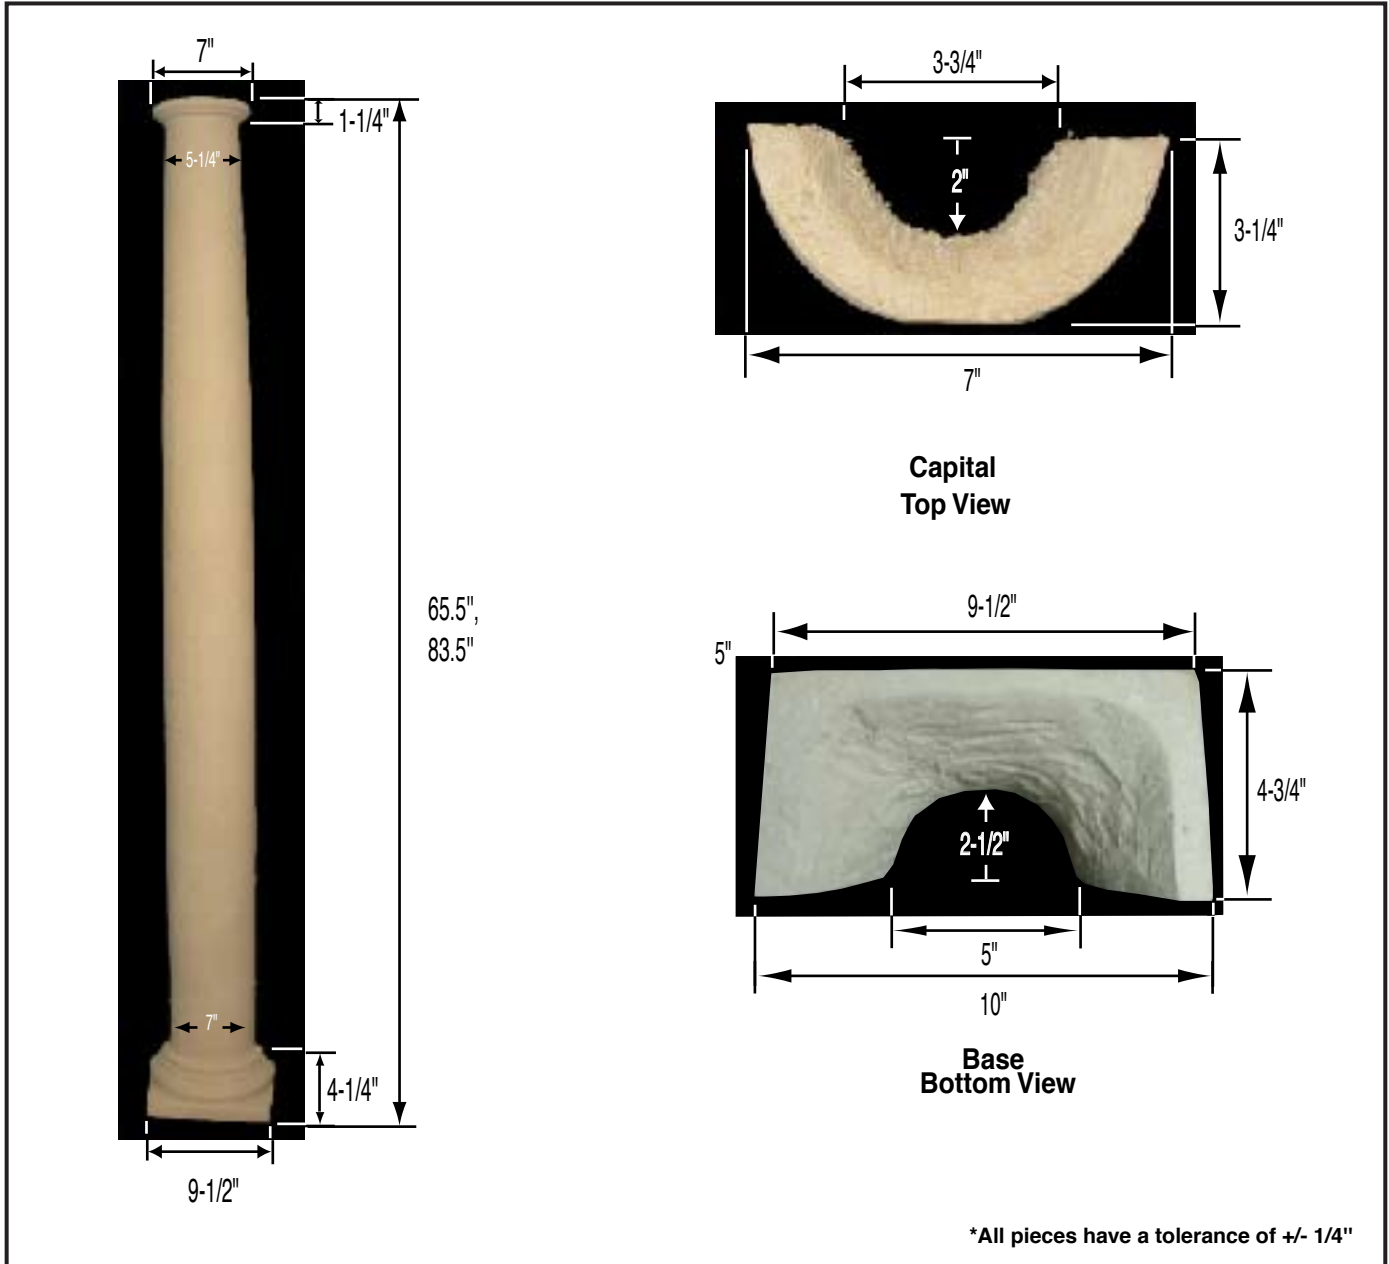

Column TC-65.5-7, TC-84-7

Product	Description	Wt. (lbs.)
TC-65.5-7	TUSCAN COLUMN MEDIAL SPLIT (HALF) 7" DIA x 9-1/2" B x 64-1/2" L	45
TC-84-7	TUSCAN COLUMN MEDIAL SPLIT (HALF) 7" DIA x 9-1/2" B x 83.5" L	33