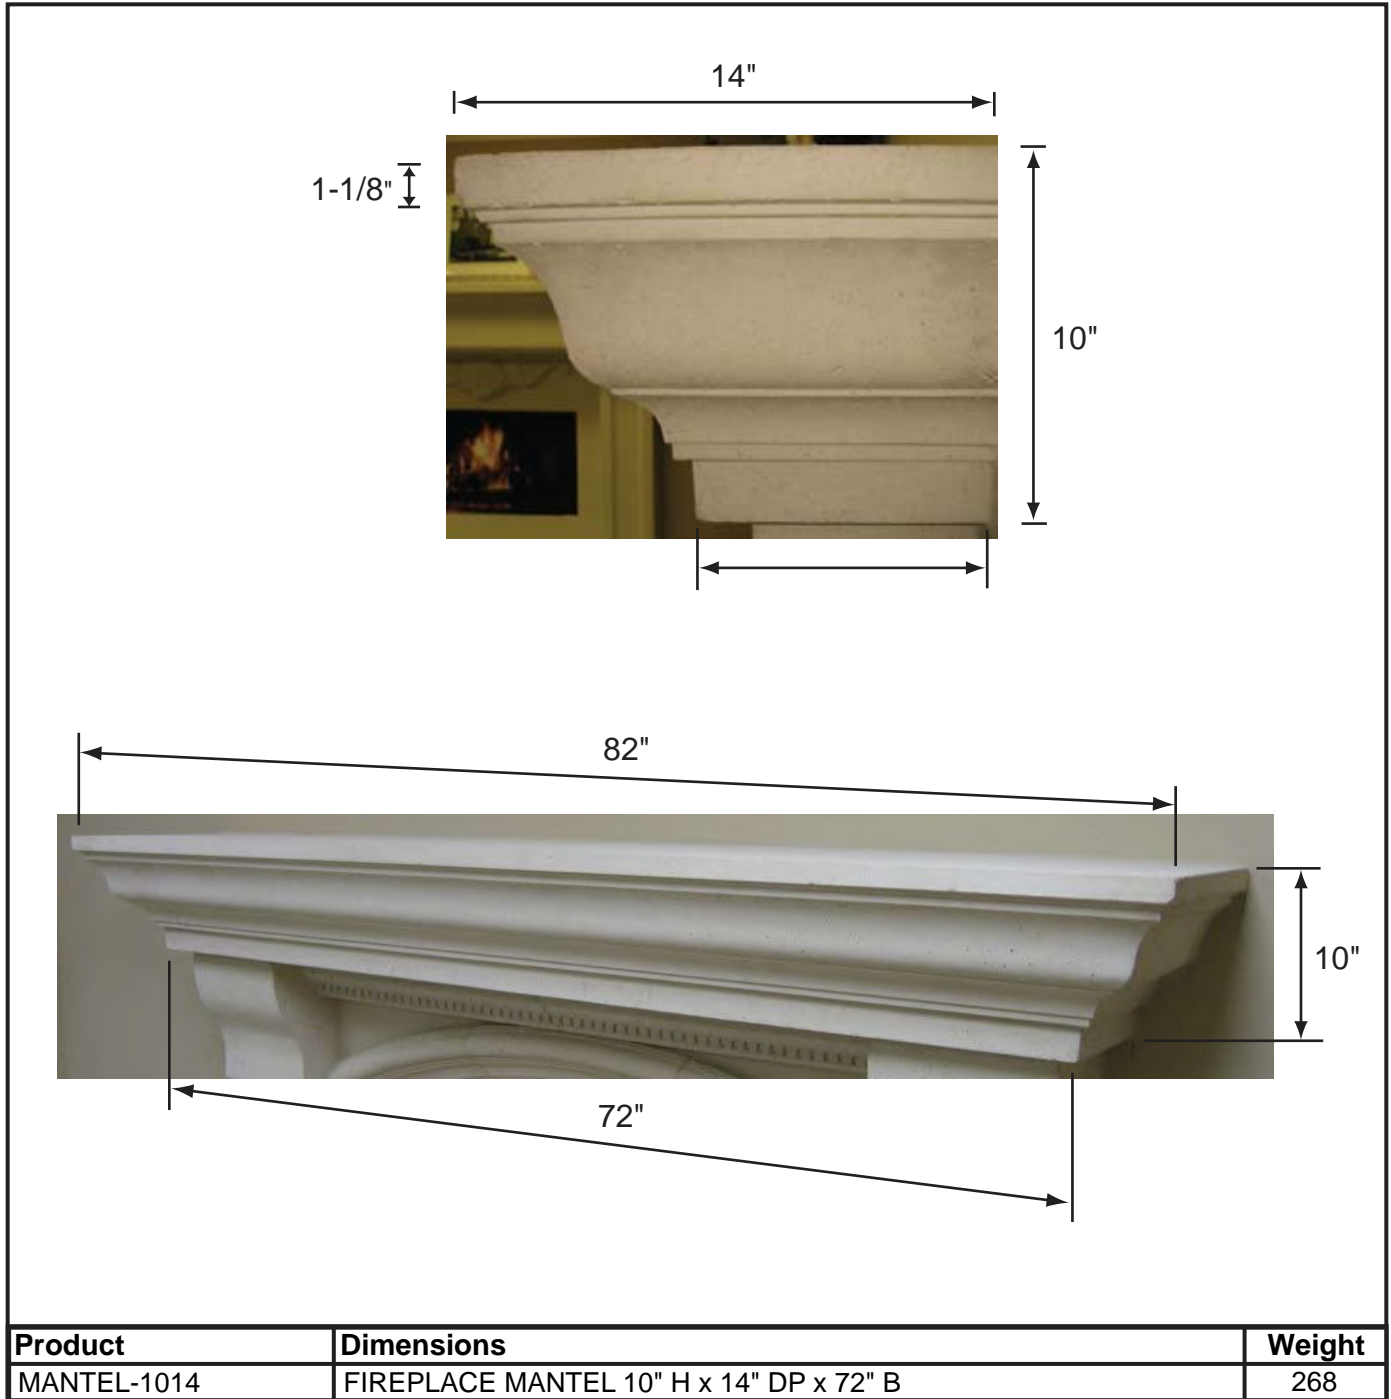

Mantel

MANTEL-180-10

Product	Dimensions	Weight
MANTEL-180-10	FIREPLACE MANTEL 7" H x 10" DP x 72" B	145

Mantel MANTEL-676

Mantel MANTEL-768

Product	Dimensions	Weight
MANTEL-768	FIREPLACE MANTEL 2" H x 8" DP x 67-5/8" B	77

Mantel

MANTEL-800-12

Product	Dimensions	Weight
MANTEL-800-12	FIREPLACE MANTEL 12" H x 12" DP x 78" B	255

Mantel MANTEL-1014

Mantel MANTEL-1216

Product	Dimensions	Weight
MANTEL-1216	FIREPLACE MANTEL 12" H x 16" DP x 75-1/2" B	300

Mantel MANTEL-8571

Product	Dimensions	Weight
MANTEL-8571	FIREPLACE MANTEL 4-1/2" H x 8-3/8" DP x 68-1/2" B	135