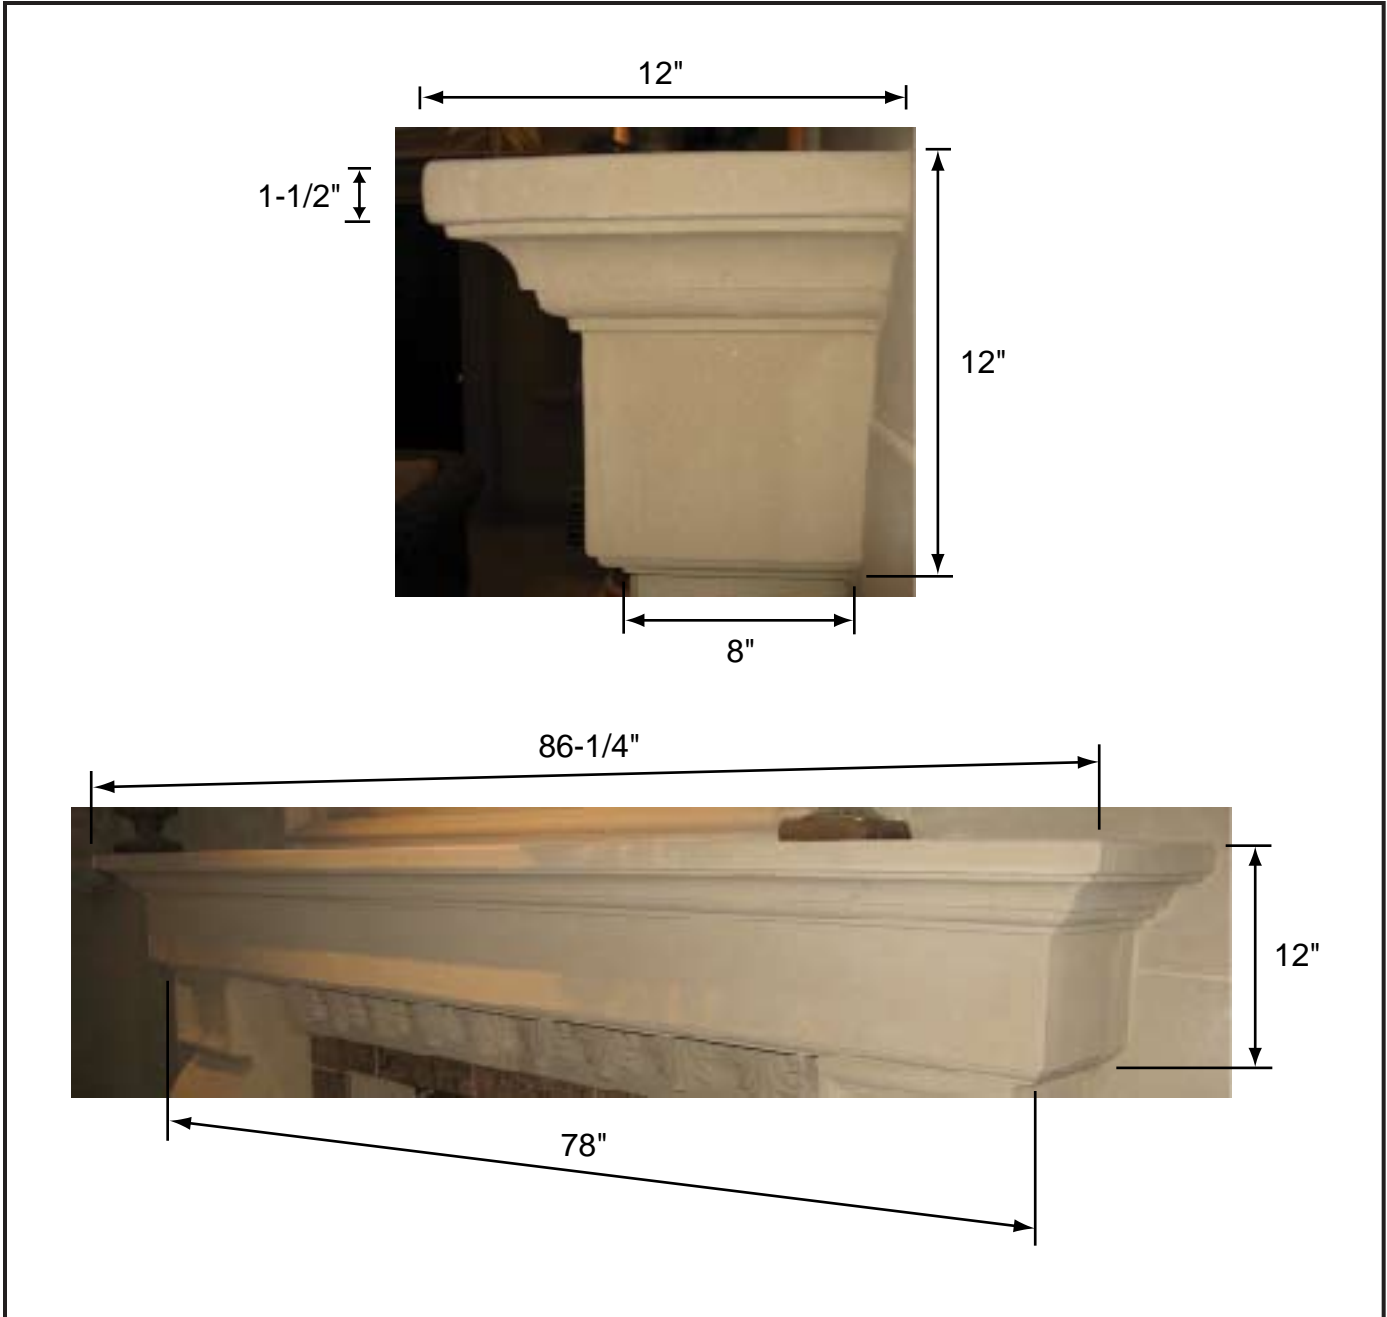

Mantel

MANTEL-180-10

Product	Dimensions	Weight
MANTEL-180-10	FIREPLACE MANTEL 7" H x 10" DP x 72" B	145

Mantel MANTEL-676

Mantel MANTEL-768

Product	Dimensions	Weight
MANTEL-768	FIREPLACE MANTEL 2" H x 8" DP x 67-5/8" B	77

Mantel

MANTEL-800-12

Product	Dimensions	Weight
MANTEL-800-12	FIREPLACE MANTEL 12" H x 12" DP x 78" B	255

Mantel MANTEL-1014

Mantel MANTEL-1216

Product	Dimensions	Weight
MANTEL-1216	FIREPLACE MANTEL 12" H x 16" DP x 75-1/2" B	300

Mantel MANTEL-8571

Product	Dimensions	Weight
MANTEL-8571	FIREPLACE MANTEL 4-1/2" H x 8-3/8" DP x 68-1/2" B	135