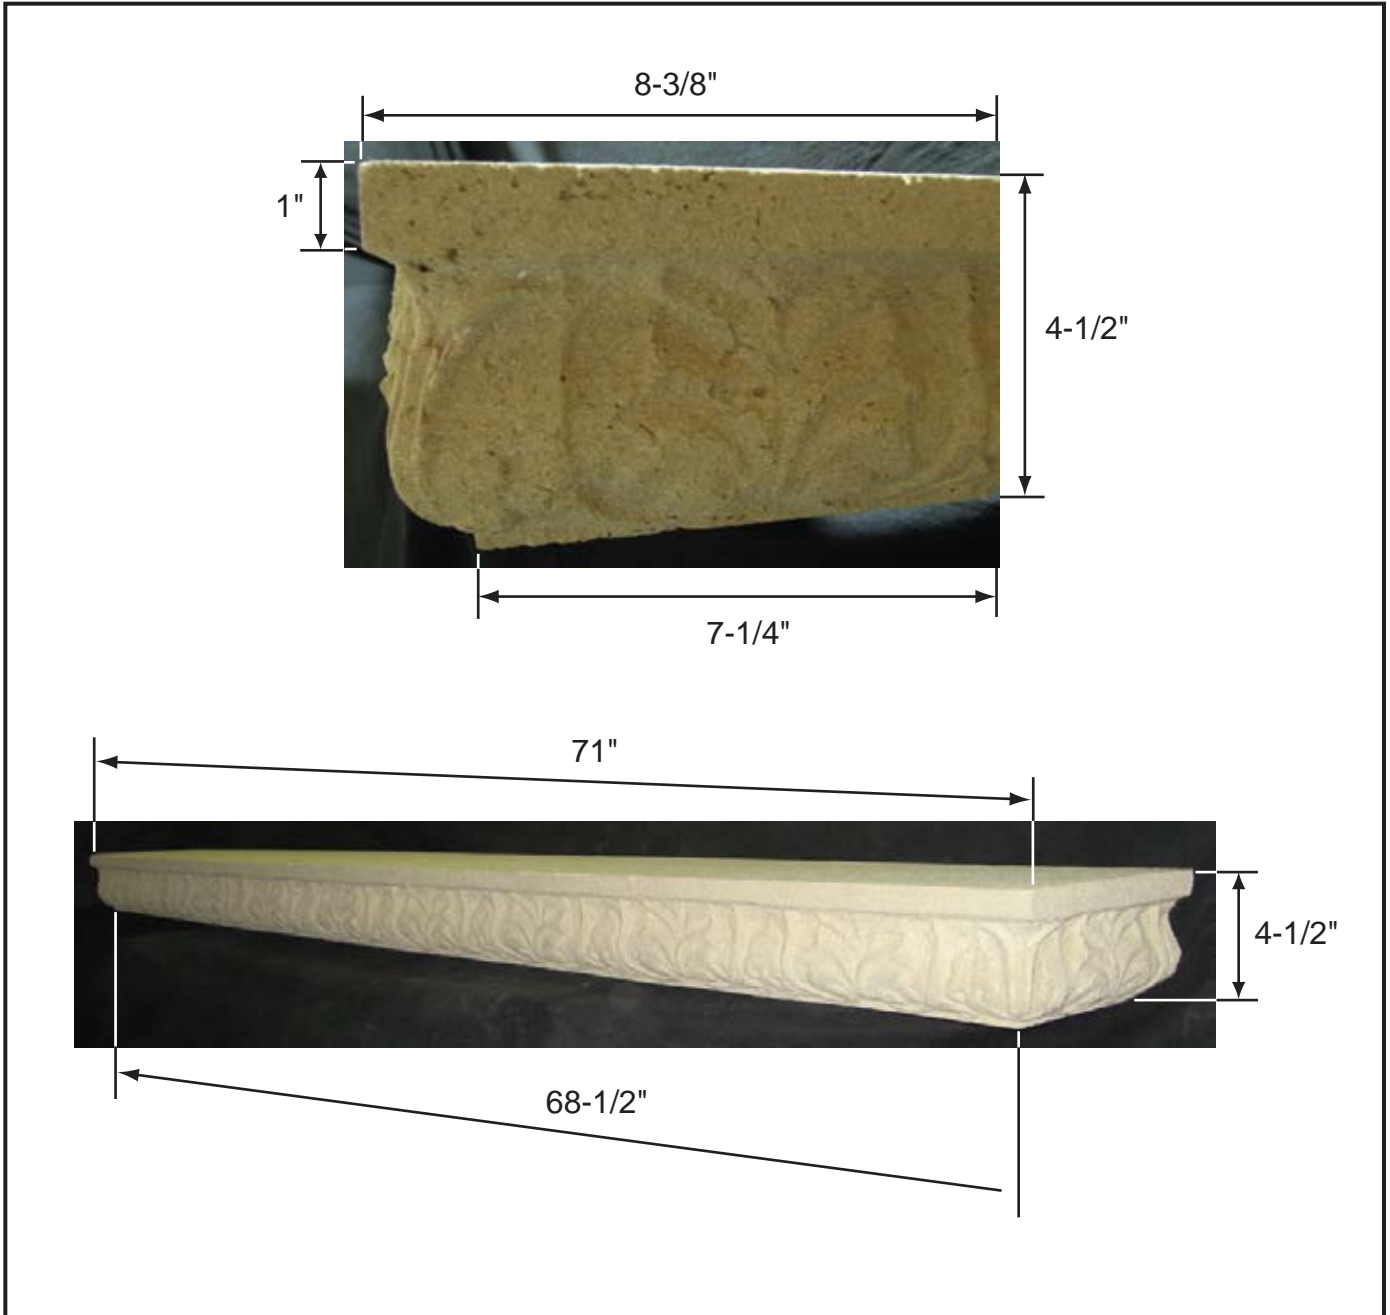

Mantel

MANTEL-180-10

Product	Dimensions	Weight
MANTEL-180-10	FIREPLACE MANTEL 7" H x 10" DP x 72" B	145

Mantel MANTEL-676

Mantel MANTEL-768

Product	Dimensions	Weight
MANTEL-768	FIREPLACE MANTEL 2" H x 8" DP x 67-5/8" B	77

Mantel

MANTEL-800-12

Product	Dimensions	Weight
MANTEL-800-12	FIREPLACE MANTEL 12" H x 12" DP x 78" B	255

Mantel MANTEL-1014

Mantel MANTEL-1216

Product	Dimensions	Weight
MANTEL-1216	FIREPLACE MANTEL 12" H x 16" DP x 75-1/2" B	300

Mantel MANTEL-8571

Product	Dimensions	Weight
MANTEL-8571	FIREPLACE MANTEL 4-1/2" H x 8-3/8" DP x 68-1/2" B	135