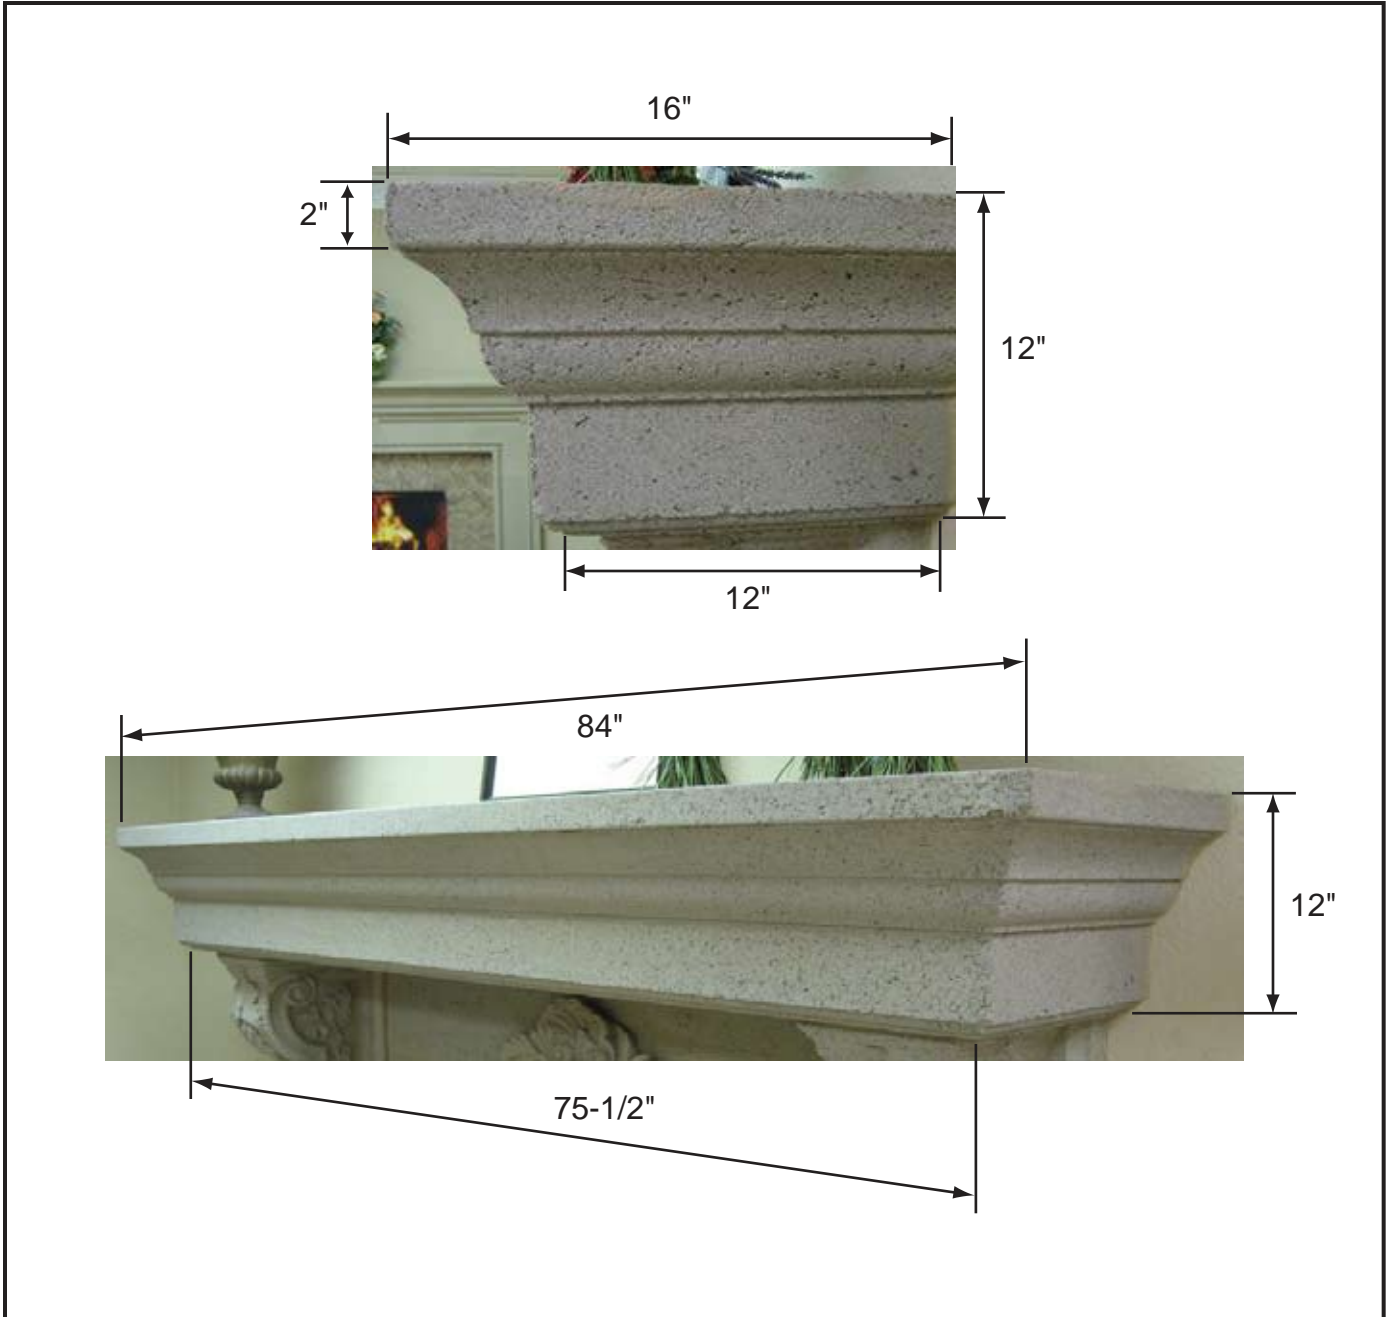

Mantel

MANTEL-180-10

Product	Dimensions	Weight
MANTEL-180-10	FIREPLACE MANTEL 7" H x 10" DP x 72" B	145

Mantel MANTEL-676

Mantel MANTEL-768

Product	Dimensions	Weight
MANTEL-768	FIREPLACE MANTEL 2" H x 8" DP x 67-5/8" B	77

Mantel

MANTEL-800-12

Product	Dimensions	Weight
MANTEL-800-12	FIREPLACE MANTEL 12" H x 12" DP x 78" B	255

Mantel MANTEL-1014

Mantel MANTEL-1216

Product	Dimensions	Weight
MANTEL-1216	FIREPLACE MANTEL 12" H x 16" DP x 75-1/2" B	300

Mantel MANTEL-8571

Product	Dimensions	Weight
MANTEL-8571	FIREPLACE MANTEL 4-1/2" H x 8-3/8" DP x 68-1/2" B	135