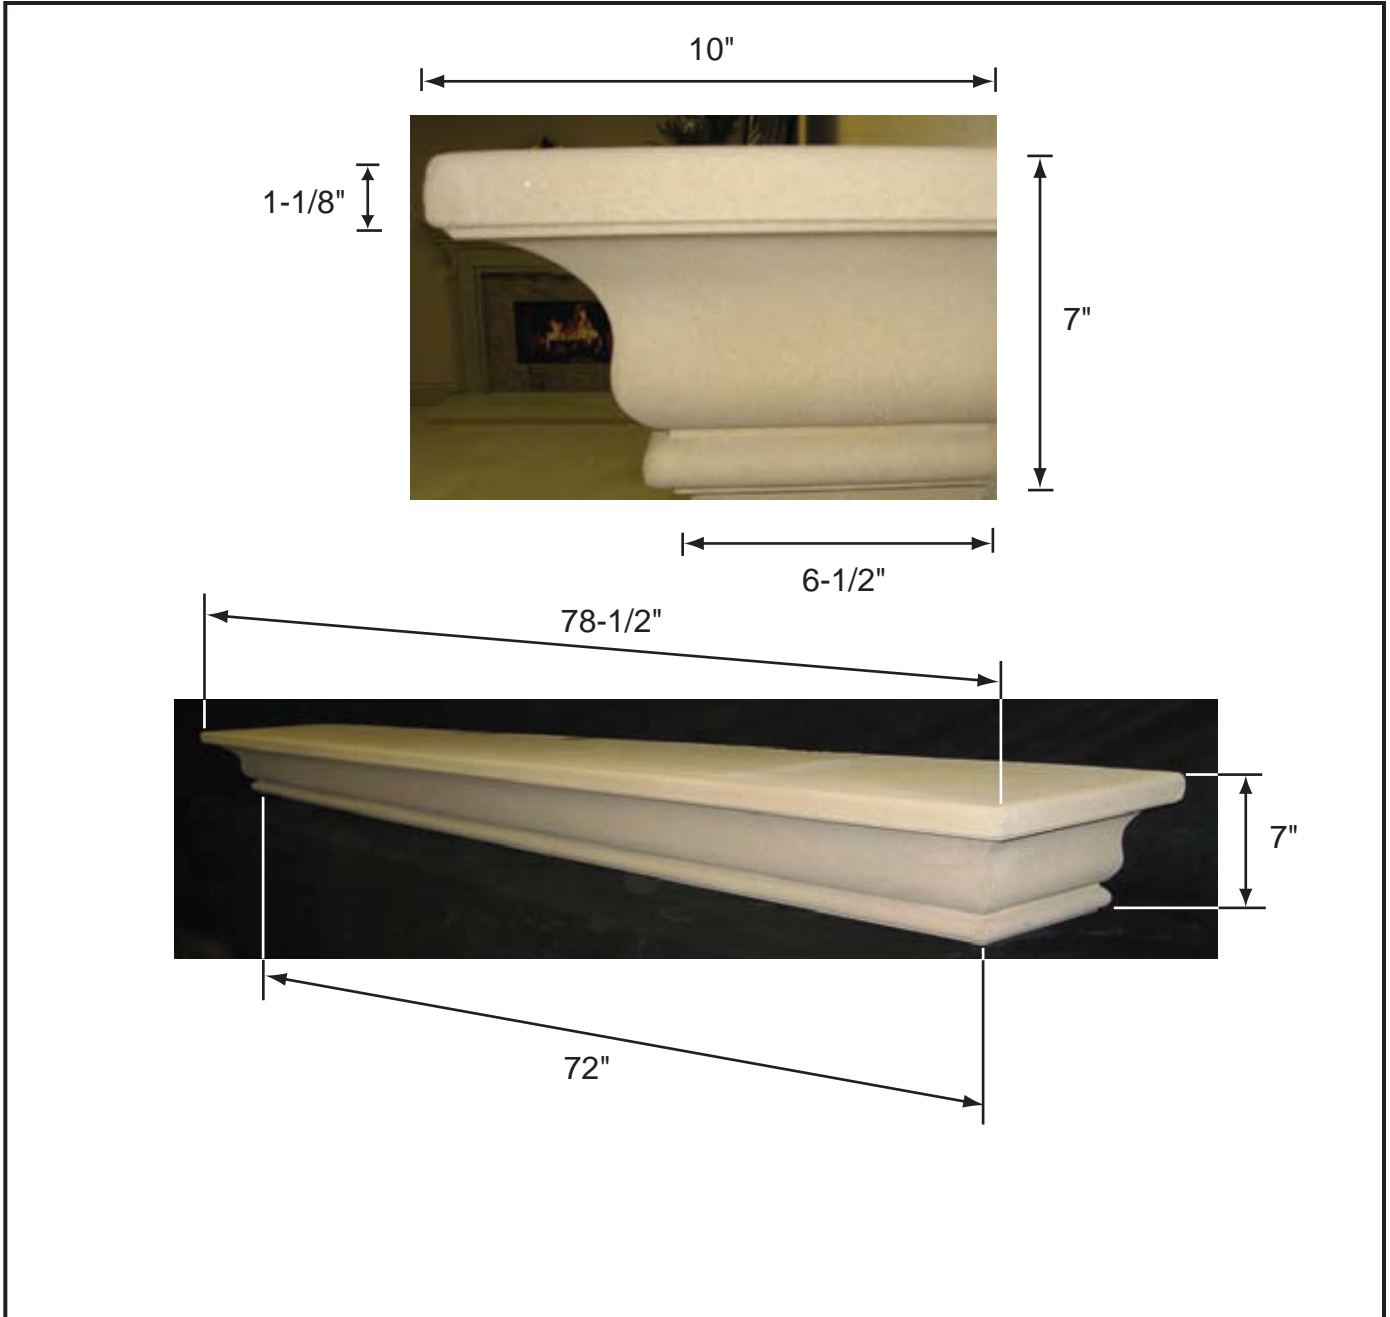

Mantel

MANTEL-180-10

Product	Dimensions	Weight
MANTEL-180-10	FIREPLACE MANTEL 7" H x 10" DP x 72" B	145

Mantel MANTEL-676

Mantel MANTEL-768

Product	Dimensions	Weight
MANTEL-768	FIREPLACE MANTEL 2" H x 8" DP x 67-5/8" B	77

Mantel

MANTEL-800-12

Product	Dimensions	Weight
MANTEL-800-12	FIREPLACE MANTEL 12" H x 12" DP x 78" B	255

Mantel MANTEL-1014

Mantel MANTEL-1216

Product	Dimensions	Weight
MANTEL-1216	FIREPLACE MANTEL 12" H x 16" DP x 75-1/2" B	300

Mantel MANTEL-8571

Product	Dimensions	Weight
MANTEL-8571	FIREPLACE MANTEL 4-1/2" H x 8-3/8" DP x 68-1/2" B	135