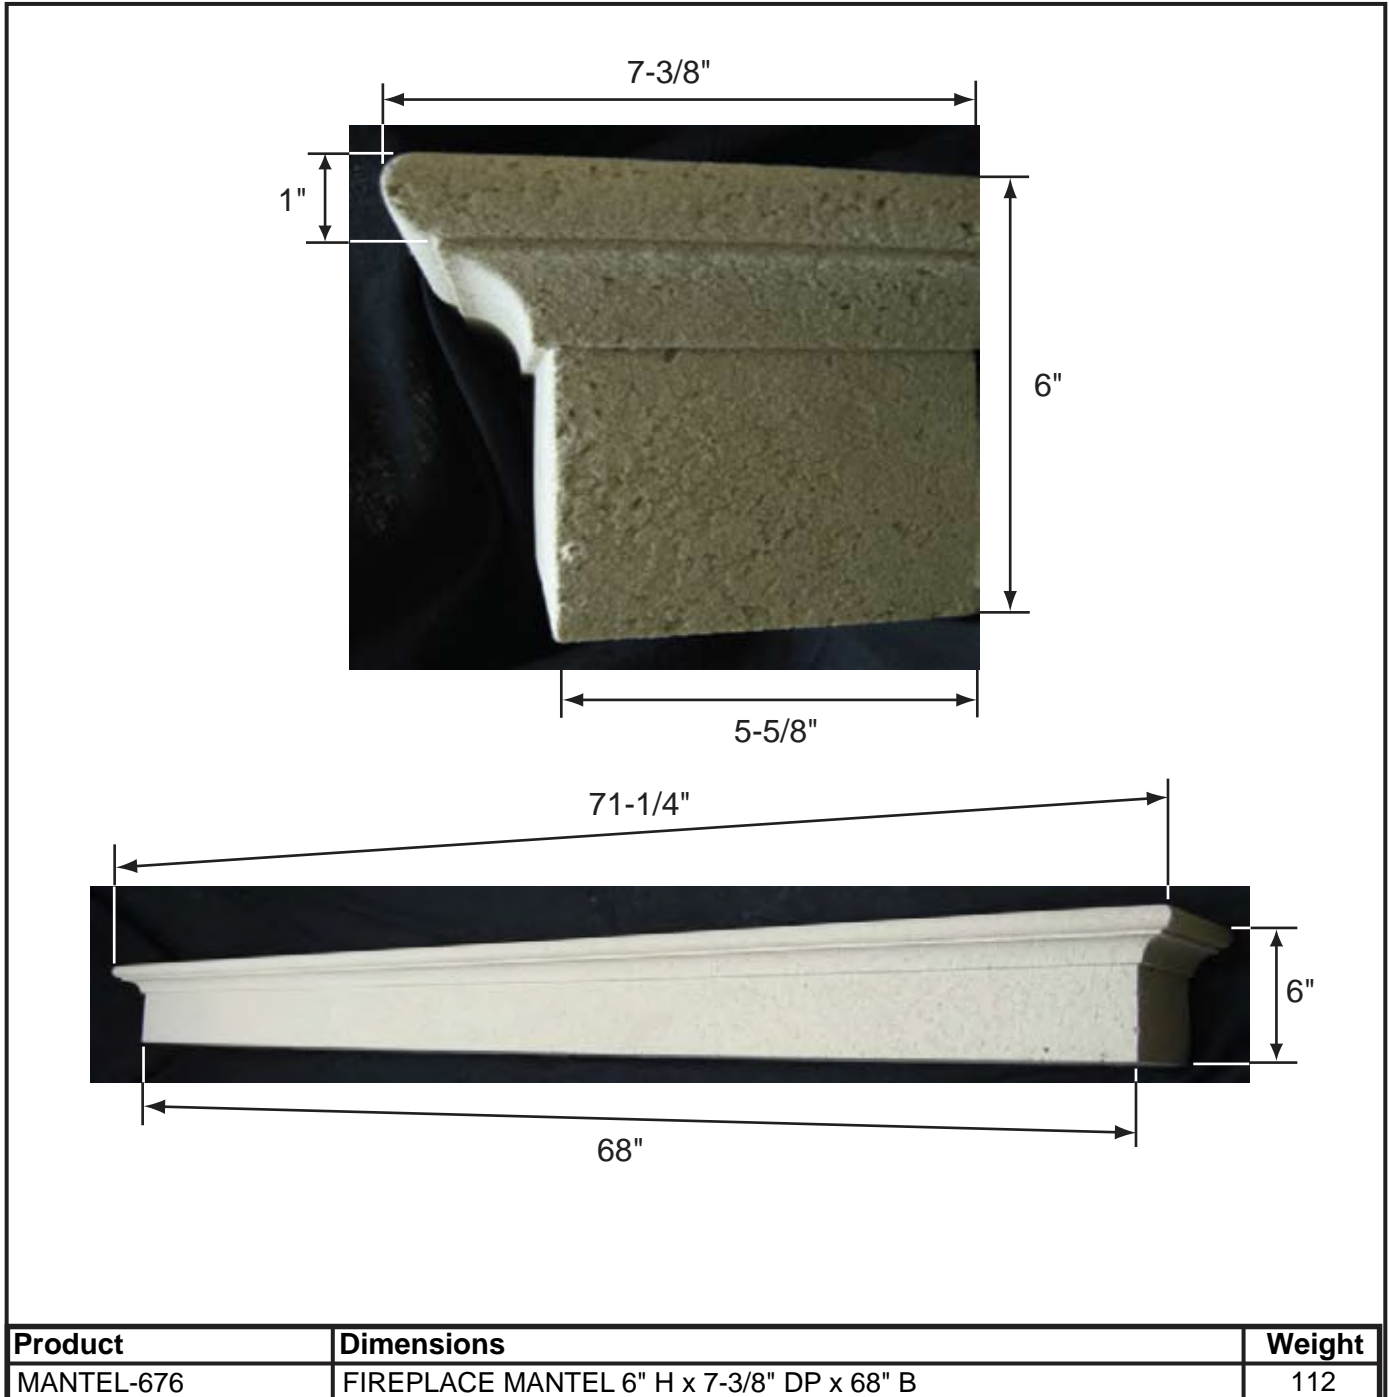

Mantel

MANTEL-180-10

Product	Dimensions	Weight
MANTEL-180-10	FIREPLACE MANTEL 7" H x 10" DP x 72" B	145

Mantel MANTEL-676

Mantel MANTEL-768

Product	Dimensions	Weight
MANTEL-768	FIREPLACE MANTEL 2" H x 8" DP x 67-5/8" B	77

Mantel

MANTEL-800-12

Product	Dimensions	Weight
MANTEL-800-12	FIREPLACE MANTEL 12" H x 12" DP x 78" B	255

Mantel MANTEL-1014

Mantel MANTEL-1216

Product	Dimensions	Weight
MANTEL-1216	FIREPLACE MANTEL 12" H x 16" DP x 75-1/2" B	300

Mantel MANTEL-8571

Product	Dimensions	Weight
MANTEL-8571	FIREPLACE MANTEL 4-1/2" H x 8-3/8" DP x 68-1/2" B	135