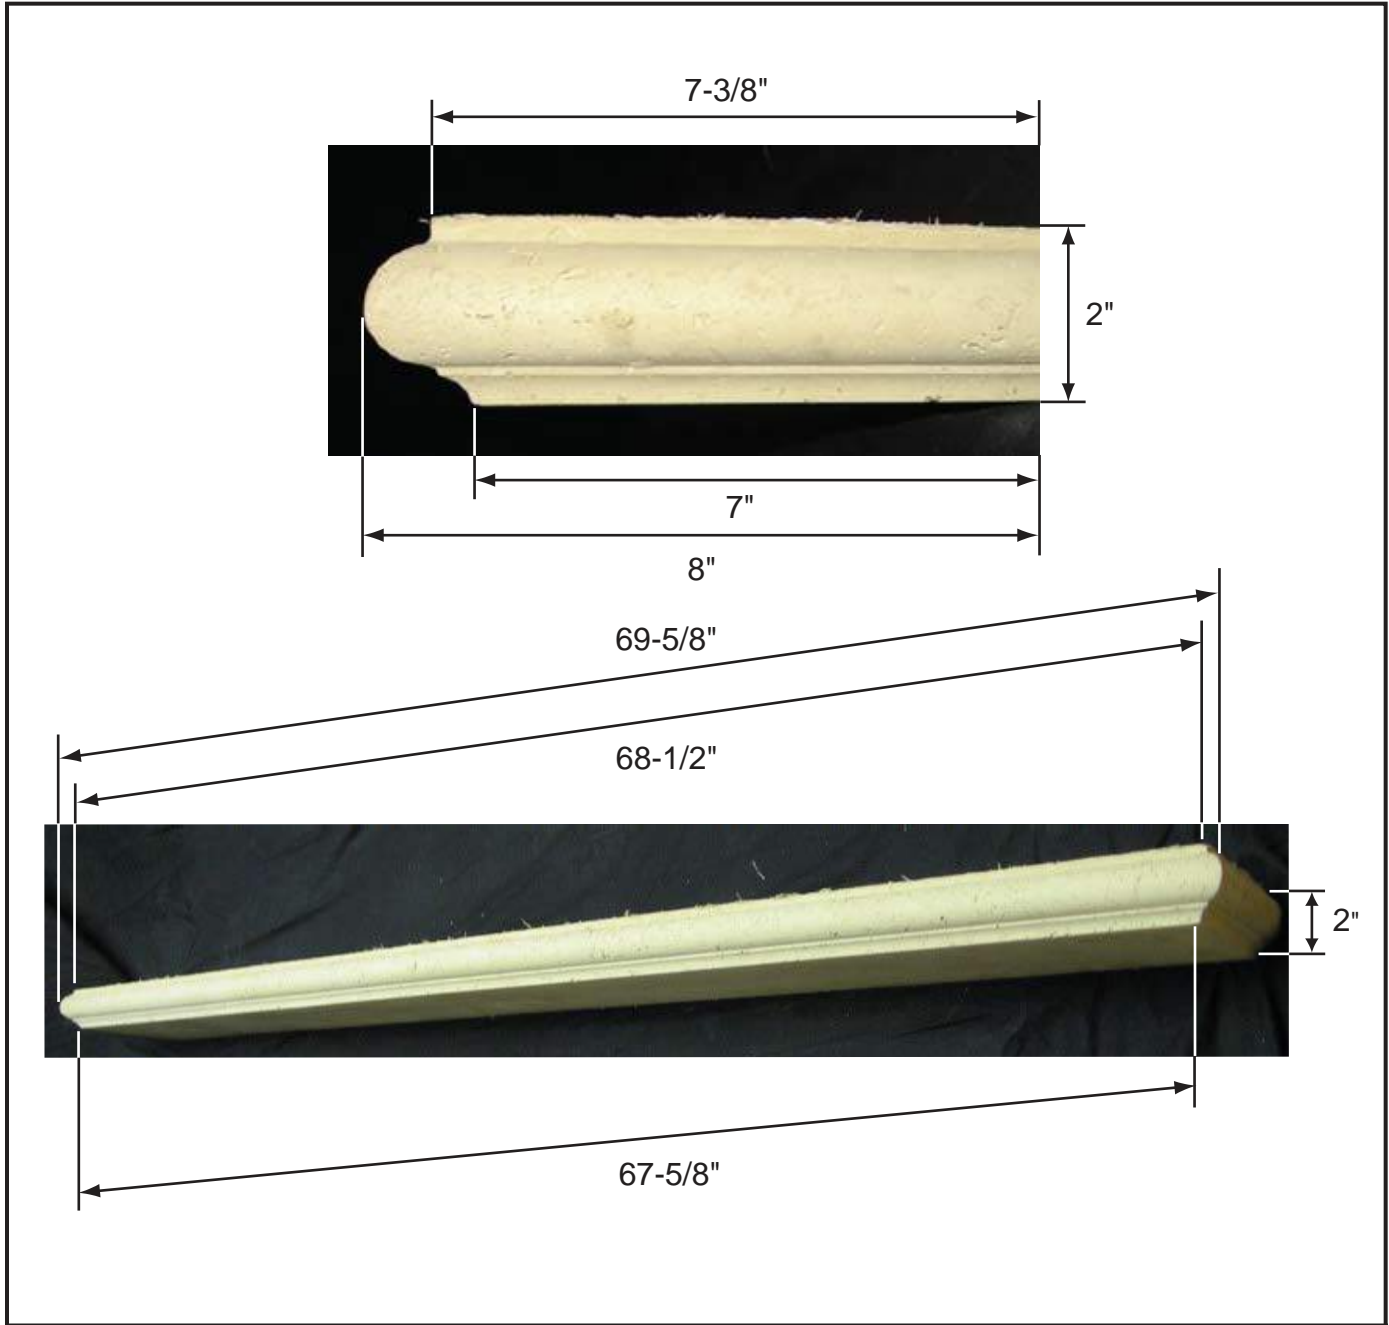

Mantel

MANTEL-180-10

Product	Dimensions	Weight
MANTEL-180-10	FIREPLACE MANTEL 7" H x 10" DP x 72" B	145

Mantel MANTEL-676

Mantel MANTEL-768

Product	Dimensions	Weight
MANTEL-768	FIREPLACE MANTEL 2" H x 8" DP x 67-5/8" B	77

Mantel

MANTEL-800-12

Product	Dimensions	Weight
MANTEL-800-12	FIREPLACE MANTEL 12" H x 12" DP x 78" B	255

Mantel MANTEL-1014

Mantel MANTEL-1216

Product	Dimensions	Weight
MANTEL-1216	FIREPLACE MANTEL 12" H x 16" DP x 75-1/2" B	300

Mantel MANTEL-8571

Product	Dimensions	Weight
MANTEL-8571	FIREPLACE MANTEL 4-1/2" H x 8-3/8" DP x 68-1/2" B	135