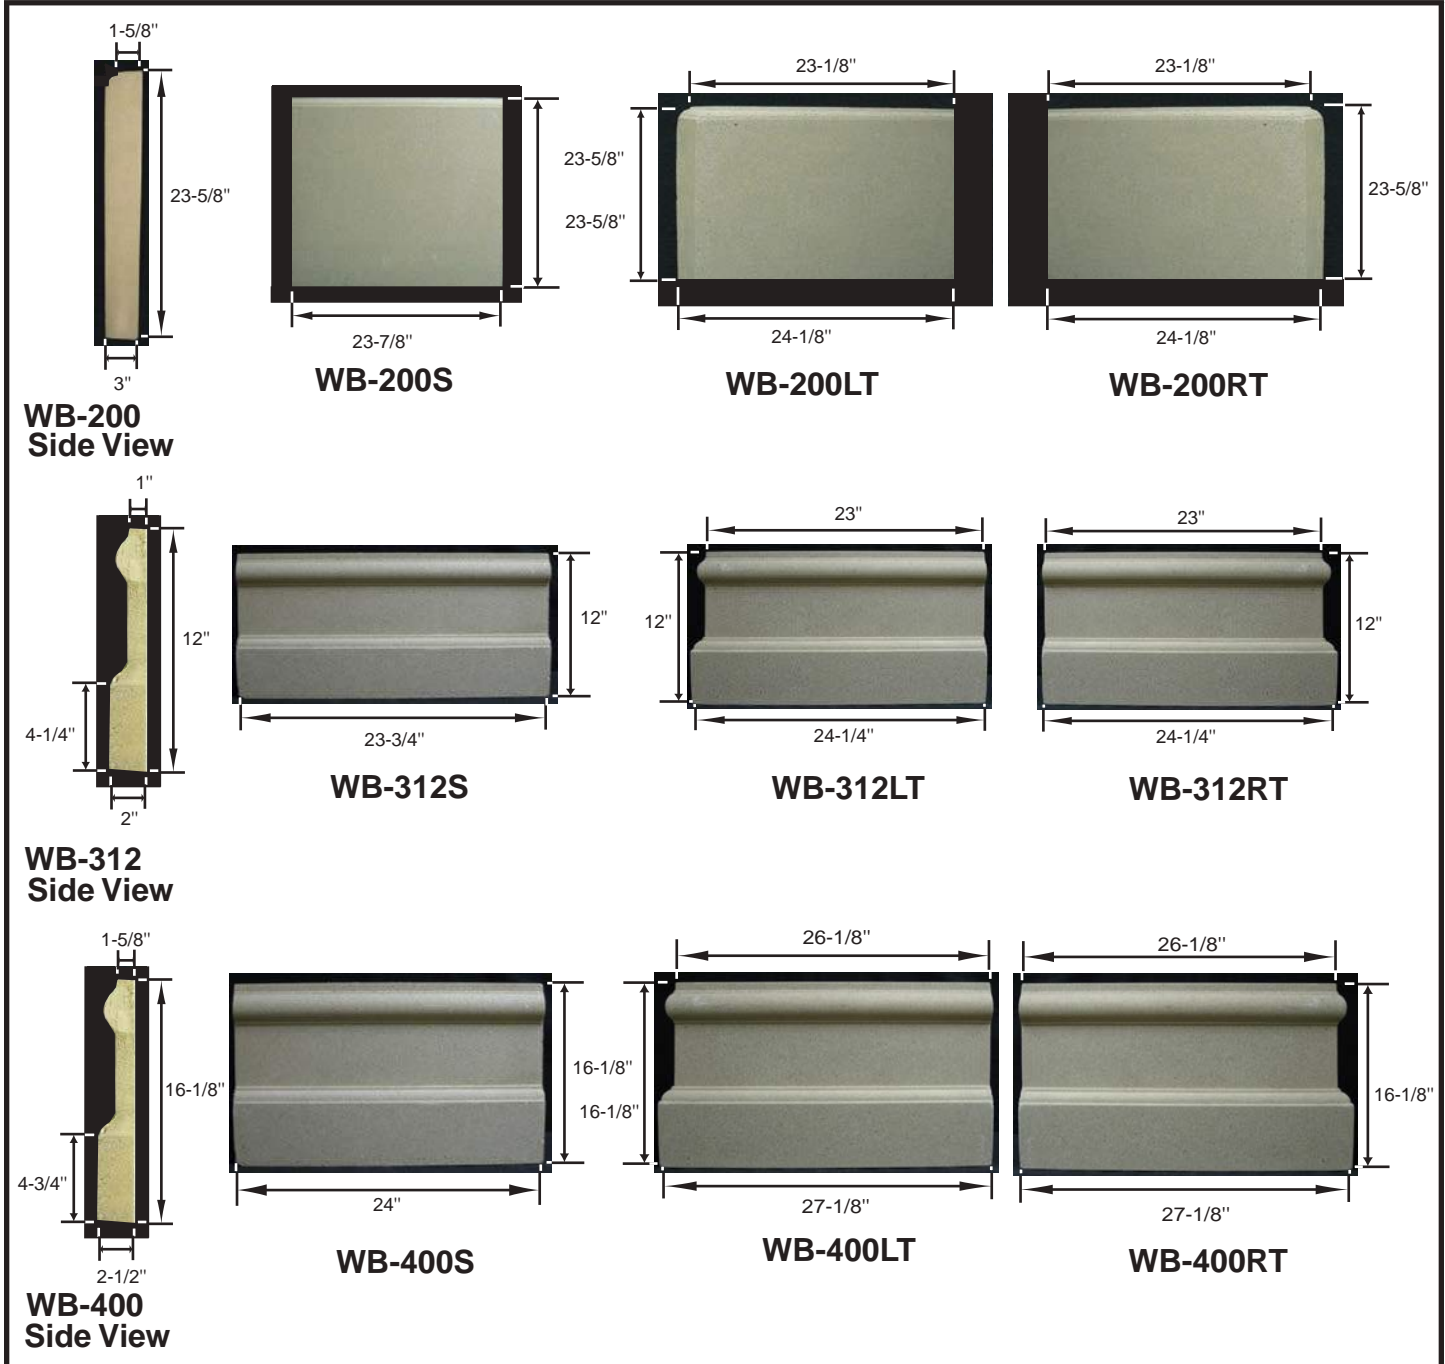

Wall Bases

WB-200, 312, 400

| Product Code & Description | WT. |
|---|----------|
| WB-200S Straight Wall Base 23-5/8" W x 3" TH x 23-7/8" L | 131 lbs. |
| WB-200RT Right Wall Base 23-5/8" W x 3" TH x 24-1/8" L | 133 lbs. |
| WB-200LT Left Wall Base 23-5/8" W x 3" TH x 24-1/8" L | 133 lbs. |
| WB-312S Straight Wall Base 12" W x 2" TH x 23-3/4" L | 35 lbs. |
| WB-312RT Right Wall Base 12" W x 2" TH x 24-1/4" L | 34 lbs. |
| WB-312LT Left Wall Base 12" W x 2" TH x 24-1/4" L | 34 lbs. |
| WB-400S Straight Wall Base 16-1/8" W x 2-1/2" TH x 24" L | 58 lbs. |
| WB-400RT Right Wall Base 16-1/8" W x 2-1/2" TH x 27-1/8" L | 66 lbs. |
| WB-400LT Left Wall Base 16-1/8" W x 2-1/2" TH x 27-1/8" L | 66 lbs. |