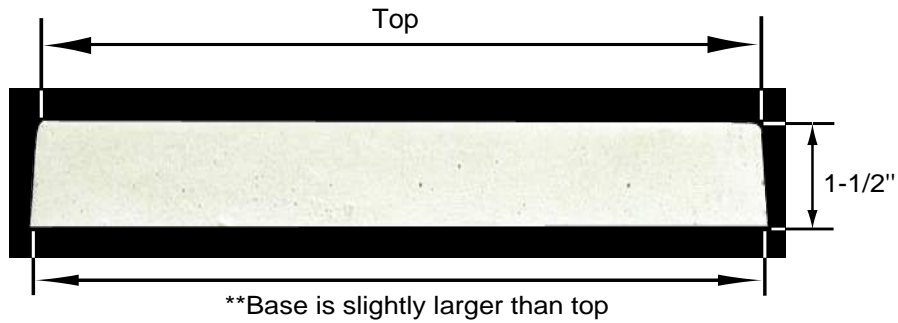

**Pavers
PR
1-1/2" THICK**

**Base is slightly larger than top

**PR
Side View**

PR-___

PR-___ R. ___

Radius measured to the inside

16 SQ. FT.

- QTY 4 PR-88 TRUE
- QTY 2 PR-816 TRUE
- QTY 4 PR-1616 TRUE
- QTY 2 PR-1624 TRUE

USE TRUE PAVERS FOR VERSIA PATTERN

*All pieces have a tolerance of +/- 1/4"

PAVERS

1-1/2" thick

	PAVERS	
PR-88	PAVER 7-3/4" W x 1-1/2" TH x 7-3/4" L	7
PR-88 TRUE	PAVER 8" W x 1-1/2" TH x 8" L	7
PR-424	PAVER 4-5/8" W x 1-1/2" TH x 23-5/8" L	12
PR-624	PAVER 5-1/2" W x 1-1/2" TH x 23-5/8" L	15
PR-816	PAVER 7-3/4" W x 1-1/2" TH x 15-3/4" L	14
PR-816 TRUE	PAVER 8" W x 1-1/2" TH x 16" L	14
PR-1212	PAVERS 11-5/8" x 11-5/8" x 1-1/2" TH	16
PR-1224	PAVER 11-5/8" W x 23-5/8" L x 1-1/2" TH	32
PR-1224R.18	18" RADIUS 11-5/8" W x 1-1/2" TH	40
PR-1224R.24	24" RADIUS 11-5/8" W x 1-1/2" TH	32
PR-1224R.36	36" RADIUS 11-5/8" W x 1-1/2" TH	32
PR-1224R.48	48" RADIUS 11-5/8" W x 1-1/2" TH	32
PR-1224R.60	60" RADIUS 11-5/8" W x 1-1/2" TH	32
PR-1224R.72	72" RADIUS 11-5/8" W x 1-1/2" TH	32
PR-1224R.96	96" RADIUS 11-5/8" W x 1-1/2" TH	32
PR-1224R120	120" RADIUS 11-5/8" W x 1-1/2" TH	32
PR-1224R144	144" RADIUS 11-5/8" W x 1-1/2" TH	32
PR-1224R240	240" RADIUS 11-5/8" W x 1-1/2" TH	32
PR-1424	PAVER- 14" X 23-5/8" X 1-1/2"	37
PR-1616	PAVER 15-5/8" x 15-5/8" x 1-1/2" TH	28
PR-1616 TRUE	PAVER 16" x 16" x 1-1/2" TH	28
PR-1624	PAVER 15-5/8" x 23-5/8" x 1-1/2" TH	42
PR-1624 TRUE	PAVER 16" x 24" x 1-1/2" TH	42
PR-1624R36	36 RADIUS 15-5/8" x 23-5/8" x 1-1/2" TH	42
PR-1818	PAVER 17-5/8" W x 1-1/2" TH x 17-5/8" L	35
PR-1824	PAVER 17-5/8" W x 1-1/2" TH x 23-5/8" L	47
PR-18R	ROUND PAVER 18" DIA x 1-1/2" TH	30
PR-2424	PAVER 23-5/8" W x 1-1/2" TH x 23-5/8" L	63
PR-2436	PAVER 23-5/8" W x 1-1/2" TH x 35-5/8" L	94
PR-3636	PAVER 35-5/8" W x 1-1/2" TH x 35-5/8" L	142

1/4" TOLERANCE IS TO BE EXPECTED

ALL LENGTHS VARY PER PIECE

12-30-15