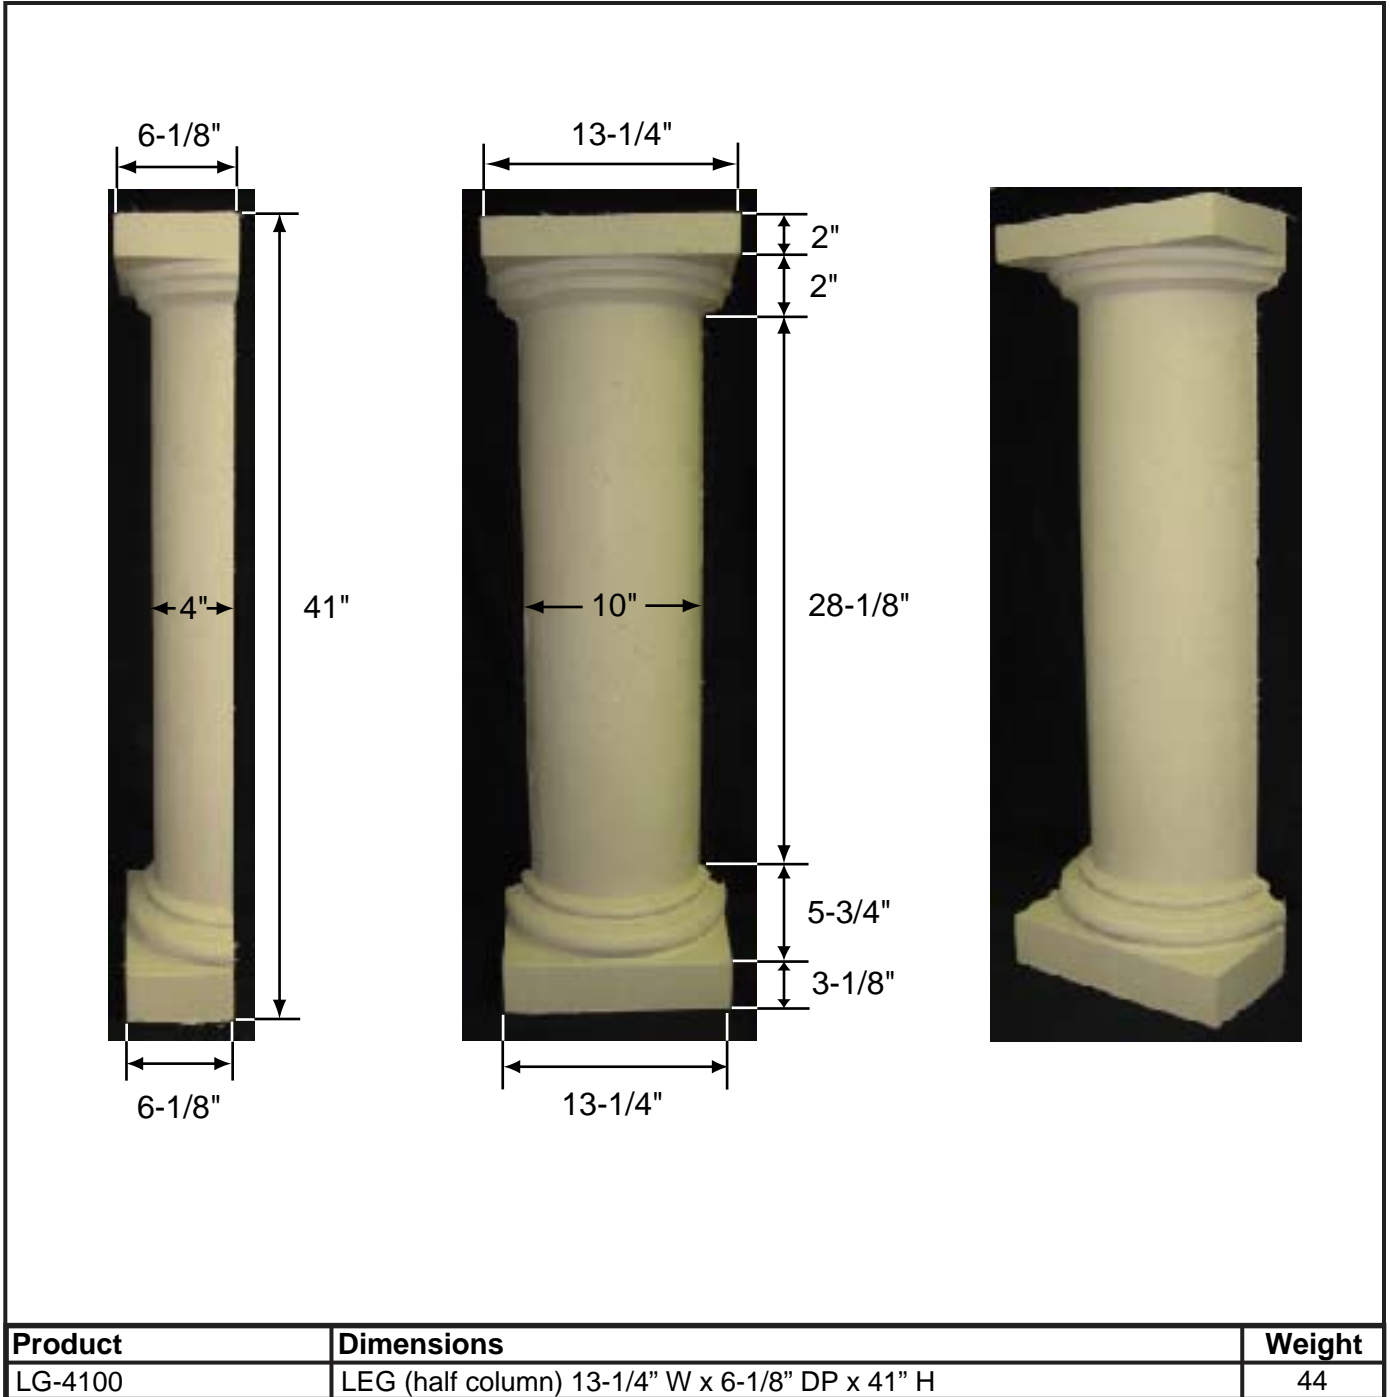

Leg LG-4100

Leg LG-4210

Leg LG-4408

Leg LG-4410

Product	Dimensions	Weight
LG-4410	LEG 13-1/4" W x 7-3/8" DP x 44" H	100

Leg LG-4610

Product	Dimensions	Weight
LG-4610	LEG 12-1/2" W x 3" DP x 48" H	50

Leg
LG-4810

Product	Dimensions	Weight
LG-4810	LEG 11-5/8" W x 2-7/8" DP x 47-7/8" H	74

Leg LG-5100