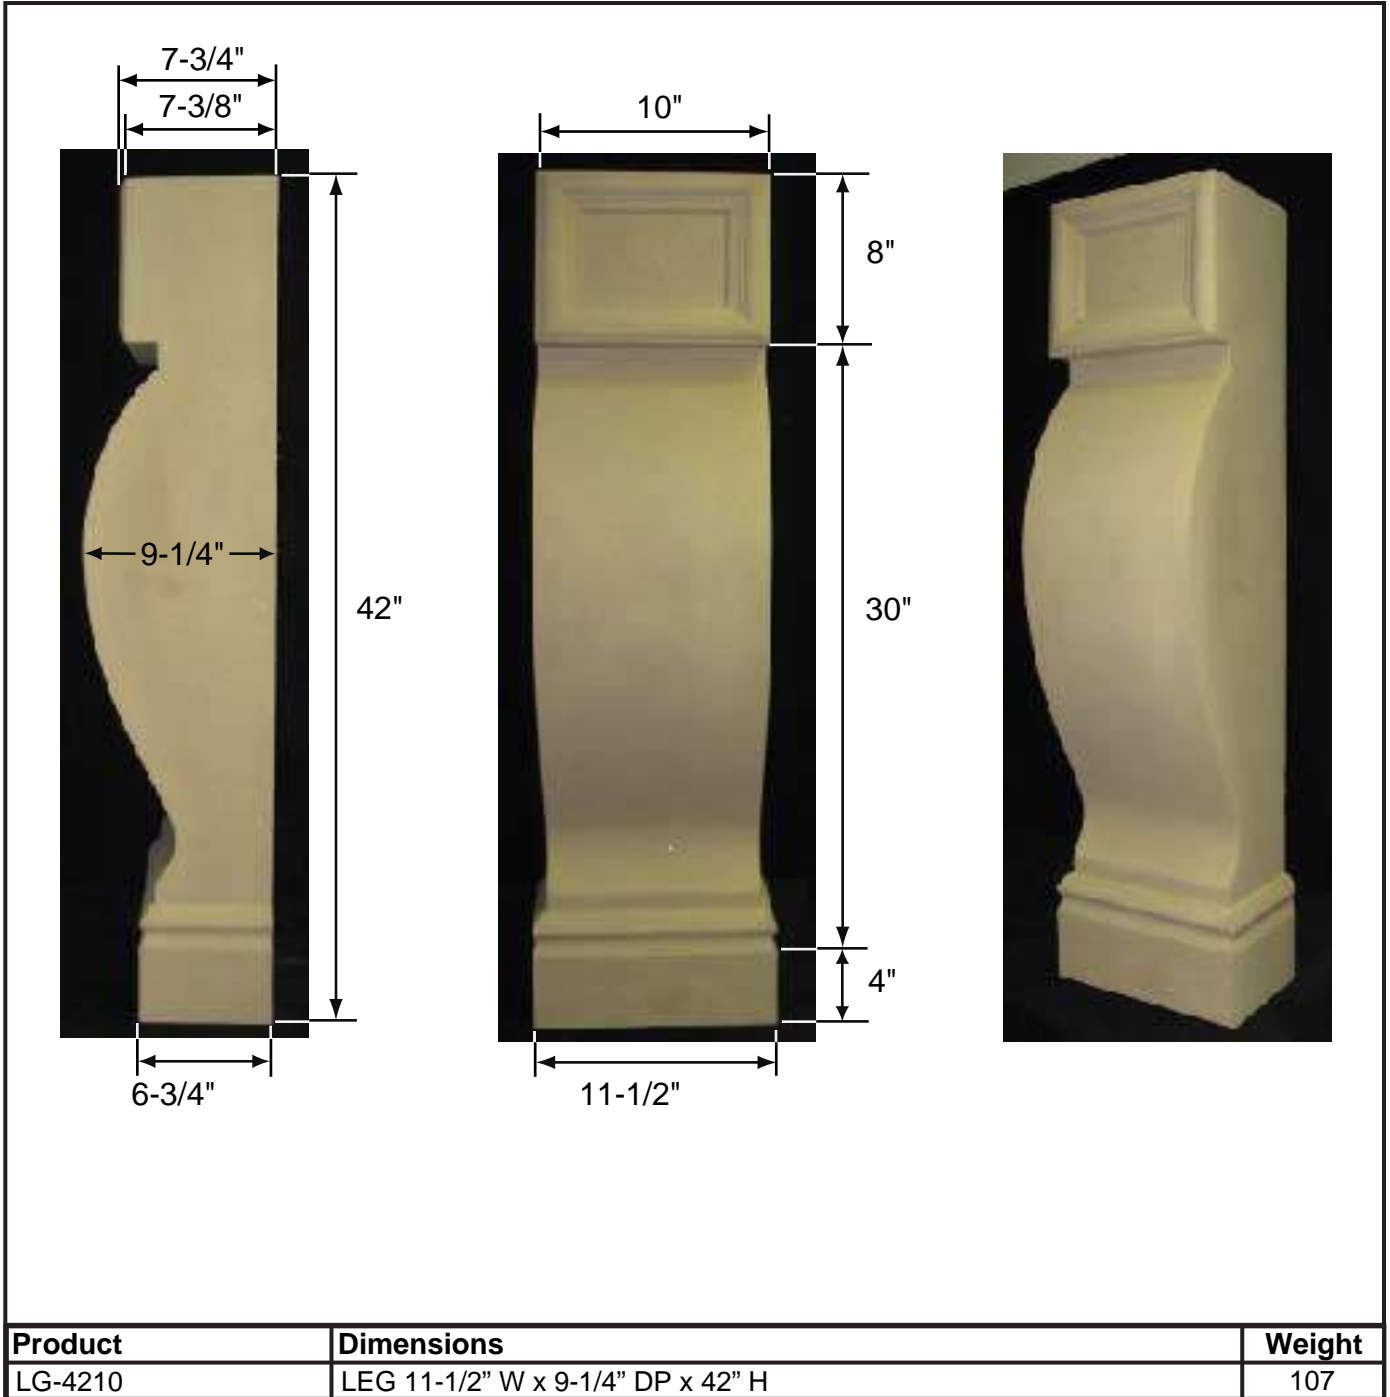

Leg LG-4100

Leg LG-4210

Leg LG-4408

Leg LG-4410

Product	Dimensions	Weight
LG-4410	LEG 13-1/4" W x 7-3/8" DP x 44" H	100

Leg LG-4610

Product	Dimensions	Weight
LG-4610	LEG 12-1/2" W x 3" DP x 48" H	50

Leg
LG-4810

Product	Dimensions	Weight
LG-4810	LEG 11-5/8" W x 2-7/8" DP x 47-7/8" H	74

Leg LG-5100