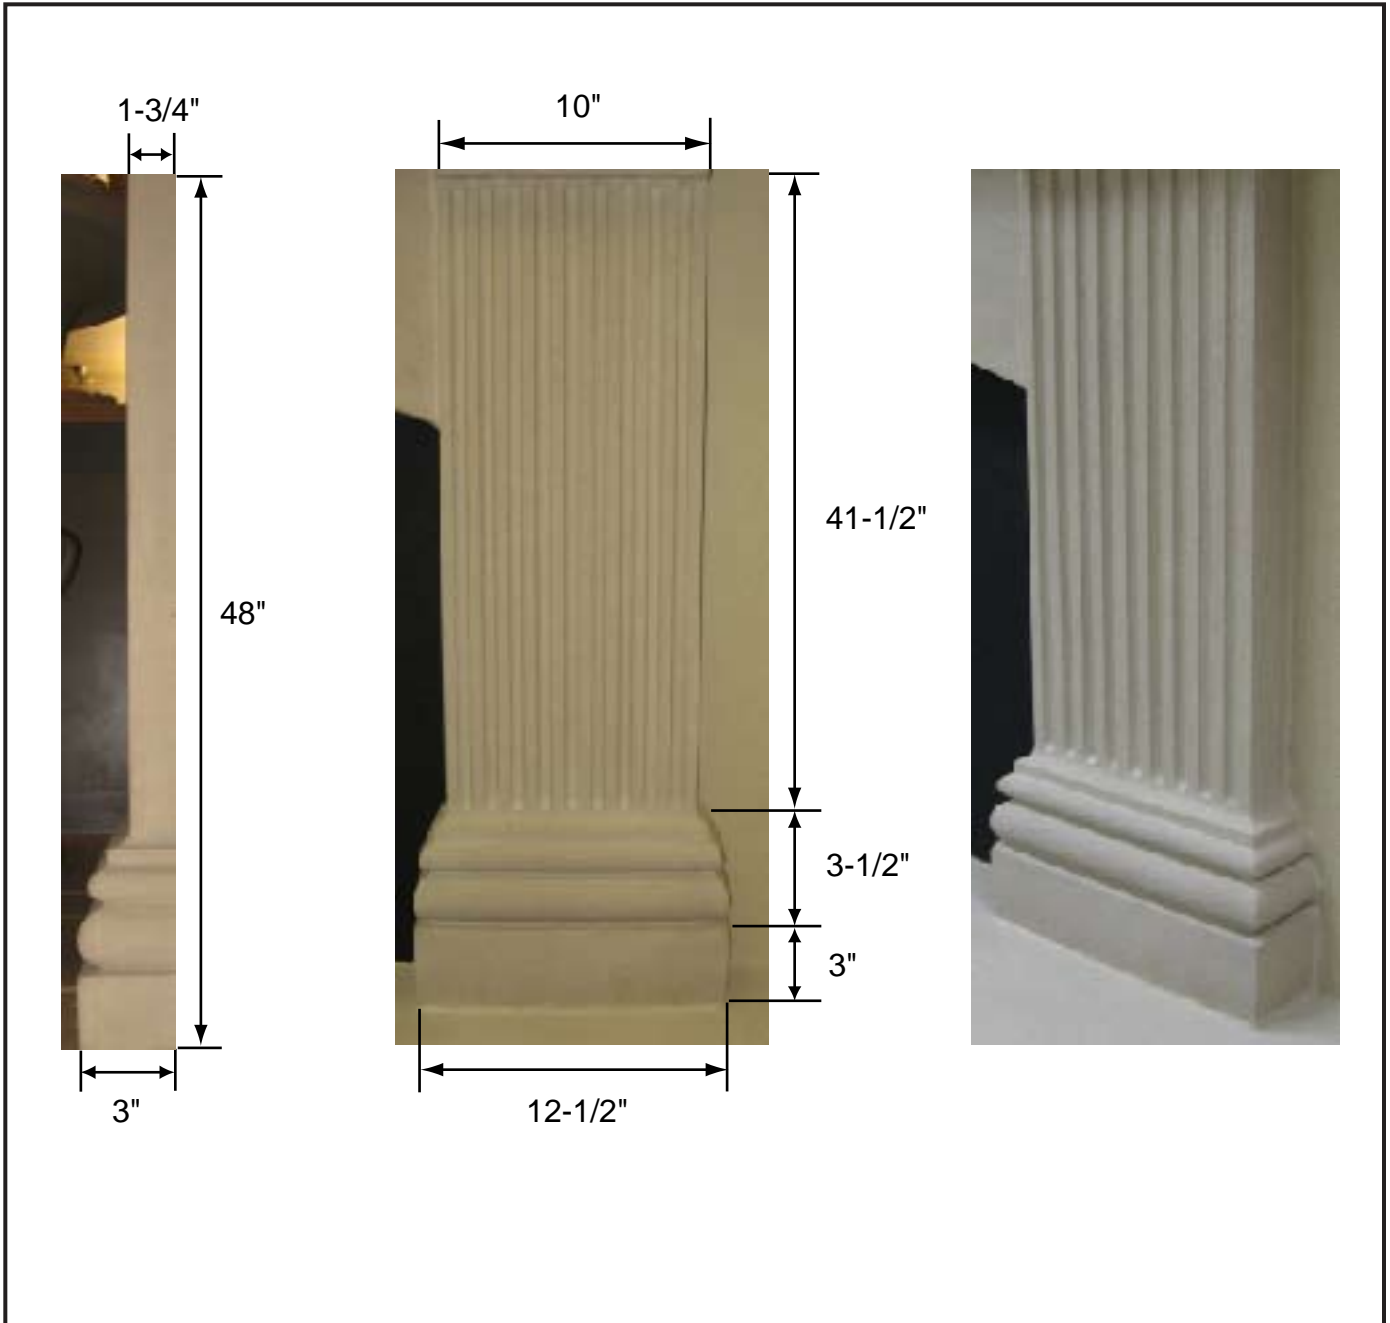

Leg LG-4100

Leg LG-4210

Leg LG-4408

Leg LG-4410

Product	Dimensions	Weight
LG-4410	LEG 13-1/4" W x 7-3/8" DP x 44" H	100

Leg LG-4610

Product	Dimensions	Weight
LG-4610	LEG 12-1/2" W x 3" DP x 48" H	50

Leg
LG-4810

Product	Dimensions	Weight
LG-4810	LEG 11-5/8" W x 2-7/8" DP x 47-7/8" H	74

Leg LG-5100