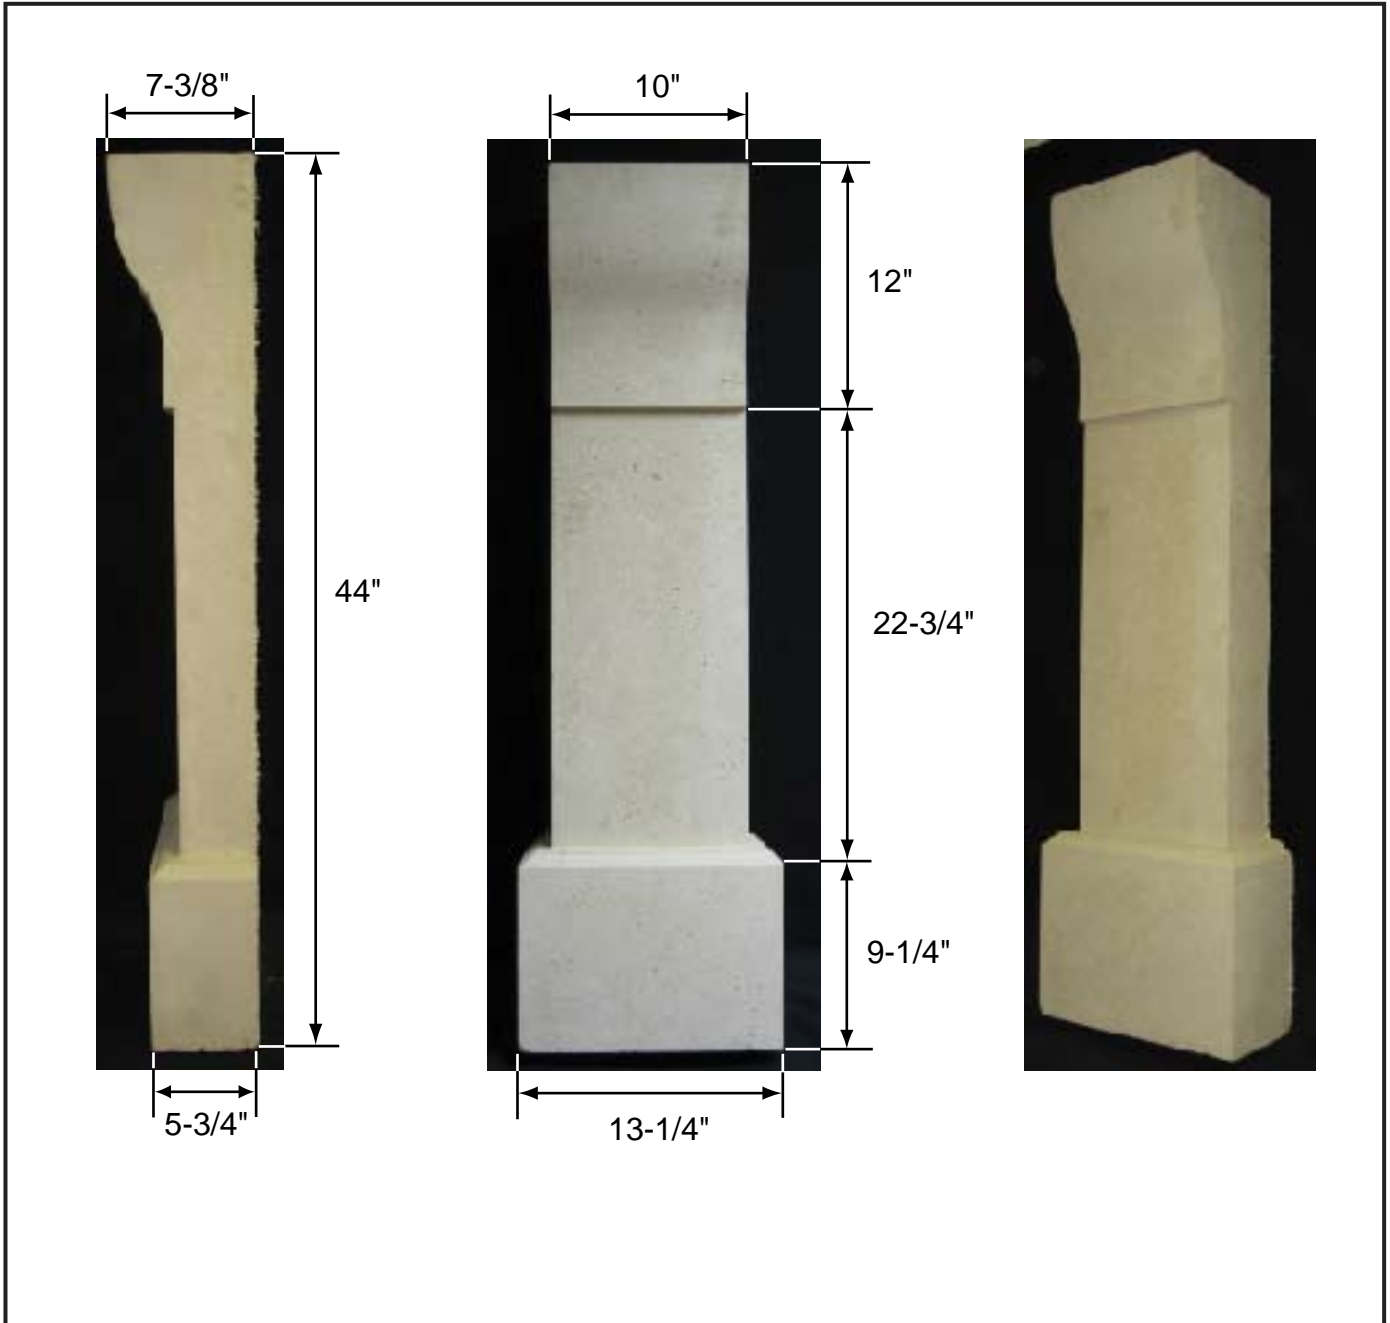

Leg LG-4100

Leg LG-4210

Leg LG-4408

Leg LG-4410

Product	Dimensions	Weight
LG-4410	LEG 13-1/4" W x 7-3/8" DP x 44" H	100

Leg LG-4610

Product	Dimensions	Weight
LG-4610	LEG 12-1/2" W x 3" DP x 48" H	50

Leg
LG-4810

Product	Dimensions	Weight
LG-4810	LEG 11-5/8" W x 2-7/8" DP x 47-7/8" H	74

Leg LG-5100