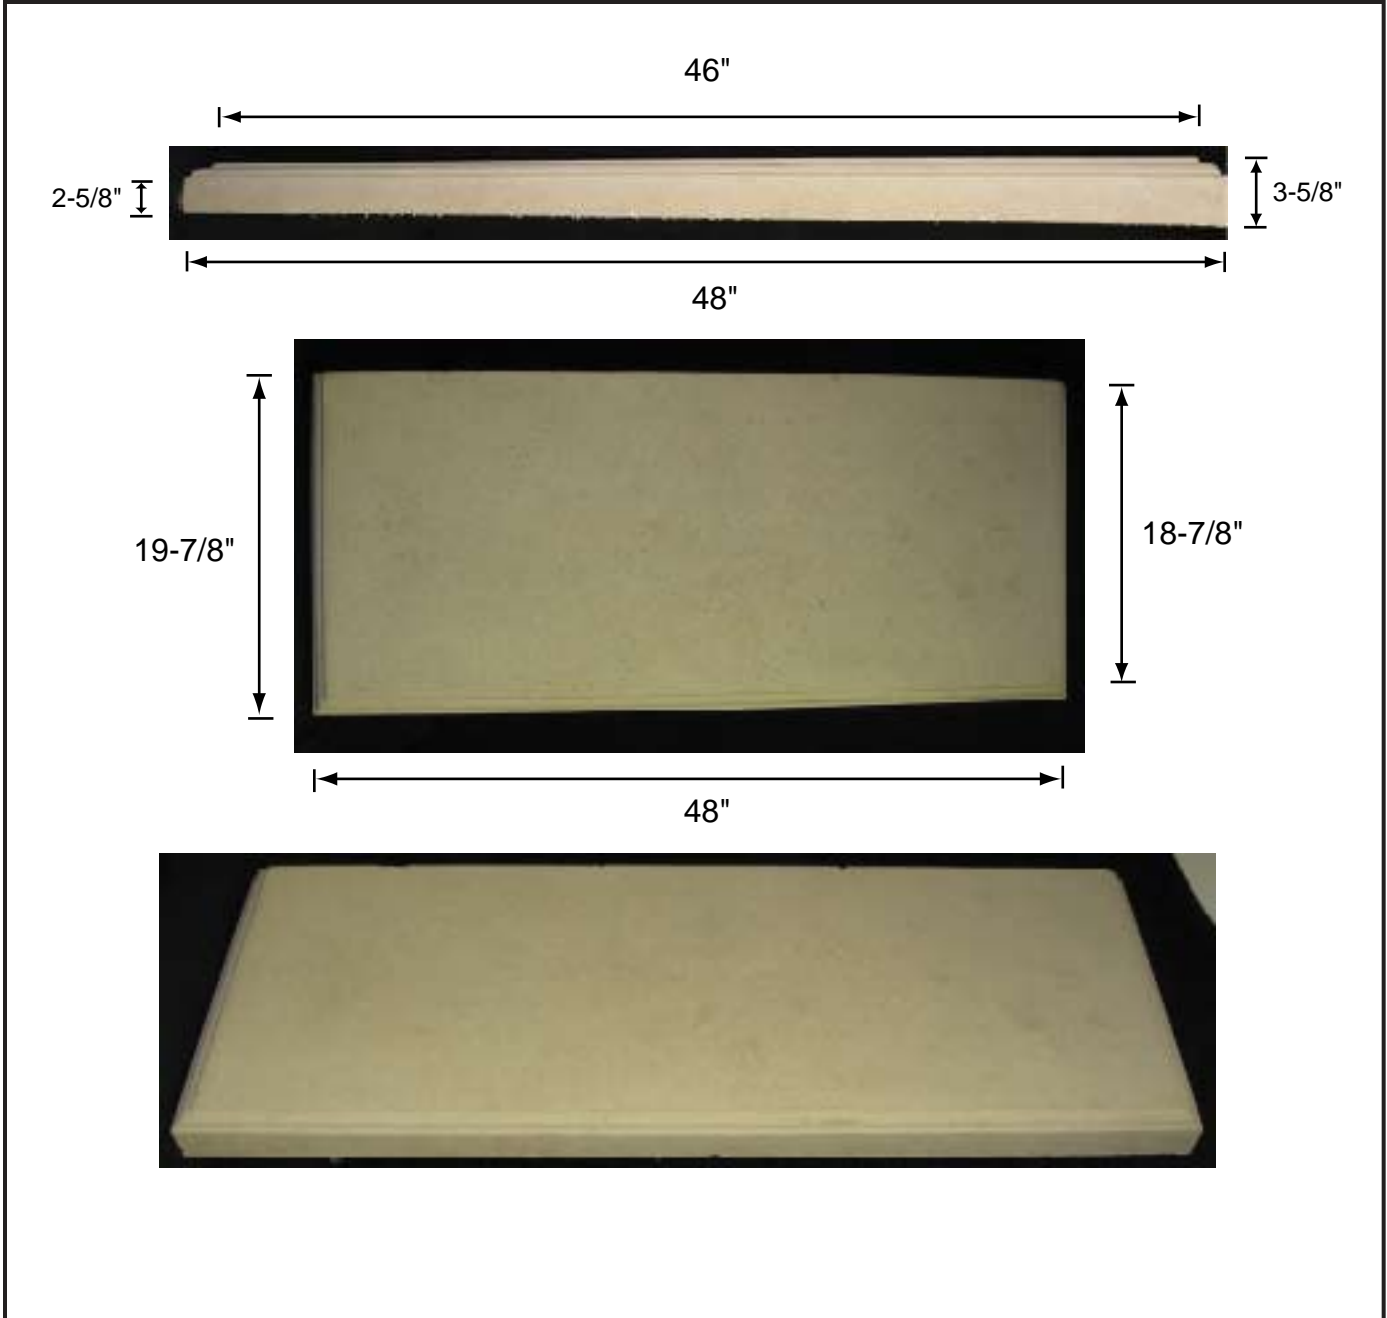

Hearth HTH-2048

Product	Dimensions	Weight
HTH-2048	HEARH (finished on three sides) 19-7/8" W x 3-5/8" TH x 48" L	97

Hearth HTH-2076

Product	Dimensions	Weight
HTH-2076	HEARH (finished on three sides) 19-7/8" W x 3-5/8" TH x 76" L	156