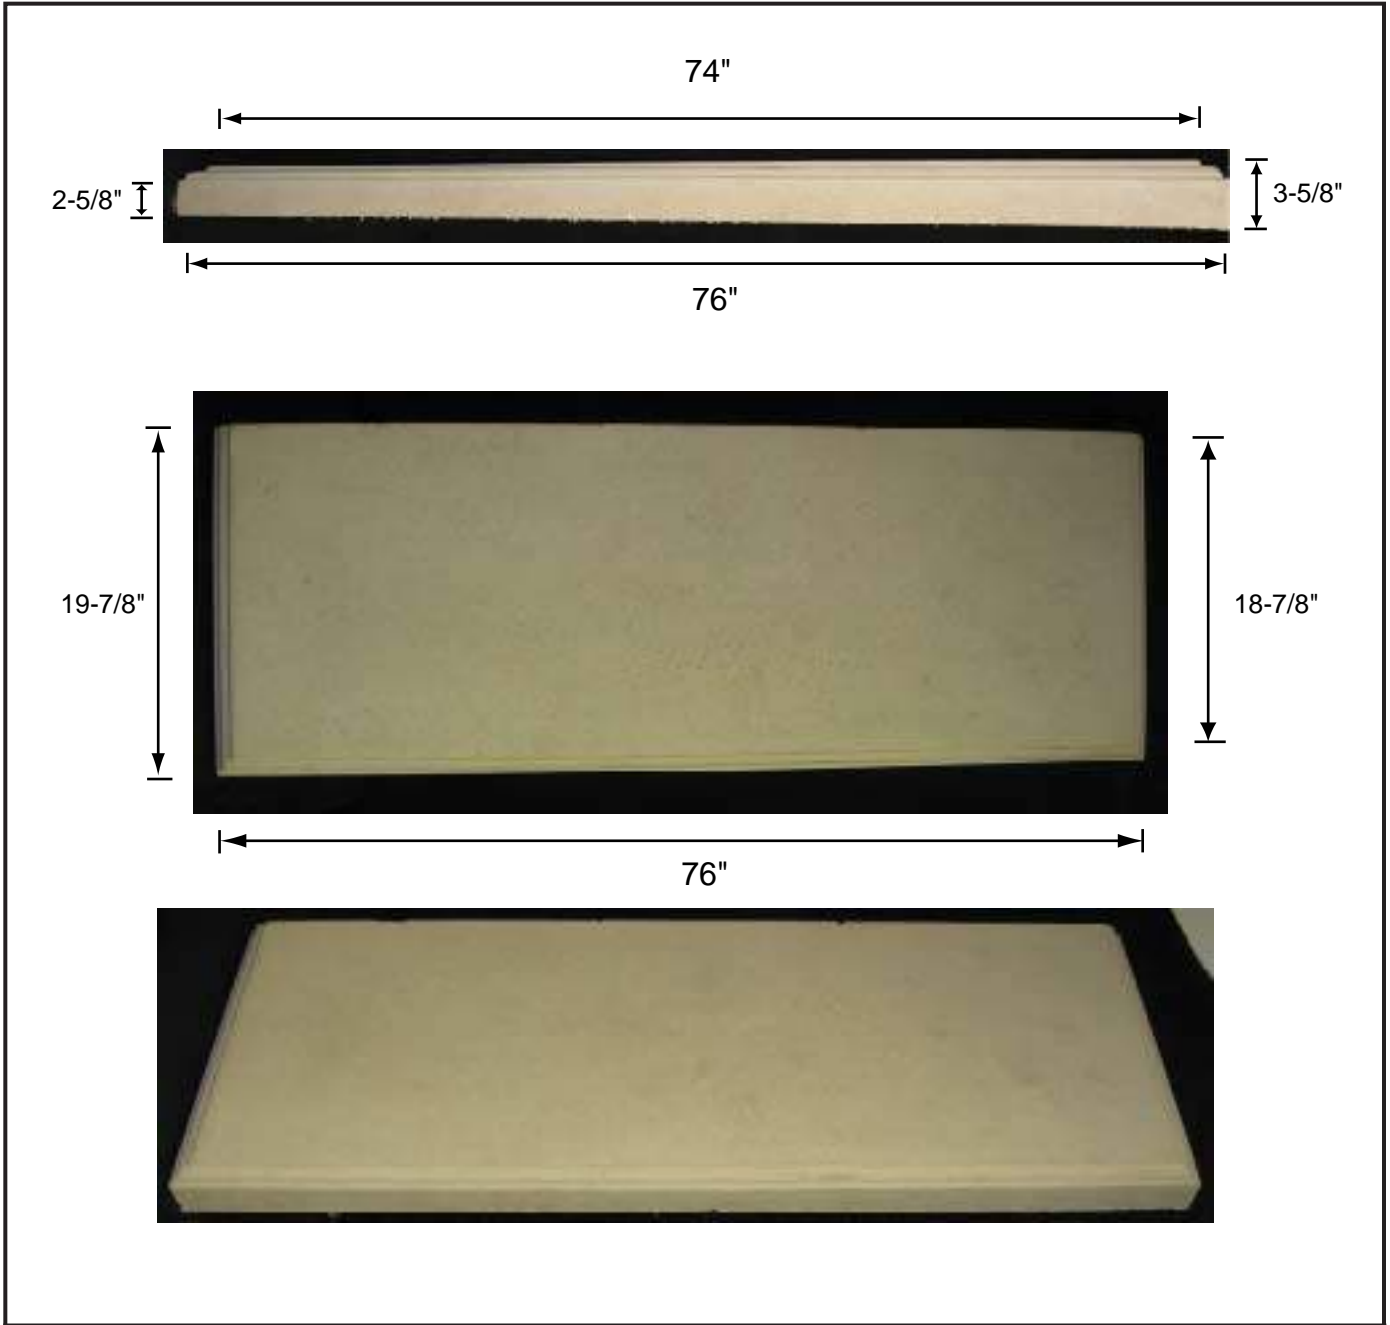

Hearth HTH-2048

Product	Dimensions	Weight
HTH-2048	HEARH (finished on three sides) 19-7/8" W x 3-5/8" TH x 48" L	97

Hearth HTH-2076

Product	Dimensions	Weight
HTH-2076	HEARH (finished on three sides) 19-7/8" W x 3-5/8" TH x 76" L	156