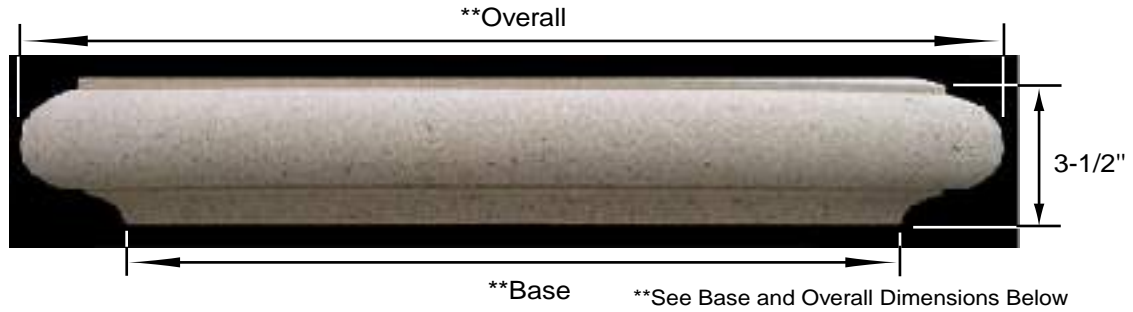

## Pilaster Cap PC-910 El Cajon

**PC-910  
Side View**

**PC-910-\_\_\_**

**PC-910-\_\_R**

\*All pieces have a tolerance of +/- 1/4"

Product	Dimensions	Base	Overall	Wt. (lbs.)
PC-910-14	PILASTER CAP 14" SQ. BASE x 3-1/2" TH	14"	17-1/2"	72
PC-910-16	PILASTER CAP 16" SQ. BASE x 3-1/2" TH	16"	19-1/2"	90
PC-910-16R	ROUND PILASTER CAP 16" DIA. BASE x 3-1/2" TH	16"	19-1/2"	74
PC-910-18	PILASTER CAP 18" SQ. BASE x 3-1/2" TH	18"	21-1/2"	111
PC-910-18R	ROUND PILASTER CAP 18" DIA. BASE x 3-1/2" TH	18"	21-1/2"	93
PC-910-20R	ROUND PILASTER CAP 20" DIA. BASE x 3-1/2" TH	20"	23-1/2"	114
PC-910-21	PILASTER CAP 21" SQ. BASE x 3-1/2" TH	21"	24-1/2"	146
PC-910-22	PILASTER CAP 22" SQ. BASE x 3-1/2" TH	22"	25-1/2"	159
PC-910-22-1R	ROUND PILASTER CAP (W/ 1" PEAK) 22" DIA. BASE x 4-1/2" TH	22"	25-1/2"	135
PC-910-24	PILASTER CAP 24" SQ. BASE x 3-1/2" TH	24"	27-1/2"	185
PC-910-26	PILASTER CAP 26" SQ. BASE x 3-1/2" TH	26"	29-1/2"	214
PC-910-26R	ROUND PILASTER CAP 26" DIA. BASE x 3-1/2" TH	26"	29-1/2"	188
PC-910-28	PILASTER CAP 28" SQ. BASE x 3-1/2" TH	28"	31-1/2"	250
PC-910-30	PILASTER CAP 30" SQ. BASE x 3-1/2" TH	30"	33-1/2"	276
PC-910-32R	ROUND PILASTER CAP 32" DIA. BASE x 3-1/2" TH	32"	35-1/2"	281
PC-910-35R	ROUND PILASTER CAP 35" DIA. BASE x 3-1/2" TH	35"	38-1/2"	335
PC-910-36R	ROUND PILASTER CAP 36" DIA. BASE x 3-1/2" TH	36"	39-1/2"	310
PC-910-36	PILASTER CAP 36" DIA. BASE x 3-1/2" TH	36"	39-1/2"	354
PC-910-43	PILASTER CAP 43" SQ. BASE x 3-1/2" TH	43"	46-1/2"	540