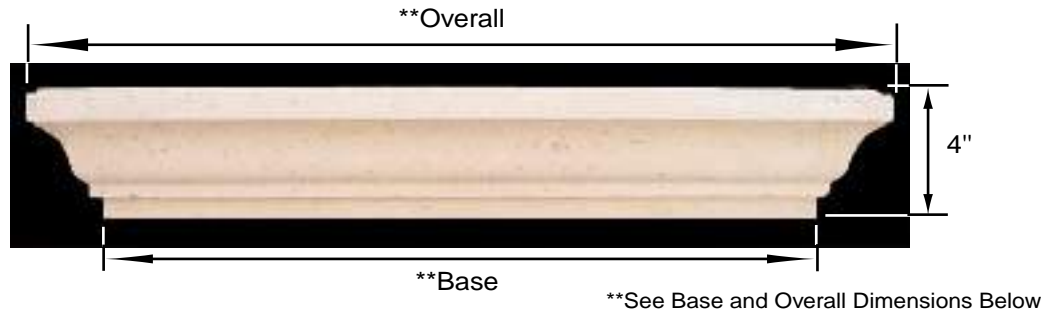

Pilaster Cap
PC-424
Big Sur

PC-424
Side View

PC-424-__

*All pieces have a tolerance of +/- 1/4"

Product	Dimensions	Base	Overall	Wt. (lbs.)
PC-424-14	PILASTER CAP 14" SQ. BASE x 4" TH	14"	18"	76
PC-424-17	PILASTER CAP 17" SQ. BASE x 4" TH	17"	21"	107
PC-424-18	PILASTER CAP 18" SQ. BASE x 4" TH	18"	22"	120
PC-424-21	PILASTER CAP 21" SQ. BASE x 4" TH	21"	25"	158
PC-424-24	PILASTER CAP 24" SQ. BASE x 4" TH	24"	28"	204
PC-424-25	PILASTER CAP 25" SQ. BASE x 4" TH	25"	29"	220
PC-424-28	PILASTER CAP 28" SQ. BASE x 4" TH	28"	32"	270