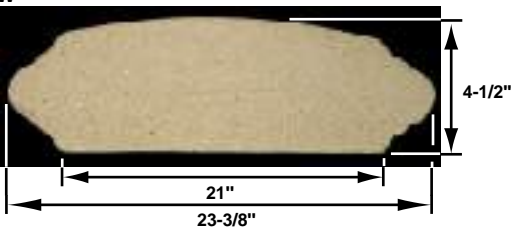

Wall Cap
WC-980
Cardiff

WC-980-8
Side View

WC-980-10
Side View

WC-980-12
Side View

WC-980-14
Side View

WC-980-16
Side View

WC-980-21
Side View

Terminal (T)

Straight (S)

Corner (C)

Radius measured on the inside base
Radius (R)

** Available in limited sizes

*All pieces have a tolerance of +/- 1/4"

Wall Cap

WC-980

Cardiff