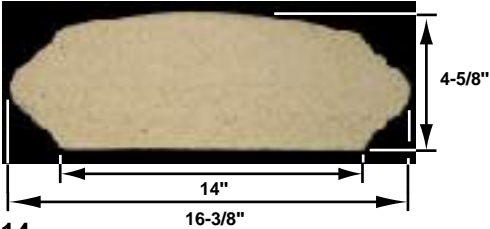

WC-980-14
Side View