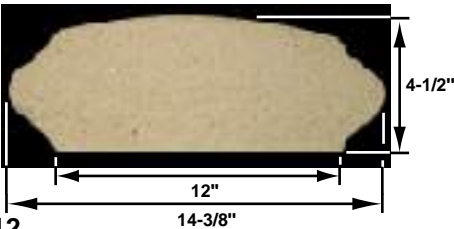

WC-980-12
Side View