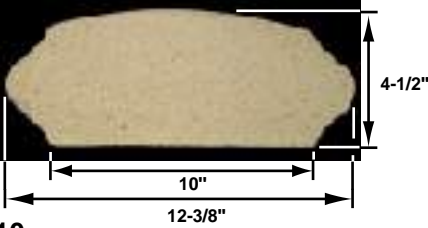

WC-980-10
Side View