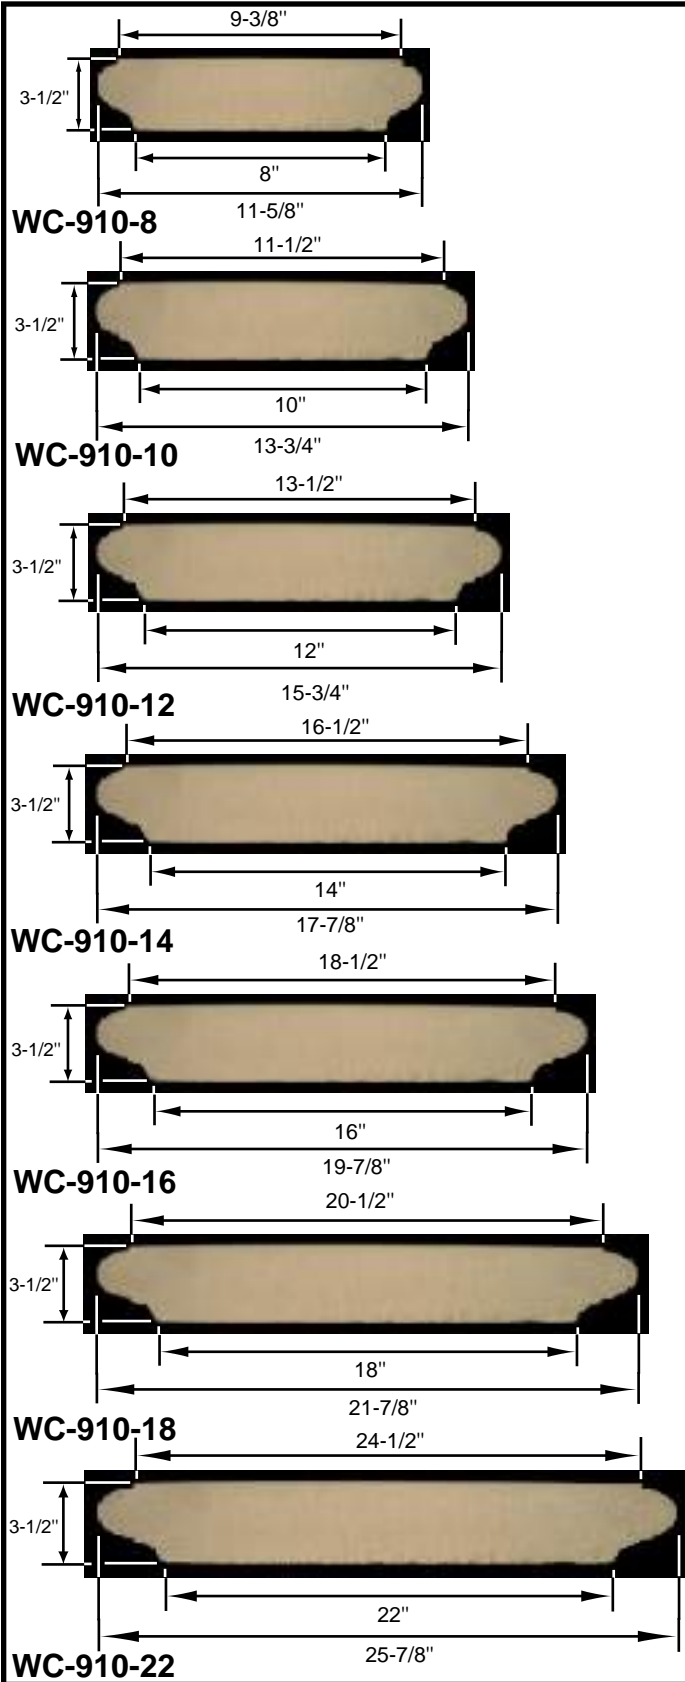

Wall Cap
WC-910
El Cajon

Straight (S)

Terminal (T)

Corner (C)

Radius measured on the inside base

Radius (R)

Radius measured on the inside base

****Radius Double Terminal (TT)**