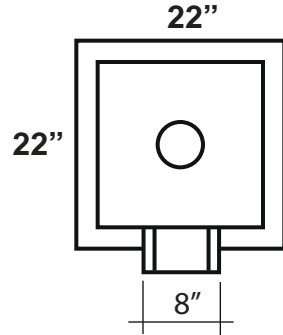

PT-822 W/SPILL
PT-1026 W/SPILL

PT-822 W/SPILL

PT-1026 W/SPILL

INCLUDES WATERPROOFING (INT.) AND SEALER (EXT.)

*All pieces have a tolerance of +/- 1/4"

Product	Dimensions	Weight
PT-822 W /SPILL	SMALL SQUARE BOWL 8-1/2" H x 22" W x 12" BASE W/ 8" SPILL	94
PT-1026 W/ SPILL	MEDIUM SQUARE BOWL 10" H x 26" W x 14" BASE W/ 8" SPILL	104