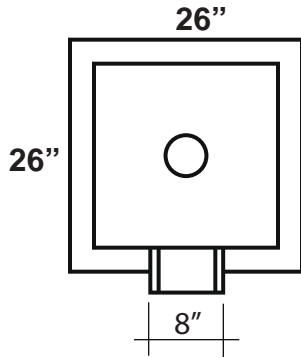

PT-822 W/SPILL
PT-1026 W/SPILL

PT-822 W/SPILL

PT-1026 W/SPILL

INCLUDES WATERPROOFING (INT.) AND SEALER (EXT.)

*All pieces have a tolerance of +/- 1/4"

Product	Dimensions	Weight
PT-822 W /SPILL	SMALL SQUARE BOWL 8-1/2" H x 22" W x 12" BASE W/ 8" SPILL	94
PT-1026 W/ SPILL	MEDIUM SQUARE BOWL 10" H x 26" W x 14" BASE W/ 8" SPILL	104