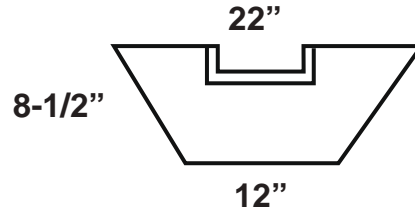

PT-822 W/SPILL
PT-1026 W/SPILL

PT-822 W/SPILL

PT-1026 W/SPILL

INCLUDES WATERPROOFING (INT.) AND SEALER (EXT.)

*All pieces have a tolerance of +/- 1/4"

Product	Dimensions	Weight
PT-822 W /SPILL	SMALL SQUARE BOWL 8-1/2" H x 22" W x 12" BASE W/ 8" SPILL	94
PT-1026 W/ SPILL	MEDIUM SQUARE BOWL 10" H x 26" W x 14" BASE W/ 8" SPILL	104