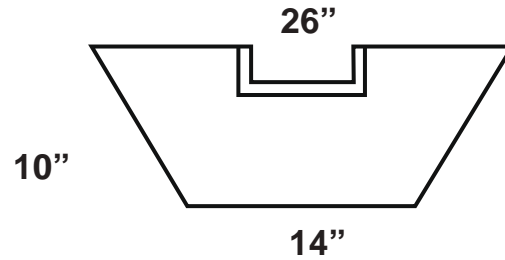

PT-822 W/SPILL
PT-1026 W/SPILL

PT-822 W/SPILL

PT-1026 W/SPILL

INCLUDES WATERPROOFING (INT.) AND SEALER (EXT.)

*All pieces have a tolerance of +/- 1/4"

Product	Dimensions	Weight
PT-822 W /SPILL	SMALL SQUARE BOWL 8-1/2" H x 22" W x 12" BASE W/ 8" SPILL	94
PT-1026 W/ SPILL	MEDIUM SQUARE BOWL 10" H x 26" W x 14" BASE W/ 8" SPILL	104