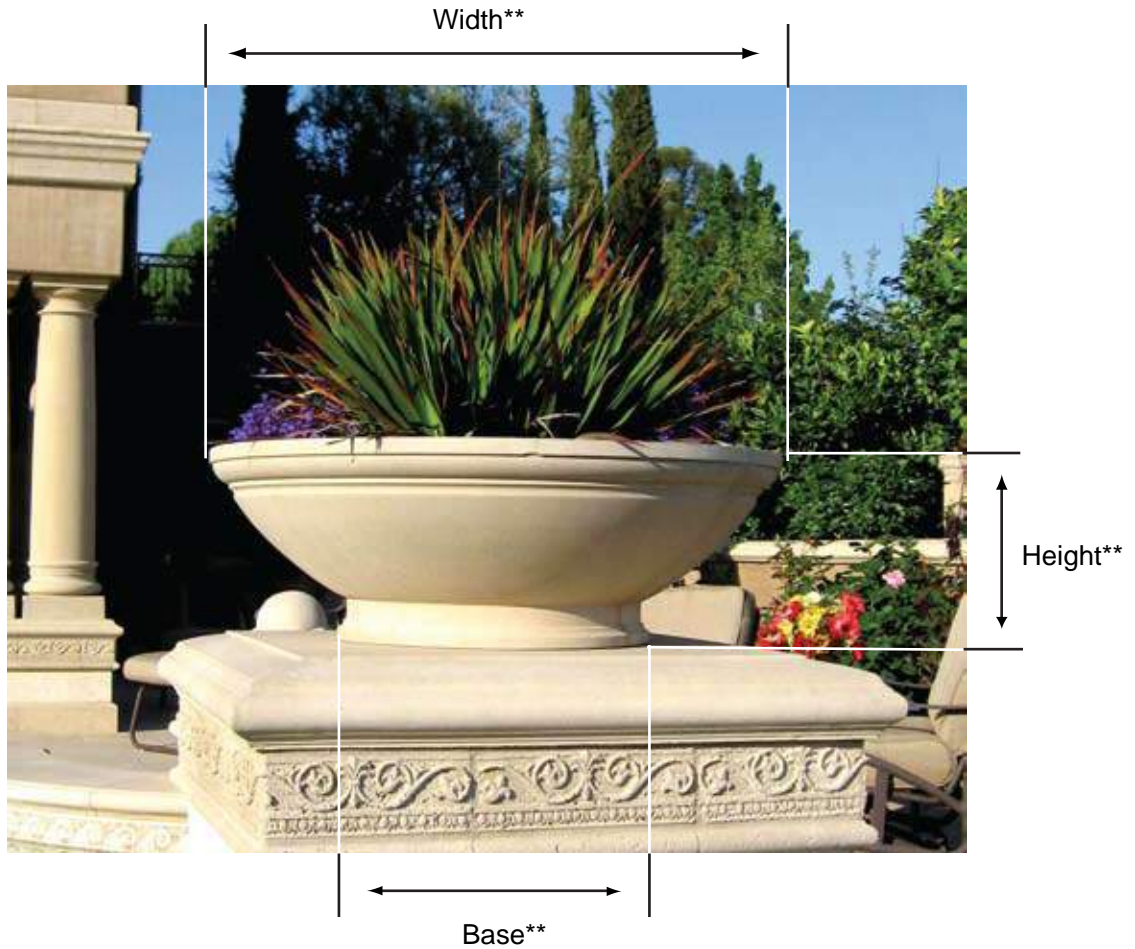

# Bowls

PT-818, PT-824, PT-1028, PT-1236

\*All pieces have a tolerance of +/- 1/4"

Product	Dimensions	Weight
PT-818	SMALL BOWL 7-3/4" H x 17-3/4" W x 8-1/4" BASE	26
PT-824	SMALL BOWL 8-3/4" H x 24-1/4" W x 12-1/4" BASE	52
PT-1028	MEDIUM BOWL 10" H x 28" W x 14-1/4" BASE	71
PT-1236	LARGE BOWL 12" H x 36" W x 20" BASE	134