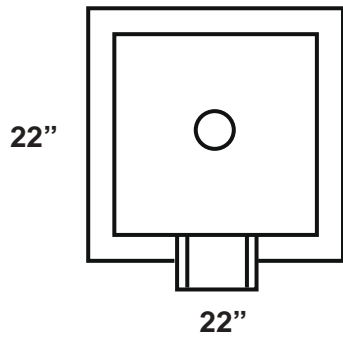

# SQUARE BOWL

TOP VIEW

PT-822

26"  
TOP VIEW

PT-1026

TOP VIEW

PT-822 W/SPILL

26"  
TOP VIEW  
PT-1026 W/SPILL