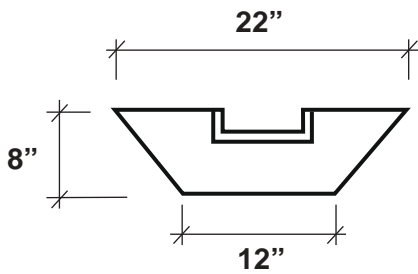

# SQUARE BOWL

TOP VIEW

PT-822

26"  
TOP VIEW

PT-1026

TOP VIEW

PT-822 W/SPILL

26"  
TOP VIEW  
PT-1026 W/SPILL