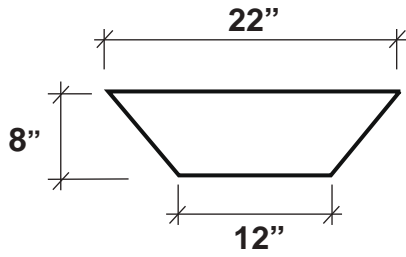

# SQUARE BOWL

TOP VIEW

PT-822

26"  
TOP VIEW

PT-1026

TOP VIEW

PT-822 W/SPILL

26"  
TOP VIEW  
PT-1026 W/SPILL