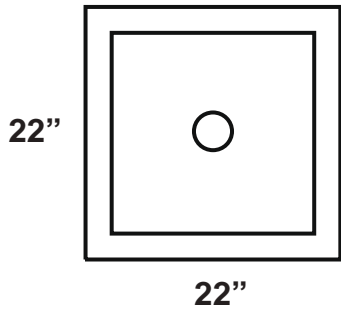

# SQUARE BOWL

TOP VIEW

PT-822

26"  
TOP VIEW

PT-1026

TOP VIEW

PT-822 W/SPILL

26"  
TOP VIEW  
PT-1026 W/SPILL