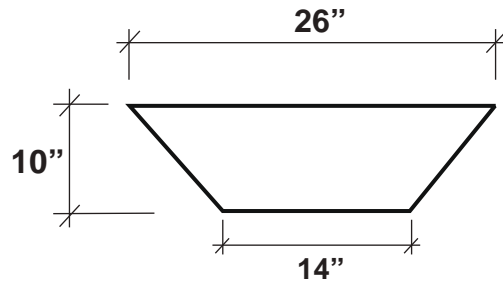

# SQUARE BOWL

TOP VIEW

PT-822

26"  
TOP VIEW

PT-1026

TOP VIEW

PT-822 W/SPILL

26"  
TOP VIEW  
PT-1026 W/SPILL