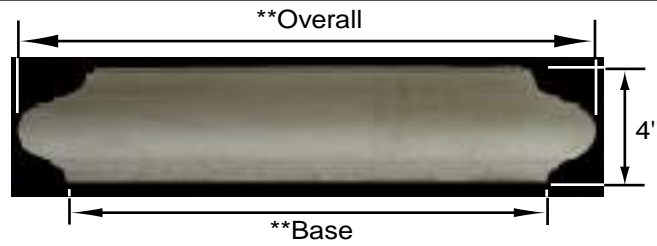

# Pilaster Cap PC-950

La Jolla

**PC-950** \*\*See Base and Overall Dimensions Below  
**Side View**

**PC-950-\_\_\_**

**PC-950-\_\_R**

**PC-950-\_\_-1**

\*All pieces have a tolerance of +/- 1/4"

Product	Dimensions	Base	Overall	Wt. (lbs.)
PC-950-12	PILASTER CAP 12" SQ. BASE x 4" TH	12	14-3/4"	54
PC-950-12-1	PILASTER CAP (W/ 1" PYRAMID) 12" SQ. BASE x 5" TH	12	14-7/8"	62
PC-950-14	PILASTER CAP 14" SQ. BASE x 4" TH	14	16-3/4"	74
PC-950-14-1	PILASTER CAP (W/ 1" PYRAMID) 14" SQ. BASE x 5" TH	14	16-7/8"	80
PC-950-16	PILASTER CAP 16" SQ. BASE x 4" TH	16	18-3/4"	94
PC-950-16-1	PILASTER CAP (W/ 1" PYRAMID) 16" SQ. BASE x 5" TH	16	18-7/8"	101
PC-950-18	PILASTER CAP 18" SQ. BASE x 4" TH	18	20-3/4"	116
PC-950-18-1	PILASTER CAP (W/ 1" PYRAMID) 18" SQ. BASE x 5" TH	18	20-7/8"	127
PC-950-21	PILASTER CAP 21" SQ. BASE x 4" TH	21	23-3/4"	154
PC-950-21-1	PILASTER CAP (W/ 1" PYRAMID) 21" SQ. BASE x 5" TH	21	23-7/8"	171
PC-950-22	PILASTER CAP 22" SQ. BASE x 4" TH	22	24-3/4"	168
PC-950-24	PILASTER CAP 24" SQ. BASE x 4" TH	24	26-3/4"	197
PC-950-24-1	PILASTER CAP (W/ 1" PYRAMID) 24" SQ. BASE x 5" TH	24	26-7/8"	222
PC-950-26	PILASTER CAP 26" SQ. BASE x 4" TH	26	28-3/4"	229
PC-950-26-1	PILASTER CAP (W/ 1" PYRAMID) 26" SQ. BASE x 5" TH	26	28-7/8"	260
PC-950-26R	ROUND PILASTER CAP 26" DIA. BASE x 4" TH	26	28-3/4"	213
PC-950-28	PILASTER CAP 28" SQ. BASE x 4" TH	28	30-3/4"	263
PC-950-30	PILASTER CAP 30" SQ. BASE x 4" TH	30	32-3/4"	300
PC-950-33-1	PILASTER CAP (W/ 1" PYRAMID) 33" SQ. BASE x 5" TH	33	35-7/8"	352