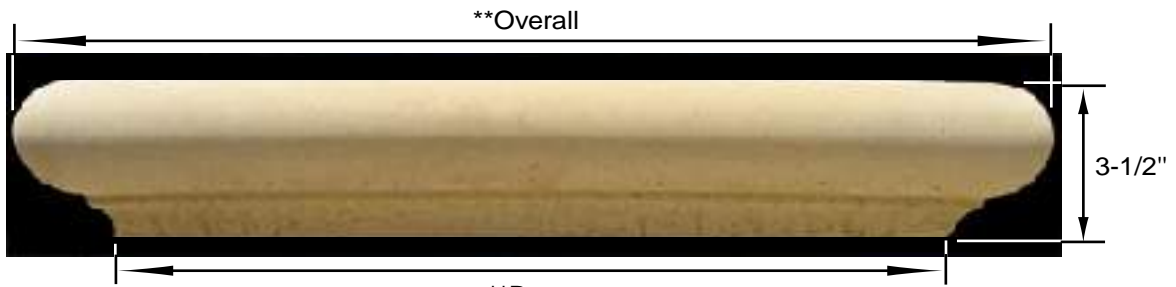

**Pilaster Cap**  
**PC-900**  
Monterey

\*\*Base      \*\*See Base and Overall Dimensions Below  
**PC-900**  
**Side View**

**PC-900-\_\_**

**PC-900-\_\_R**

\*All pieces have a tolerance of +/- 1/4"

Product	Dimensions	Base	Overall	Wt. (lbs.)
PC-900-12	PILASTER CAP 12" SQ. BASE x 3-1/2" TH	12"	15-1/2"	56
PC-900-12R	ROUND PILASTER CAP 12" DIA. BASE x 3-1/2" TH	12"	15-1/2"	43
PC-900-14	PILASTER CAP 14" SQ. BASE x 3-1/2" TH	14"	17-1/2"	72
PC-900-18	PILASTER CAP 18" SQ. BASE x 3-1/2" TH	18"	21-1/2"	111
PC-900-19	PILASTER CAP 19" SQ. BASE x 3-1/2" TH	19"	22-1/2"	122
PC-900-21	PILASTER CAP 21" SQ. BASE x 3-1/2" TH	21"	24-1/2"	146
PC-900-22	PILASTER CAP 22" SQ. BASE x 3-1/2" TH	22"	25-1/2"	159
PC-900-24	PILASTER CAP 24" SQ. BASE x 3-1/2" TH	24"	27-1/2"	185
PC-900-26	PILASTER CAP 26" SQ. BASE x 3-1/2" TH	26"	29-1/2"	214
PC-900-30	PILASTER CAP 30" SQ. BASE x 3-1/2" TH	30"	33-1/2"	248
PC-900-32R	ROUND PILASTER CAP 32" DIA. BASE x 3-1/2" TH	32"	35-1/2"	281
PC-900-36R	ROUND PILASTER CAP 36" DIA. BASE x 3-1/2" TH	36"	39-1/2"	353