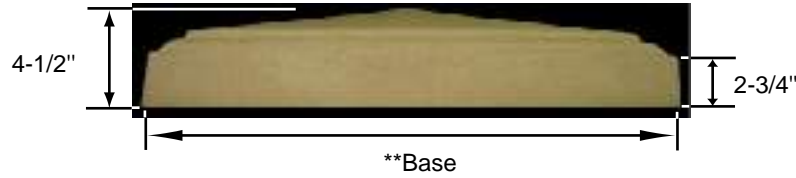

# Pilaster Cap

## PC-500

Santa Rosa

\*\*See Base Dimension Below

**PC-500  
Side View**

**PC-500-\_\_**

\*All pieces have a tolerance of +/- 1/4"

Product	Dimensions	Base	Wt. (lbs.)
PC-500-14	PILASTER CAP 14" SQ. BASE x 4-1/2" TH	14"	68
PC-500-18	PILASTER CAP 18" SQ. BASE x 4-1/2" TH	18"	99
PC-500-24	PILASTER CAP 24" SQ. BASE x 4-1/2" TH	24"	182
PC-500-26	PILASTER CAP 26" SQ. BASE x 4-1/2" TH	26"	200
PC-500-30	PILASTER CAP 30" SQ. BASE x 4-1/2" TH	30"	283