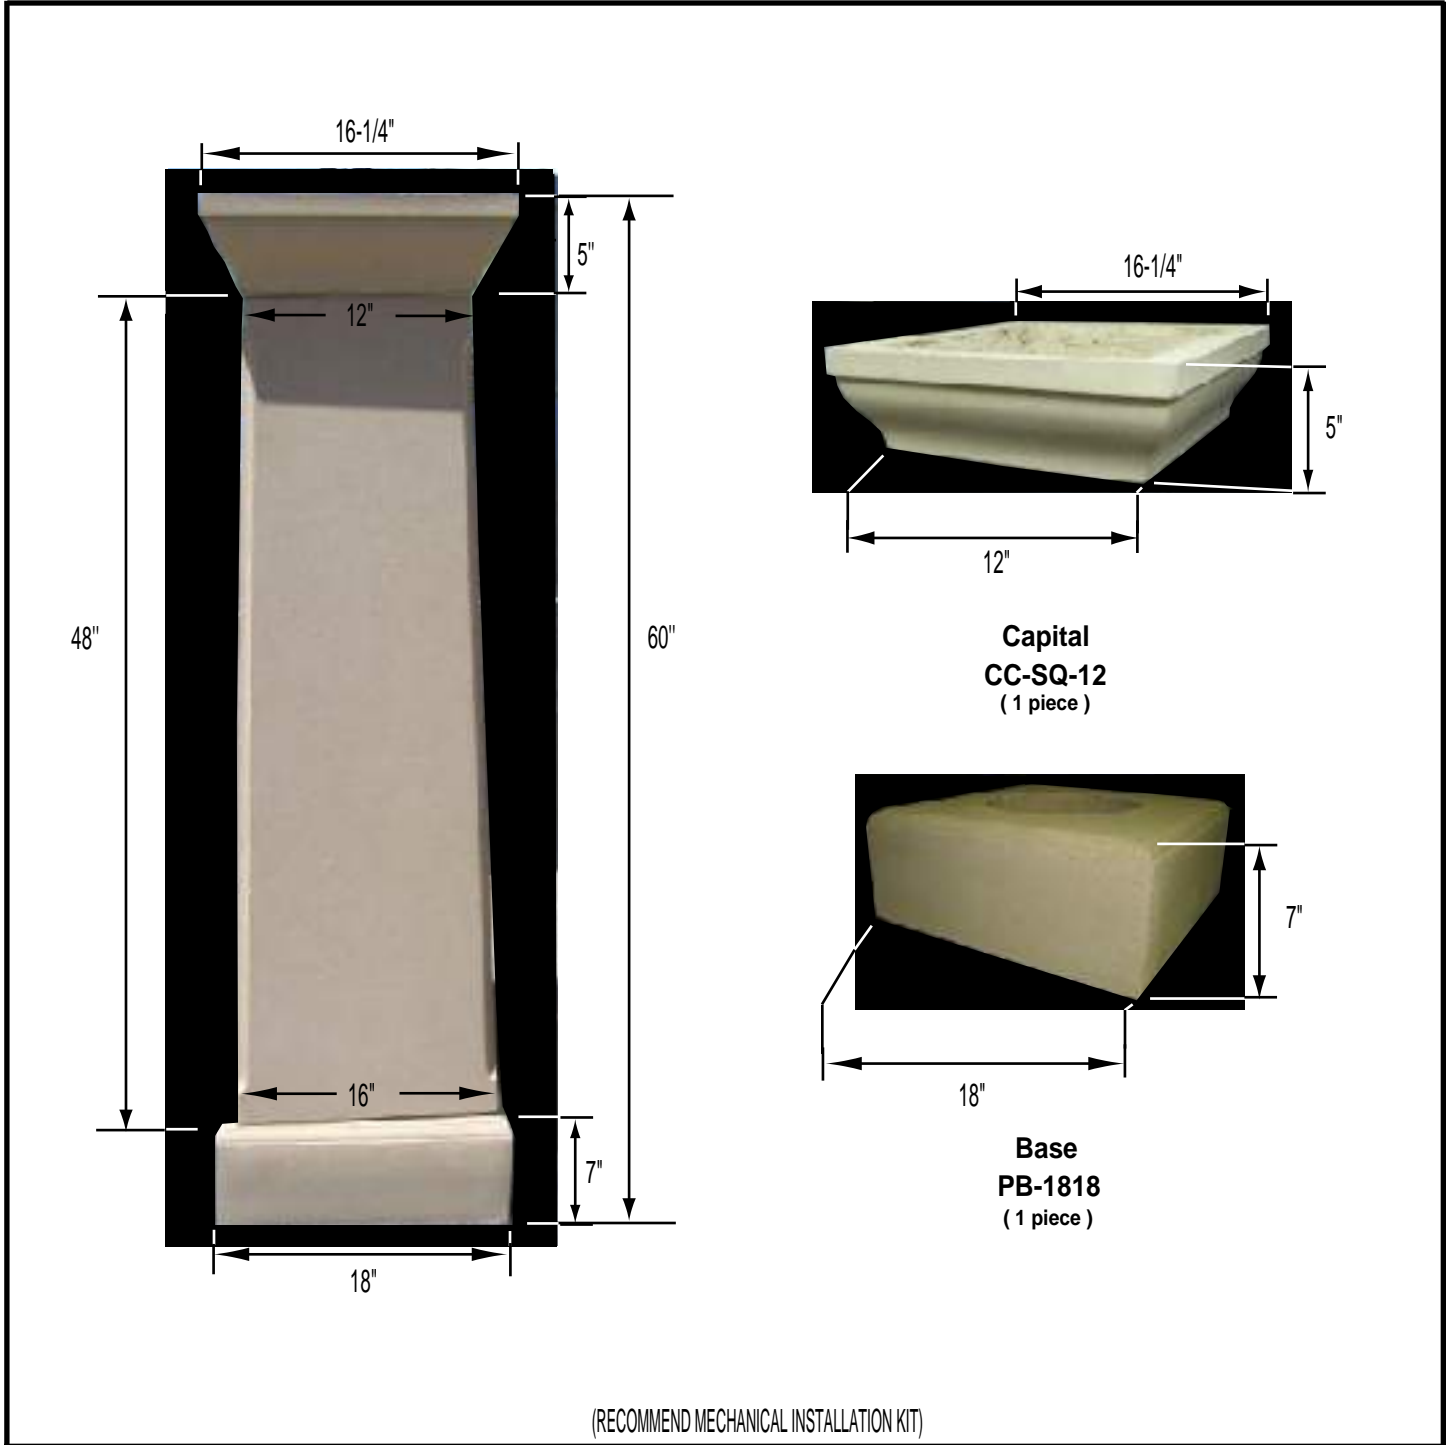

# Columns Tuscan Square Series 16"

TCS-60-16

Product	Dimensions	Wt. (lbs.)
TCS-60-16	TUSCAN COLUMN SQUARE MEDIAL SPLIT (HALF) 16" SQ. x 18" B x 60" L	125
	(MATCH "A" HALF W/ "B" HALF) INCLUDES 1 PIECE CAPITAL CC-SQ-12 AND	
	1 PIECE BASE PB-1818	